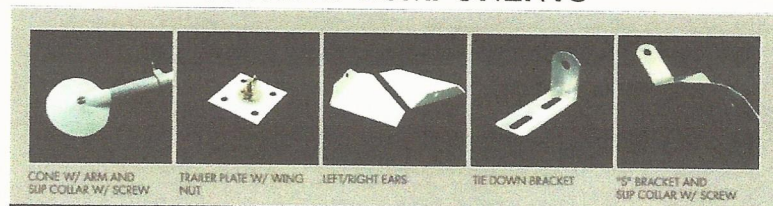

AWNING COMPONENTS

**Contact your local ASI Sales Representative
for pricing and availability!**

9511 N. Trask Street, Tampa, FL 33624 • Toll Free (888) 263-1434 • Fax (813) 963-7915

www.asibp.com