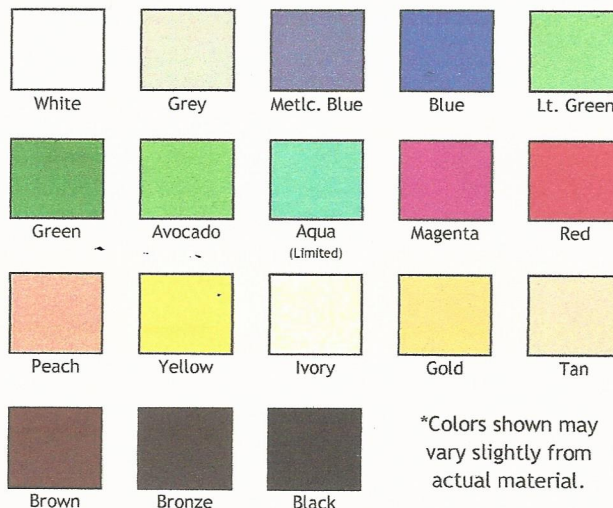

ENScapes™

Patio and Pool Enclosures

Clamshell Awning

For Shade Protection Only

Custom-made to your color and size specifications, our aluminum awnings are the practical choice for protecting doors and windows from the elements. Affordable and long-lasting, they feature adjustable side arms that can be folded down for shade protection.

Our unique slat panel design includes a side valance and full 1" cross members for added strength.

- ✓ Reduce summer cooling costs
- ✓ No maintenance enamel finish
- ✓ Resistant to chalking and fading

18 Colors to Choose From

CREATE YOUR OWN LOOK

You can design your awnings in a solid color, select a base color and add accent stripes, or choose your own configuration. With such a wide variety of colors, the options are almost endless.