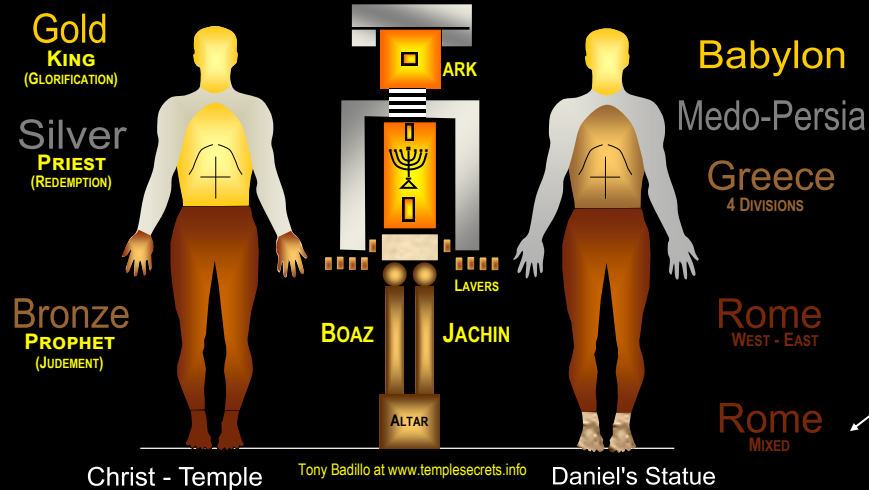

THE JEWISH 3RD TEMPLE

CONCEPTUALIZATION BASED ON THE DOME OF THE TABLETS LOCATION AND THE TEMPLES OF YHVH

The Throne Seat of YHVH

ALTAR OF SACRIFICE

During the Days of Moses.

ALTAR OF SACRIFICE

DEC 10, 2018

3RD TEMPLE?

3-4 Year-Old Red Heifer
2018 + 4 Year Window

2022?

DOME OF TABLETS
Speculated center
of Holy of Holies

Anthropomorphic Temple Man

CHRIST

10 Nation Confederation.

3rd TEMPLE POSSIBLE LAYOUT