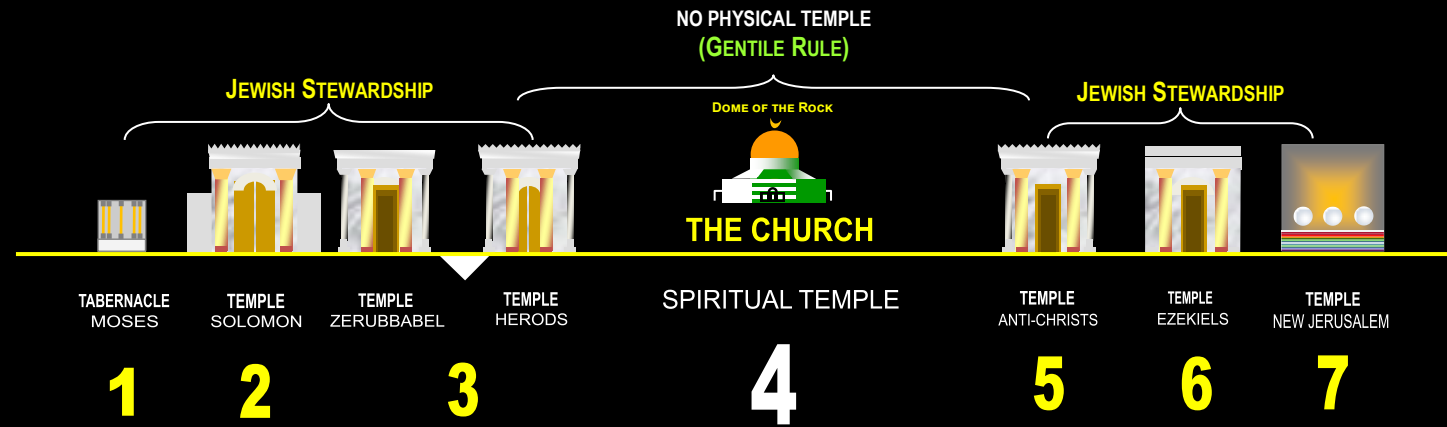

THE JEWISH 3RD TEMPLE

CONCEPTUALIZATION BASED ON THE DOME OF THE TABLETS LOCATION AND THE TEMPLES OF YHVH

The Throne Seat of YHVH

ALTAR OF SACRIFICE

During the Days of Moses.

ALTAR OF SACRIFICE

DEC 10, 2018

3RD TEMPLE?

3-4 Year-Old Red Heifer
2018 + 4 Year Window

2022?

DOME OF TABLETS
Speculated center
of Holy of Holies

Anthropomorphic Temple Man

CHRIST

10 Nation Confederation.

3rd TEMPLE POSSIBLE LAYOUT