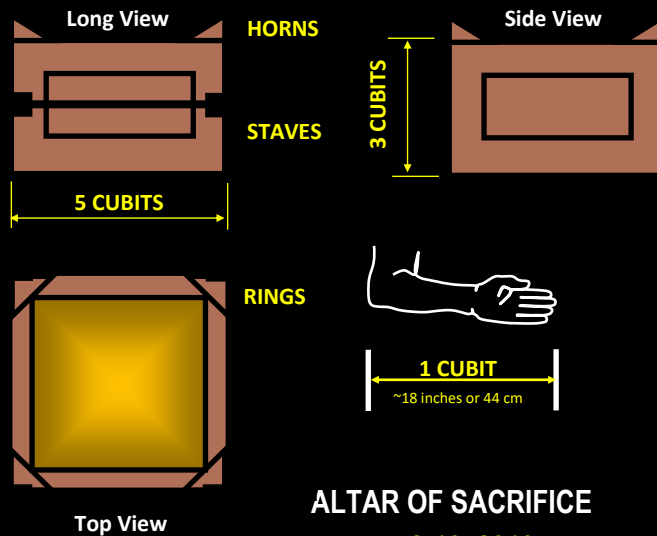

THE JEWISH 3RD TEMPLE

CONCEPTUALIZATION BASED ON THE DOME OF THE TABLETS LOCATION AND THE TEMPLES OF YHVH

The Throne Seat of YHVH

ALTAR OF SACRIFICE

During the Days of Moses.

ALTAR OF SACRIFICE

DEC 10, 2018

3RD TEMPLE?

3-4 Year-Old Red Heifer
2018 + 4 Year Window

2022?

DOME OF TABLETS
Speculated center
of Holy of Holies

Anthropomorphic Temple Man

CHRIST

10 Nation Confederation.

3rd TEMPLE POSSIBLE LAYOUT