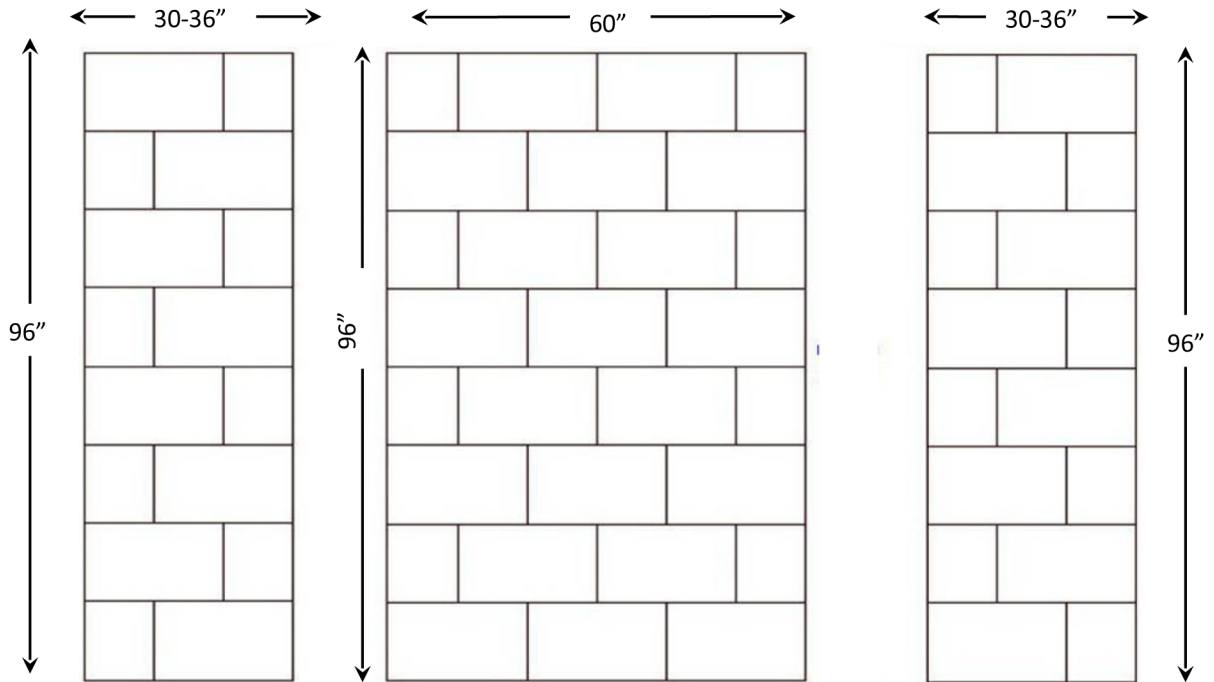

SS-5110

Standard Features:

- Simulated tile pattern.
- Brick size 31" x 61".
- Up to 96" (244 cm) Max height.
- Back Wall: 60" (152 cm) Max width.
- Side Walls: Up to 36" (91 cm) Max width.
- 1/4" Nominal thickness.
- Gloss & Matte Finish.

Optional Accesories:

- 2 x 1 1/4" x up to 96" Trim Strips
- 2 x 3/4" x up to 96" Trim Strips
- Soap Dishes
- Shampoo Shelves
- Foot Rests
- Accesorie ledge

www.ffeinternational.ca

660 Mgr Dubois, Suite 100, Saint-Jérôme, Québec J7Y 3L8