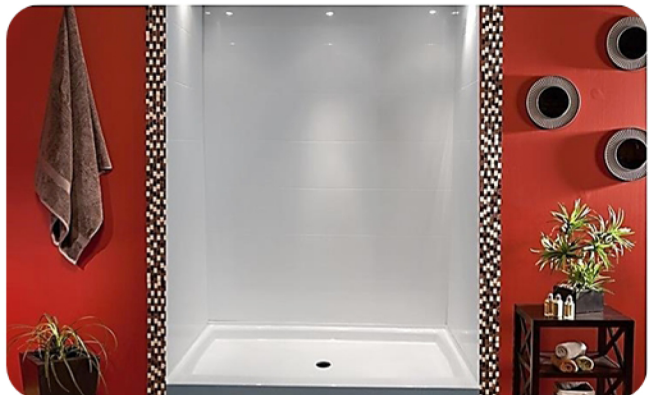

SS-5110

Standard Features:

- Simulated tile pattern.
- Brick size 31" x 61".
- Up to 96" (244 cm) Max height.
- Back Wall: 60" (152 cm) Max width.
- Side Walls: Up to 36" (91 cm) Max width.
- 1/4" Nominal thickness.
- Gloss & Matte Finish.

Optional Accesories:

- 2 x 1 1/4" x up to 96" Trim Strips
- 2 x 3/4" x up to 96" Trim Strips
- Soap Dishes
- Shampoo Shelves
- Foot Rests
- Accesorie ledge

www.ffeinternational.ca

660 Mgr Dubois, Suite 100, Saint-Jérôme, Québec J7Y 3L8