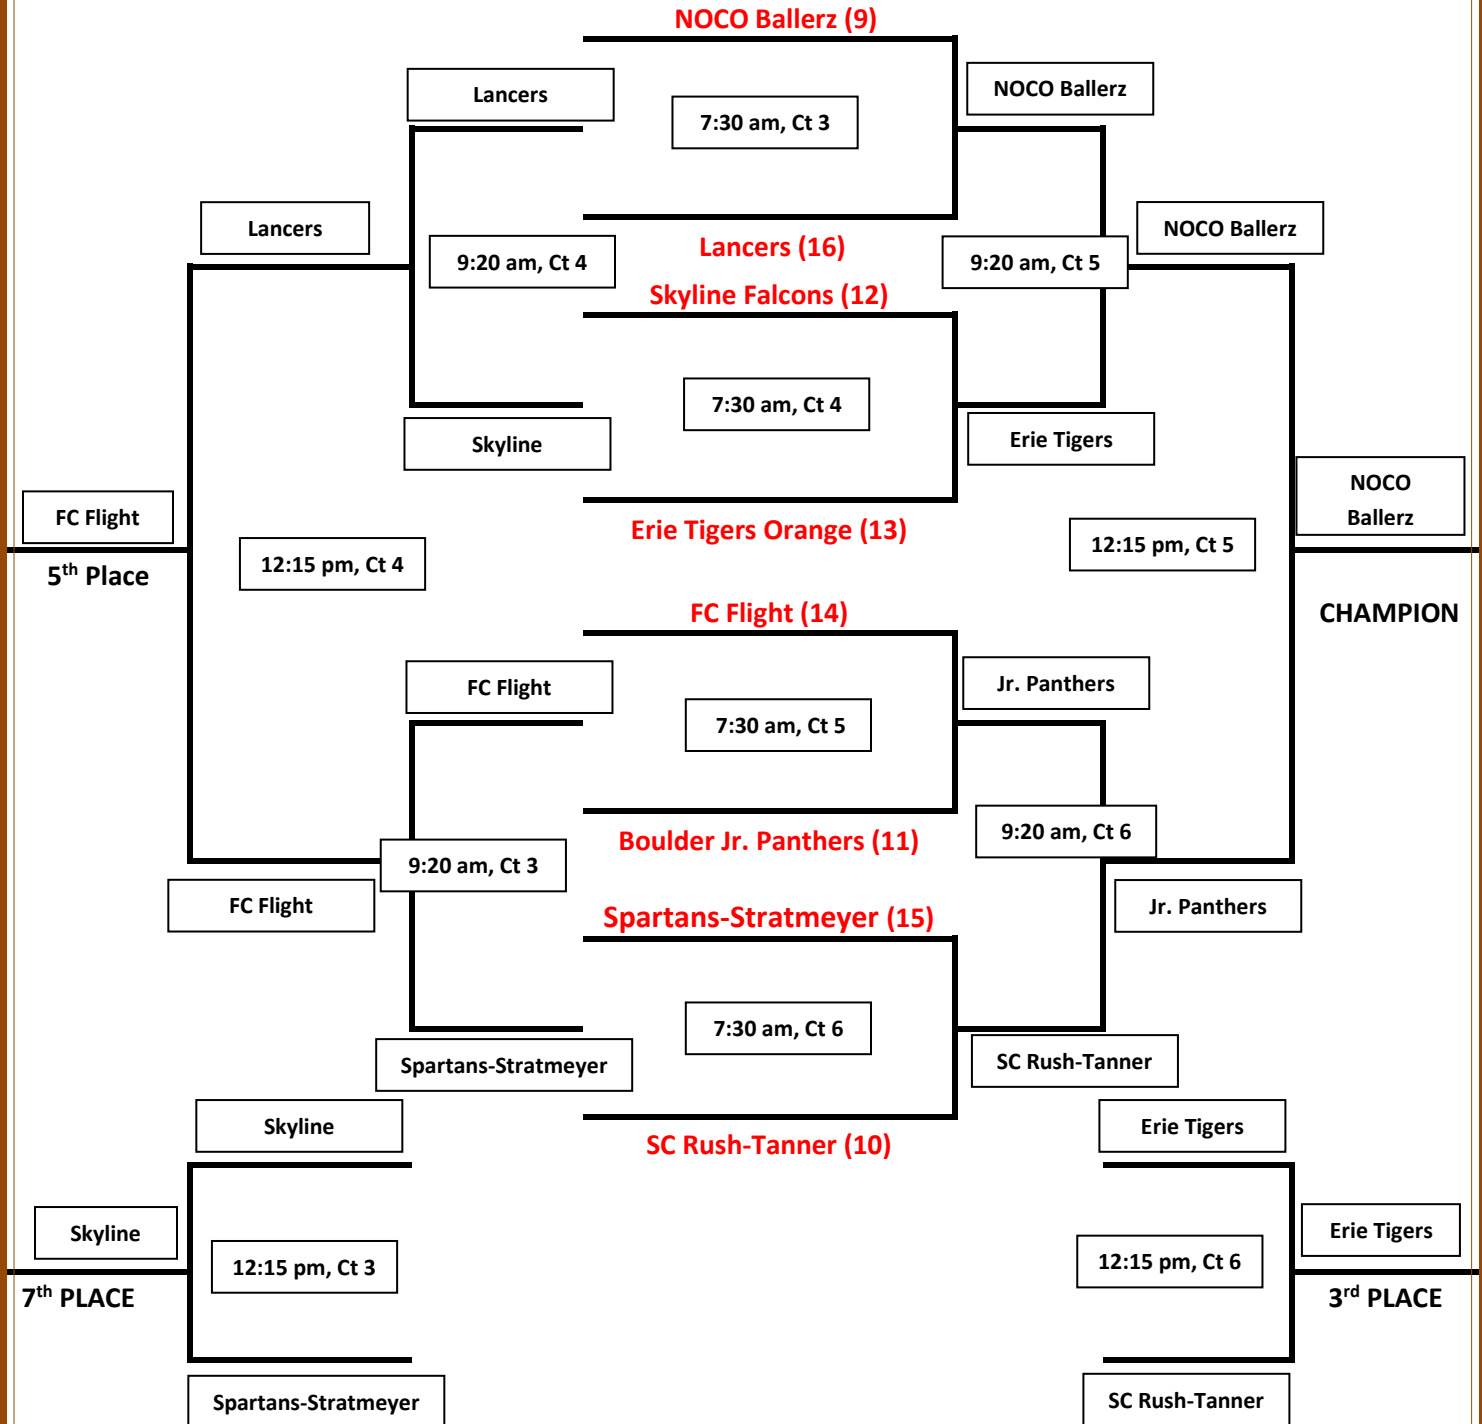

# IP2P2K19 WINTER BASKETBALL LEAGUE

7<sup>th</sup> Grade Boys Tier II  
Saturday, March 2

\*Higher Seed HOME TEAM wears LIGHT JERSEYS

# IP2P2K19 WINTER BASKETBALL LEAGUE

7<sup>th</sup> Grade Boys Tier III  
Saturday, March 2

\*Higher Seed HOME TEAM wears LIGHT JERSEYS

**IP2P2K19**  
**WINTER BASKETBALL LEAGUE**

**7<sup>th</sup> Grade Boys Tier IV**

**\*Higher Seed HOME TEAM wears LIGHT JERSEYS**

**Pool A**

<b>Teams</b>	<b>Wins</b>	<b>Loss</b>	<b>+/-Pts</b>	<b>+/-Pts</b>	<b>Total</b>	<b>Seed</b>
25. Mt. View Lions 2	1	1	+3	-3	0	2
28. NOCO Sharks	1	1	-5	+3	-2	3
30. RM Lobos Gold	1	1	-3	+5	+2	1

First team listed is home team and wears light jerseys

<b>DATE</b>	<b>LOCATION</b>	<b>TIME</b>	<b>COURT</b>	<b>GAME</b>
Saturday, March 2	P2P Sports	7:30 am	1	(25-22)25 vs 30
Saturday, March 2	P2P Sports	8:25 am	1	28 vs 30(41-36)
Saturday, March 2	P2P Sports	9:20 am	1	(34-31)28 vs 25