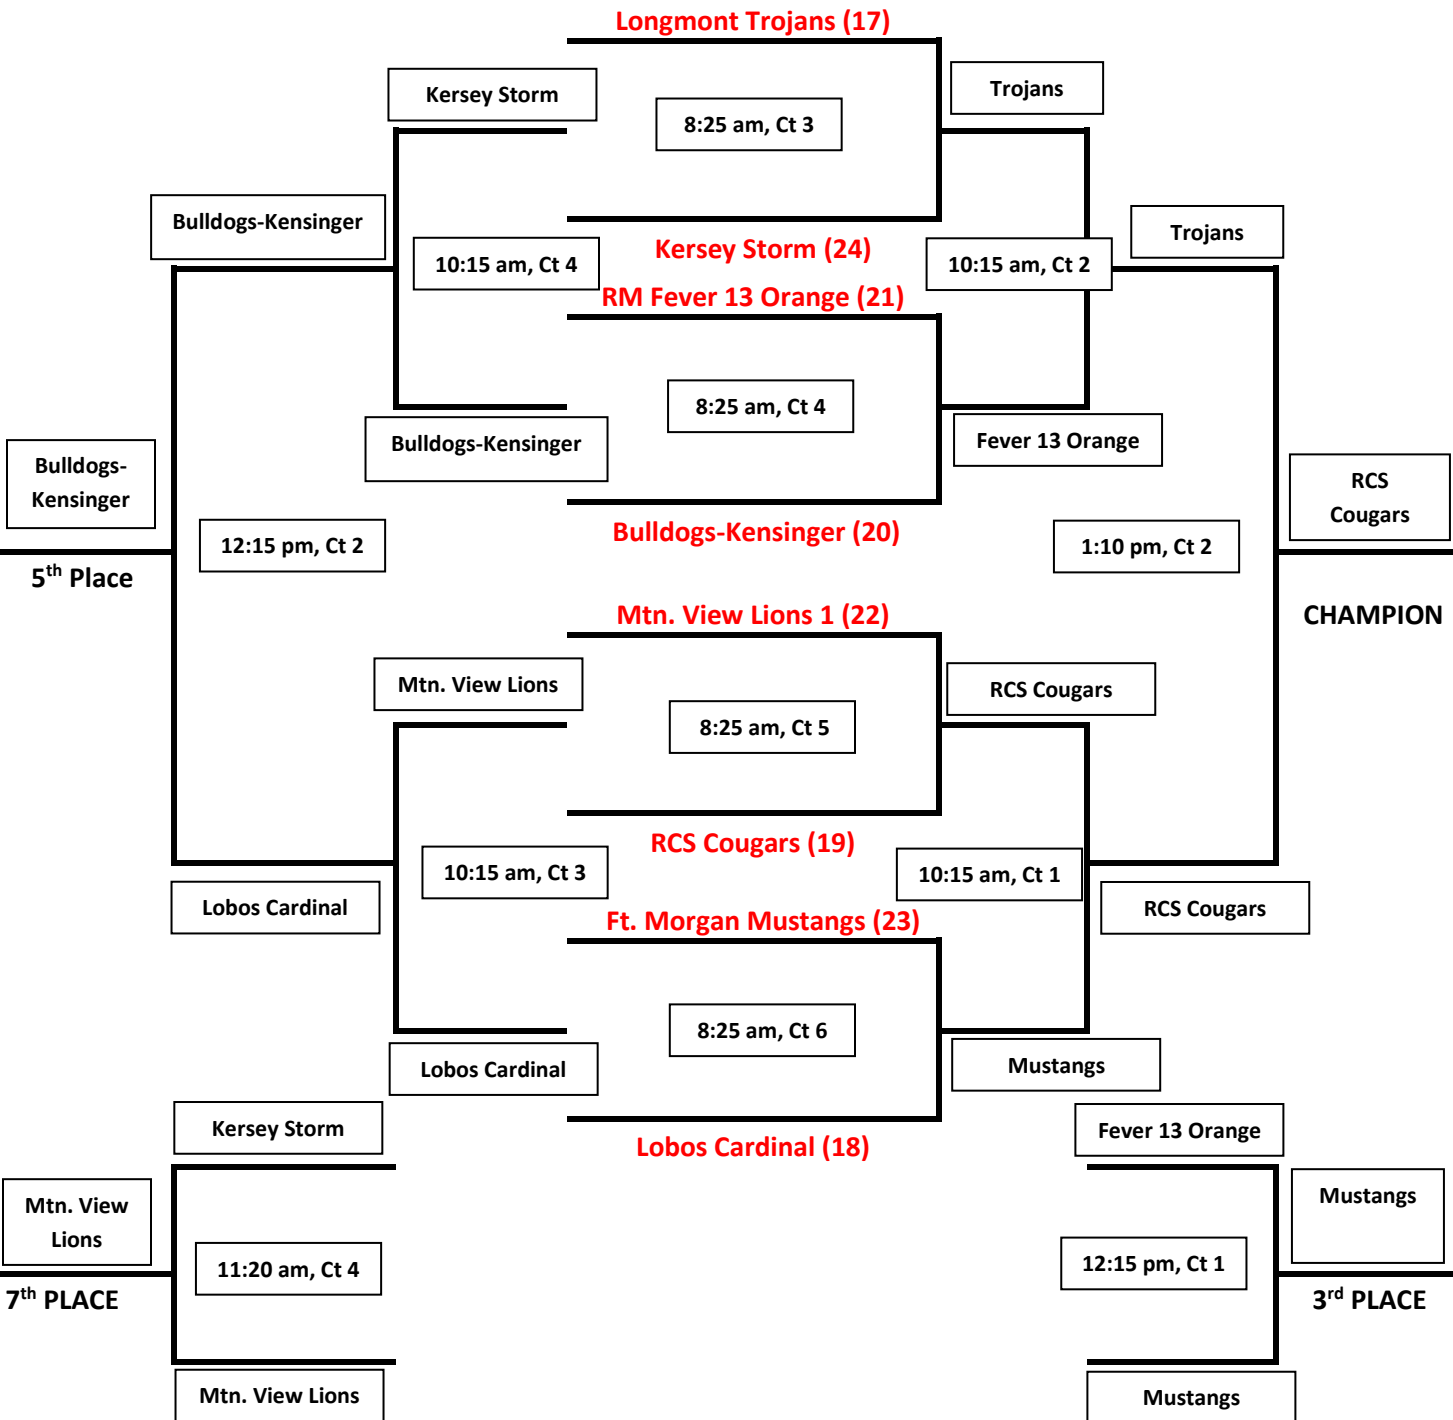

IP2P2K19 WINTER BASKETBALL LEAGUE

7th Grade Boys Tier III
Saturday, March 2

*Higher Seed HOME TEAM wears LIGHT JERSEYS

IP2P2K19
WINTER BASKETBALL LEAGUE

7th Grade Boys Tier IV

*Higher Seed HOME TEAM wears LIGHT JERSEYS

Pool A

Teams	Wins	Loss	+/-Pts	+/-Pts	Total	Seed
25. Mt. View Lions 2	1	1	+3	-3	0	2
28. NOCO Sharks	1	1	-5	+3	-2	3
30. RM Lobos Gold	1	1	-3	+5	+2	1

First team listed is home team and wears light jerseys

DATE	LOCATION	TIME	COURT	GAME
Saturday, March 2	P2P Sports	7:30 am	1	(25-22)25 vs 30
Saturday, March 2	P2P Sports	8:25 am	1	28 vs 30(41-36)
Saturday, March 2	P2P Sports	9:20 am	1	(34-31)28 vs 25

Pool B

Teams	Wins	Loss	+/-Pts	+/-Pts	Total	Seed
26. Bulldogs	2	0	+2	+3	+5	1
27. Berthoud Spartans-Hepp	0	2	-4	-3	-7	3
29. Silver Creek Rush-Warner	1	1	+4	-2	+2	2

First team listed is home team and wears light jerseys

DATE	LOCATION	TIME	COURT	GAME
Saturday, March 2	P2P Sports	7:30 am	2	27 vs 29 (25-21)
Saturday, March 2	P2P Sports	8:25 am	2	(24-22)26 vs 29
Saturday, March 2	P2P Sports	9:20 am	2	(32-29)26 vs 27