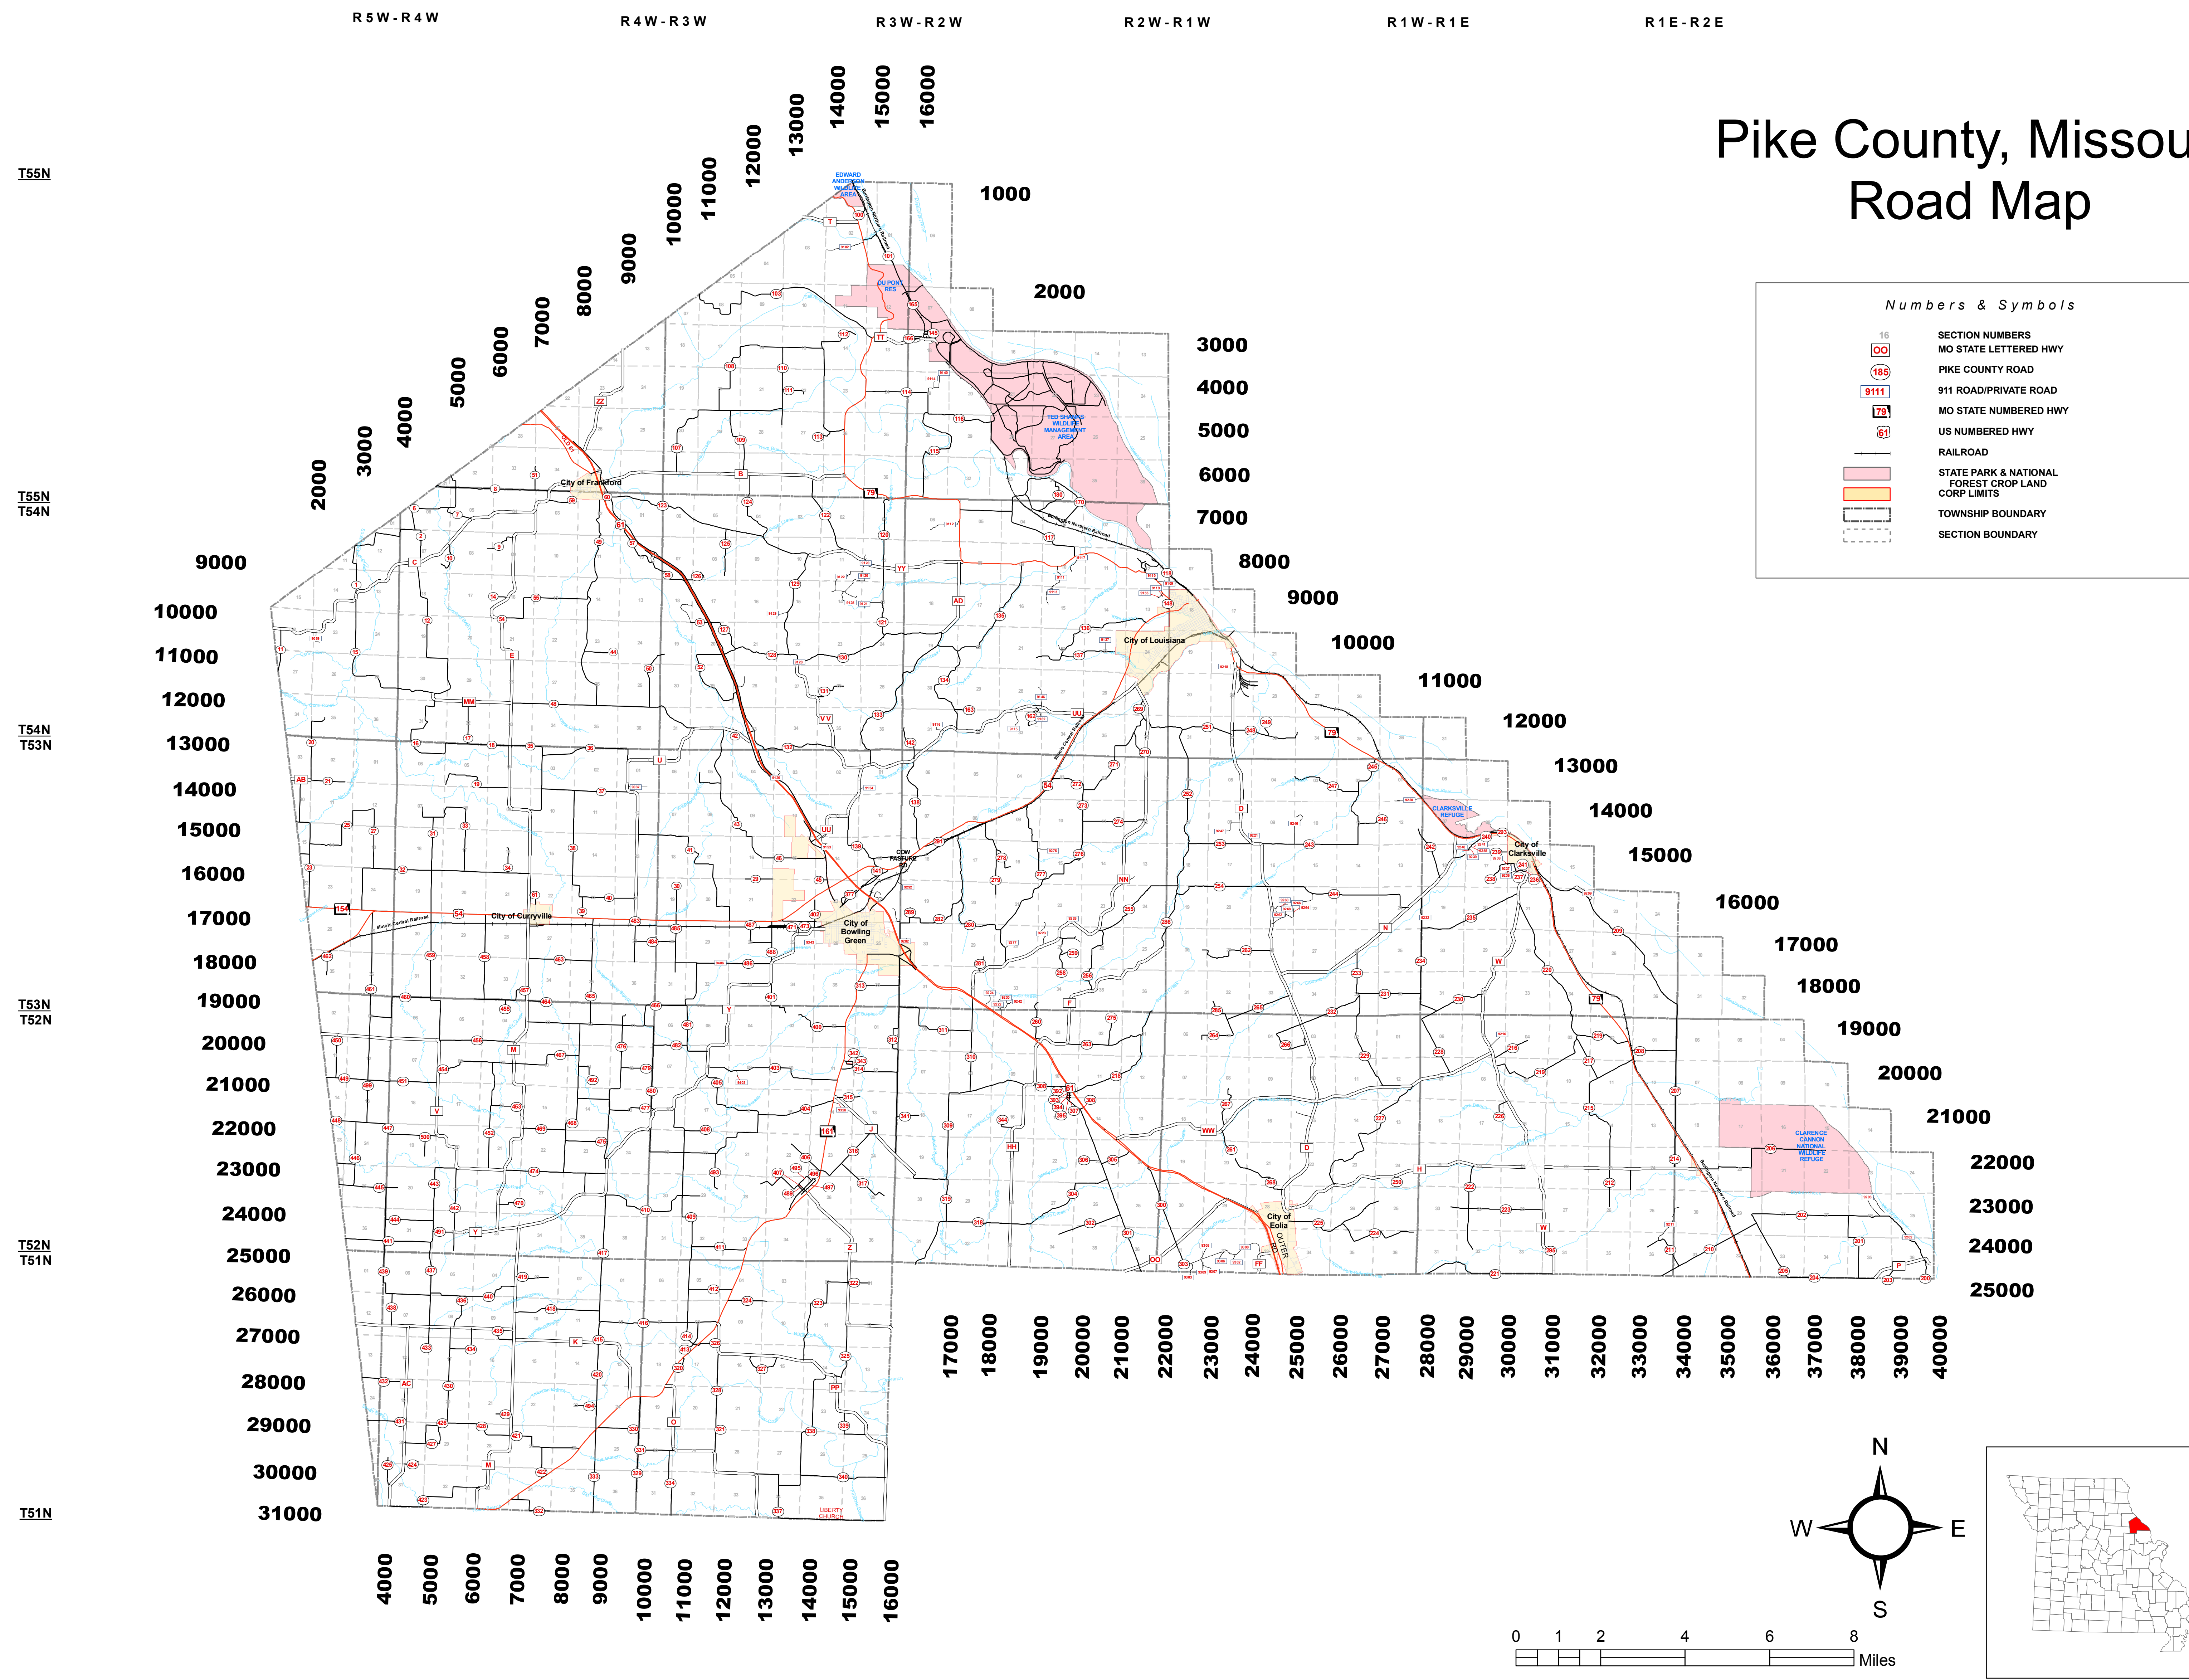

Pike County, Missouri Road Map

Numbers & Symbols

16	SECTION NUMBERS
00	MO STATE LETTERED HWY
185	PIKE COUNTY ROAD
9111	911 ROAD/PRIVATE ROAD
78	MO STATE NUMBERED HWY
61	US NUMBERED HWY
—	RAILROAD
■	STATE PARK & NATIONAL FOREST CROP LAND CORP LIMITS
□	TOWNSHIP BOUNDARY
□	SECTION BOUNDARY