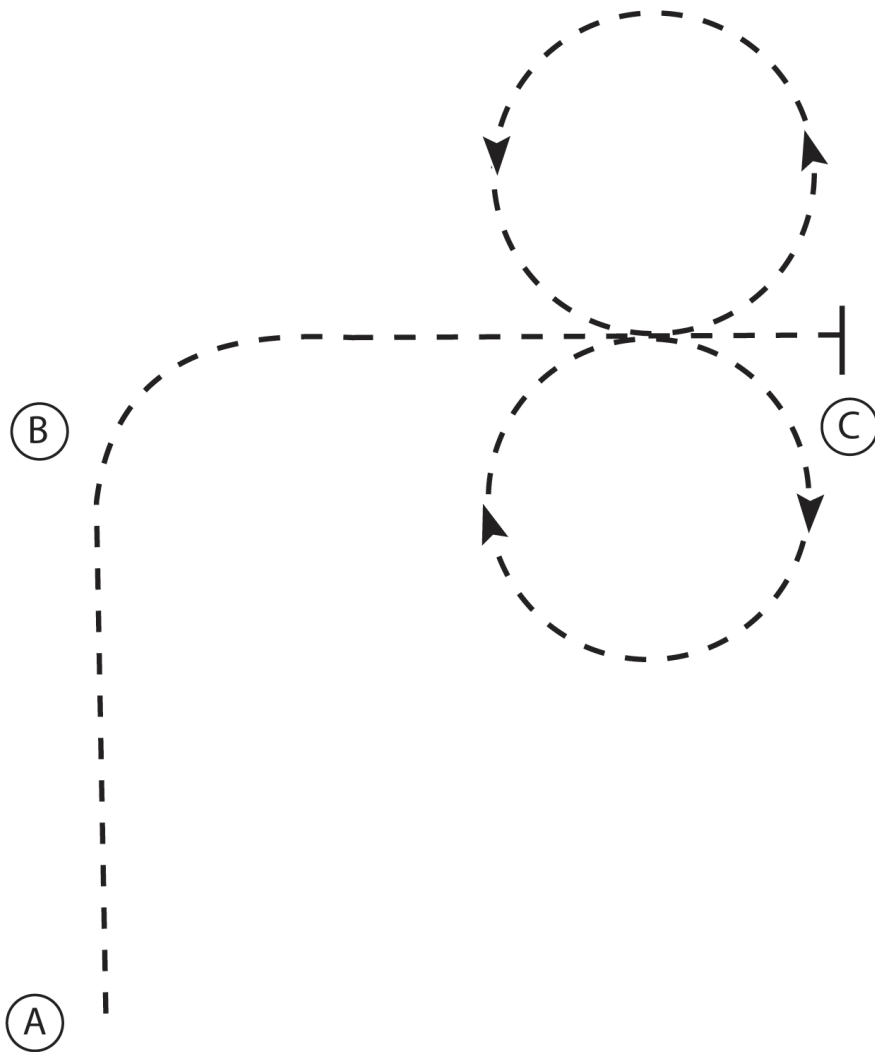

## Junior/Adult English Walk/Trot Pattern

Show Date:

w w w . H o r s e S h o w P a t t e r n s . c o m

w w w . H o r s e S h o w P a t t e r n s . c o m

1. Sitting trot A to B
2. At B posting trot towards C
3. Before C posting trot circle to the right followed by a posting trot circle to the left, continue to C
4. Stop at C

Walk	.....
Trot	-----
Extended Trot	-----
Canter	—————
Leg Yield	
Lead Change	↘ ↙
Back	←←←←← ←←←←←
Marker	Ⓚ
Sidepass	←-----←

[HSE/WT-7]

Pattern Provided by: