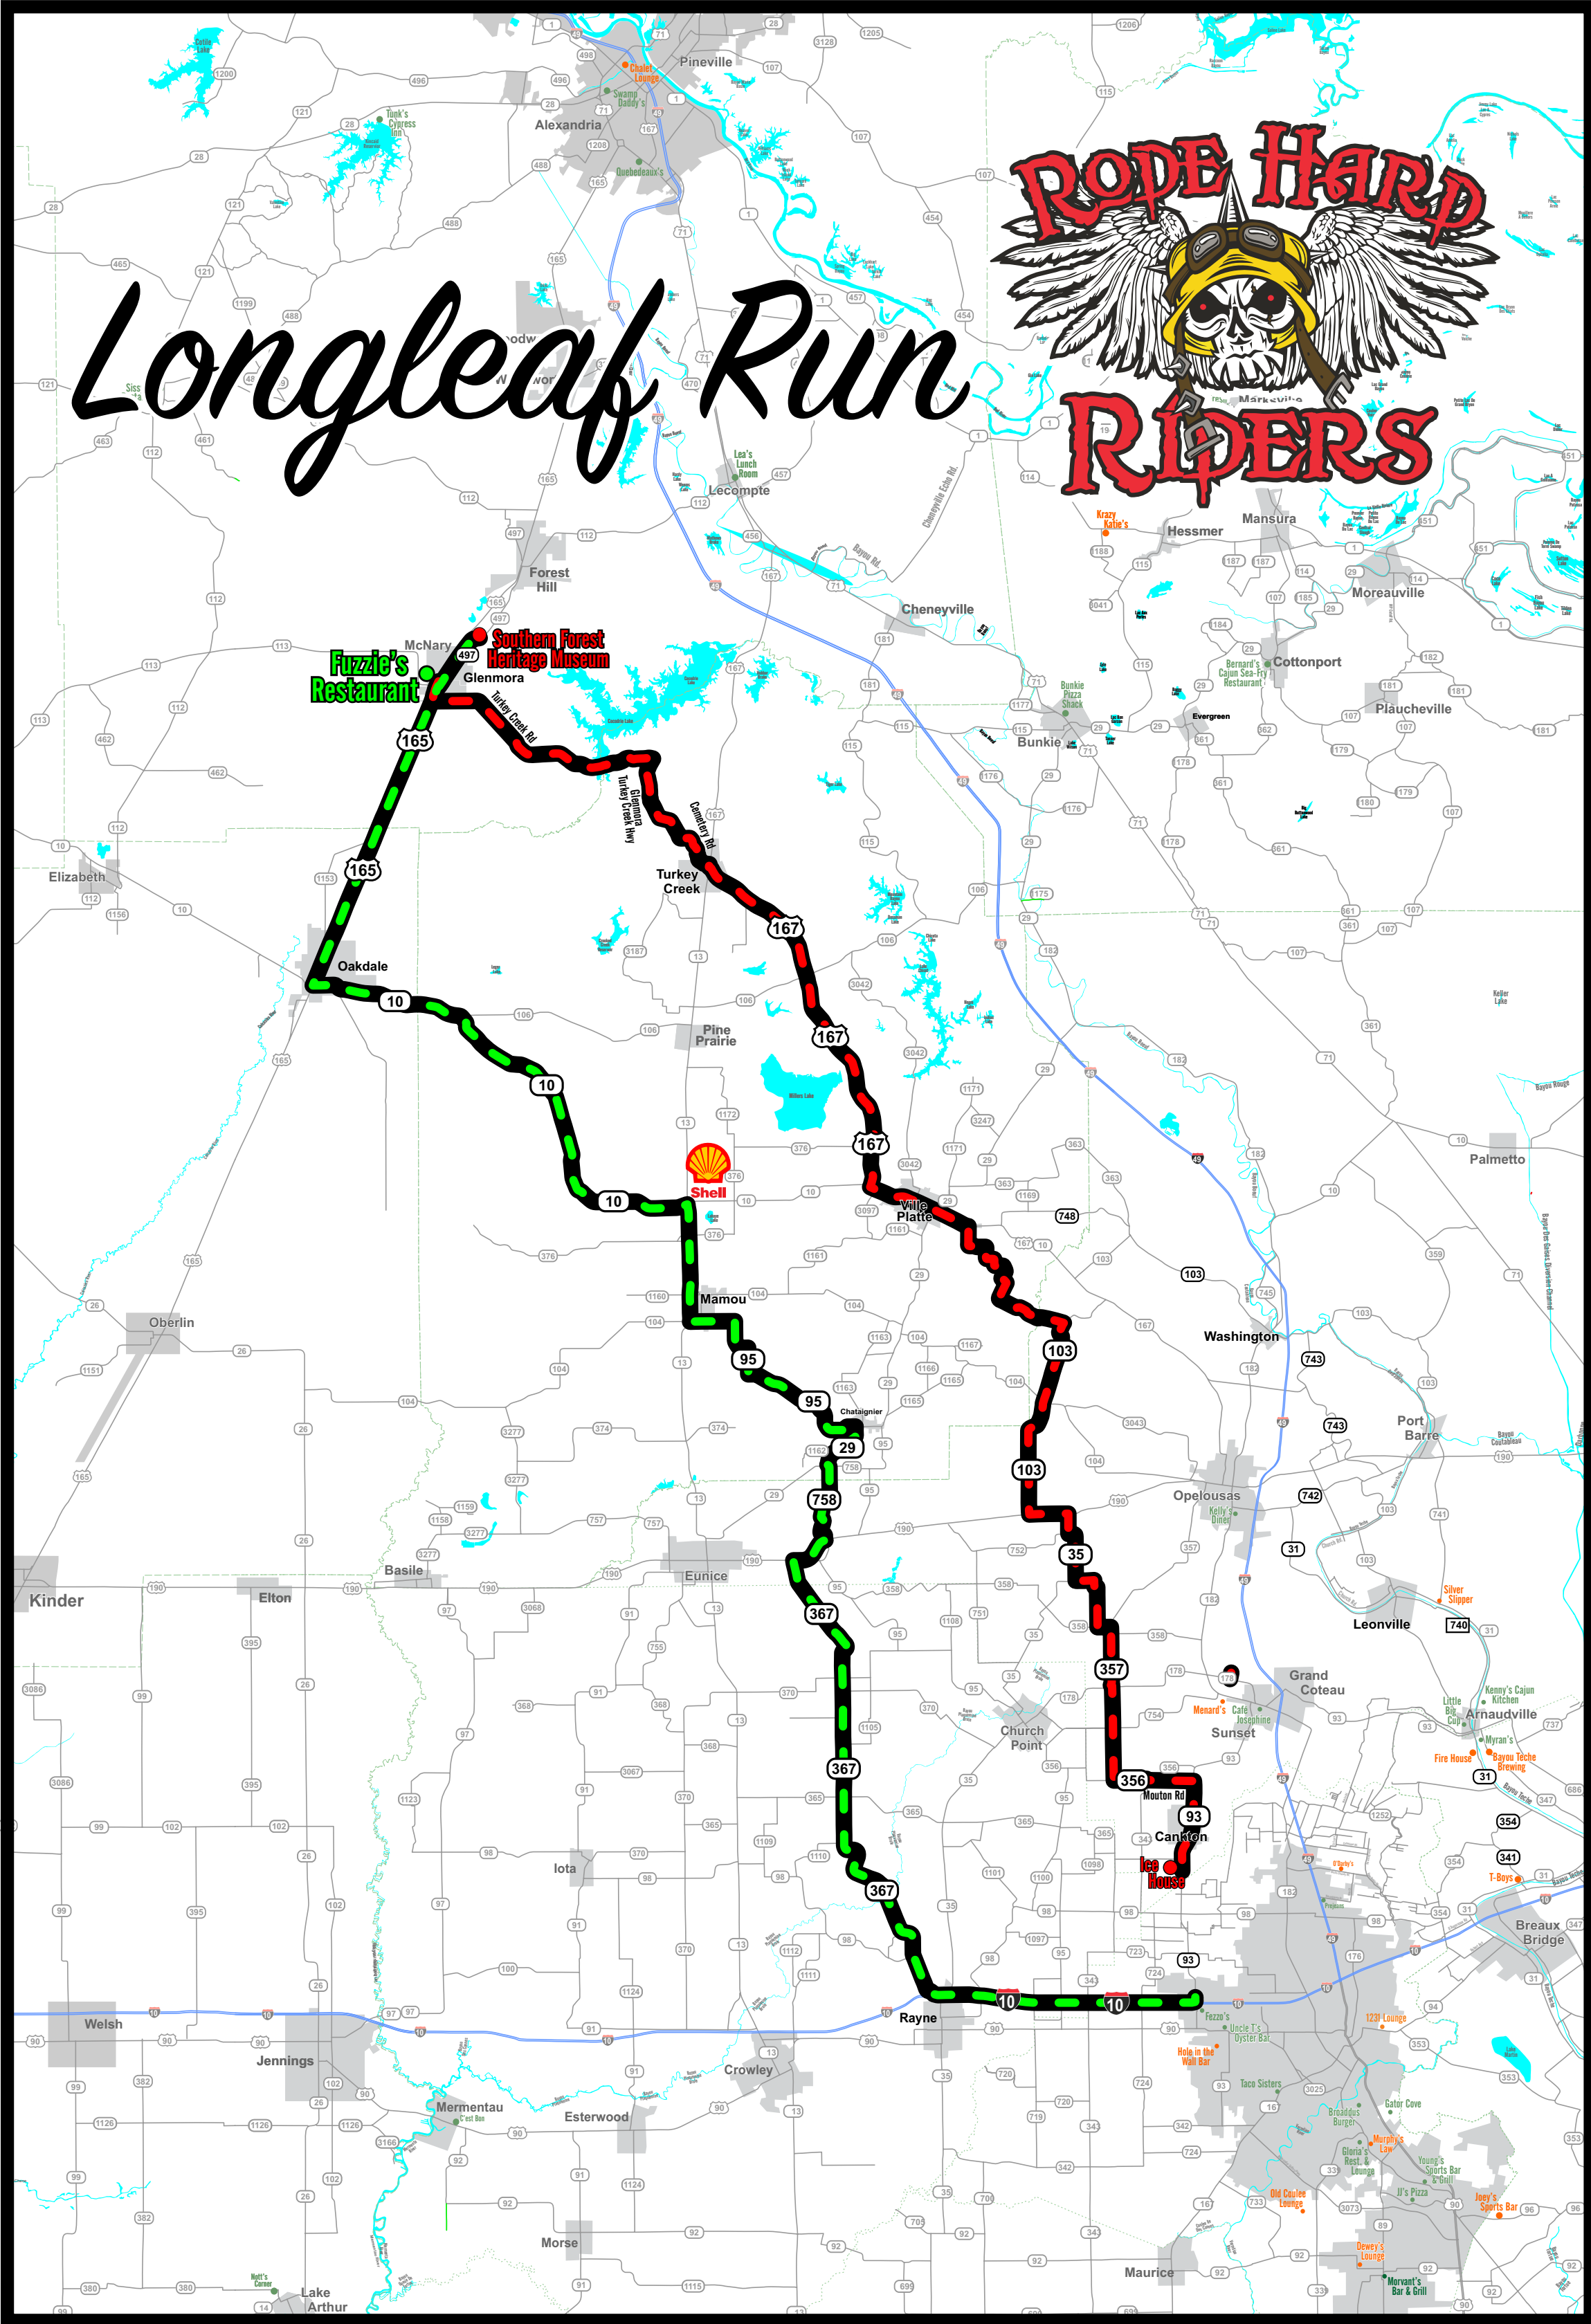

Longleaf Run

Longleaf Run

Dist	Turn	Road	Clock	Total Dist
	Start	at Shell, 404 LA-93, Scott, LA		
	Go South	on LA-93	8:00 AM	0.00 mi.
in 0.30 miles	Turn right	on to I-10 West ramp	8:01 AM	0.30 mi.
in 9.50 miles	Exit right	at Exit 87	8:09 AM	9.80 mi.
in 0.30 miles	Turn left	on to LA-98	8:10 AM	10.10 mi.
in 1.90 miles	Continue straight	on to LA-367	8:13 AM	12.00 mi.
in 19.00 miles	Turn right	on to US-190	8:35 AM	31.00 mi.
in 1.50 miles	Turn left	on to LA-758	8:37 AM	32.50 mi.
in 3.20 miles	Turn right	on to LA-29	8:42 AM	35.70 mi.
in 2.00 miles	Turn left	on to LA-95 (Chatagnier)	8:45 AM	37.70 mi.
in 7.50 miles	Turn left	on to LA-104	8:55 AM	45.20 mi.
in 1.70 miles	Turn right	on to LA-13	8:58 AM	46.90 mi.
in 4.50 miles	STOP	at Shell	9:04 AM	51.40 mi.
	Go West	on LA-10	9:24 AM	51.40 mi.
in 19.00 miles	Turn right	on to US-165 (Oakdale)	9:45 AM	70.40 mi.
in 12.00 miles	Turn right	on to 7th Avenue (Glenmora)	9:58 AM	82.40 mi.
in 0.05 miles	Turn left	on to LA-497	9:59 AM	82.45 mi.
in 2.40 miles	Turn left	on to Longleaf Road	10:03 AM	84.85 mi.
in 0.40 miles	STOP	at Southern Forest Heritage Museum	10:04 AM	85.25 mi.
	Go back	on Longleaf Road	11:34 AM	85.25 mi.
in 0.40 miles	Turn right	on to LA-497	11:38 AM	85.65 mi.
in 2.40 miles	Turn right	on to 7th Avenue	11:39 AM	88.05 mi.
in 0.05 miles	Turn right	on to US-165	11:40 AM	88.10 mi.
in 0.05 miles	STOP	at Fuzzie's Restaurant	11:41 AM	88.15 mi.
	Go South	on US-165	1:26 PM	88.15 mi.
in 0.60 miles	Turn left	on to Turkey Creek Road	1:27 PM	88.75 mi.
in 9.40 miles	Turn right	on to Glenmora Turkey Creek Hwy	1:40 PM	98.15 mi.
in 5.00 miles	Go straight	on to Cemetery Road	1:48 PM	103.15 mi.
in 0.40 miles	Turn right	on to US-167 (Turkey Creek)	1:49 PM	103.55 mi.
in 0.01 miles	Turn left	on US-167	1:50 PM	103.56 mi.
in 15.00 miles	Turn left	on to LA-10/US-167 (Ville Platte)	2:07 PM	118.56 mi.
in 4.10 miles	Turn right	on to LA-1168	2:14 PM	122.66 mi.
in 7.20 miles	Turn right	on to LA-103	2:26 PM	129.86 mi.
in 7.70 miles	Turn left	on to US-190	2:36 PM	137.56 mi.
in 1.50 miles	Turn right	on to LA-35	2:38 PM	139.06 mi.
in 2.80 miles	Turn left	on to Par Rd. 6-150/Homer Richard Rd.	2:42 PM	141.86 mi.
in 0.70 miles	Turn right	on to Oak Rd.	2:43 PM	142.56 mi.
in 1.90 miles	Turn left	on to LA-358	2:46 PM	144.46 mi.
in 0.50 miles	Turn right	on to LA-357	2:47 PM	144.96 mi.
in 2.20 miles	Turn left	on to LA-178	2:50 PM	147.16 mi.
in 0.02 miles	Turn right	on to Par Rd. 2-56/ Jessie Rihard Rd.	2:51 PM	147.18 mi.
in 3.50 miles	Turn left	on to LA-356	2:56 PM	150.68 mi.
in 3.60 miles	Turn right	on to LA-93	3:02 PM	154.28 mi.
in 4.30 miles	STOP	at Dodge's Ice House	3:08 PM	158.58 mi.
		TOTAL TIME / DISTANCE	7:08:00	158.58 mi.