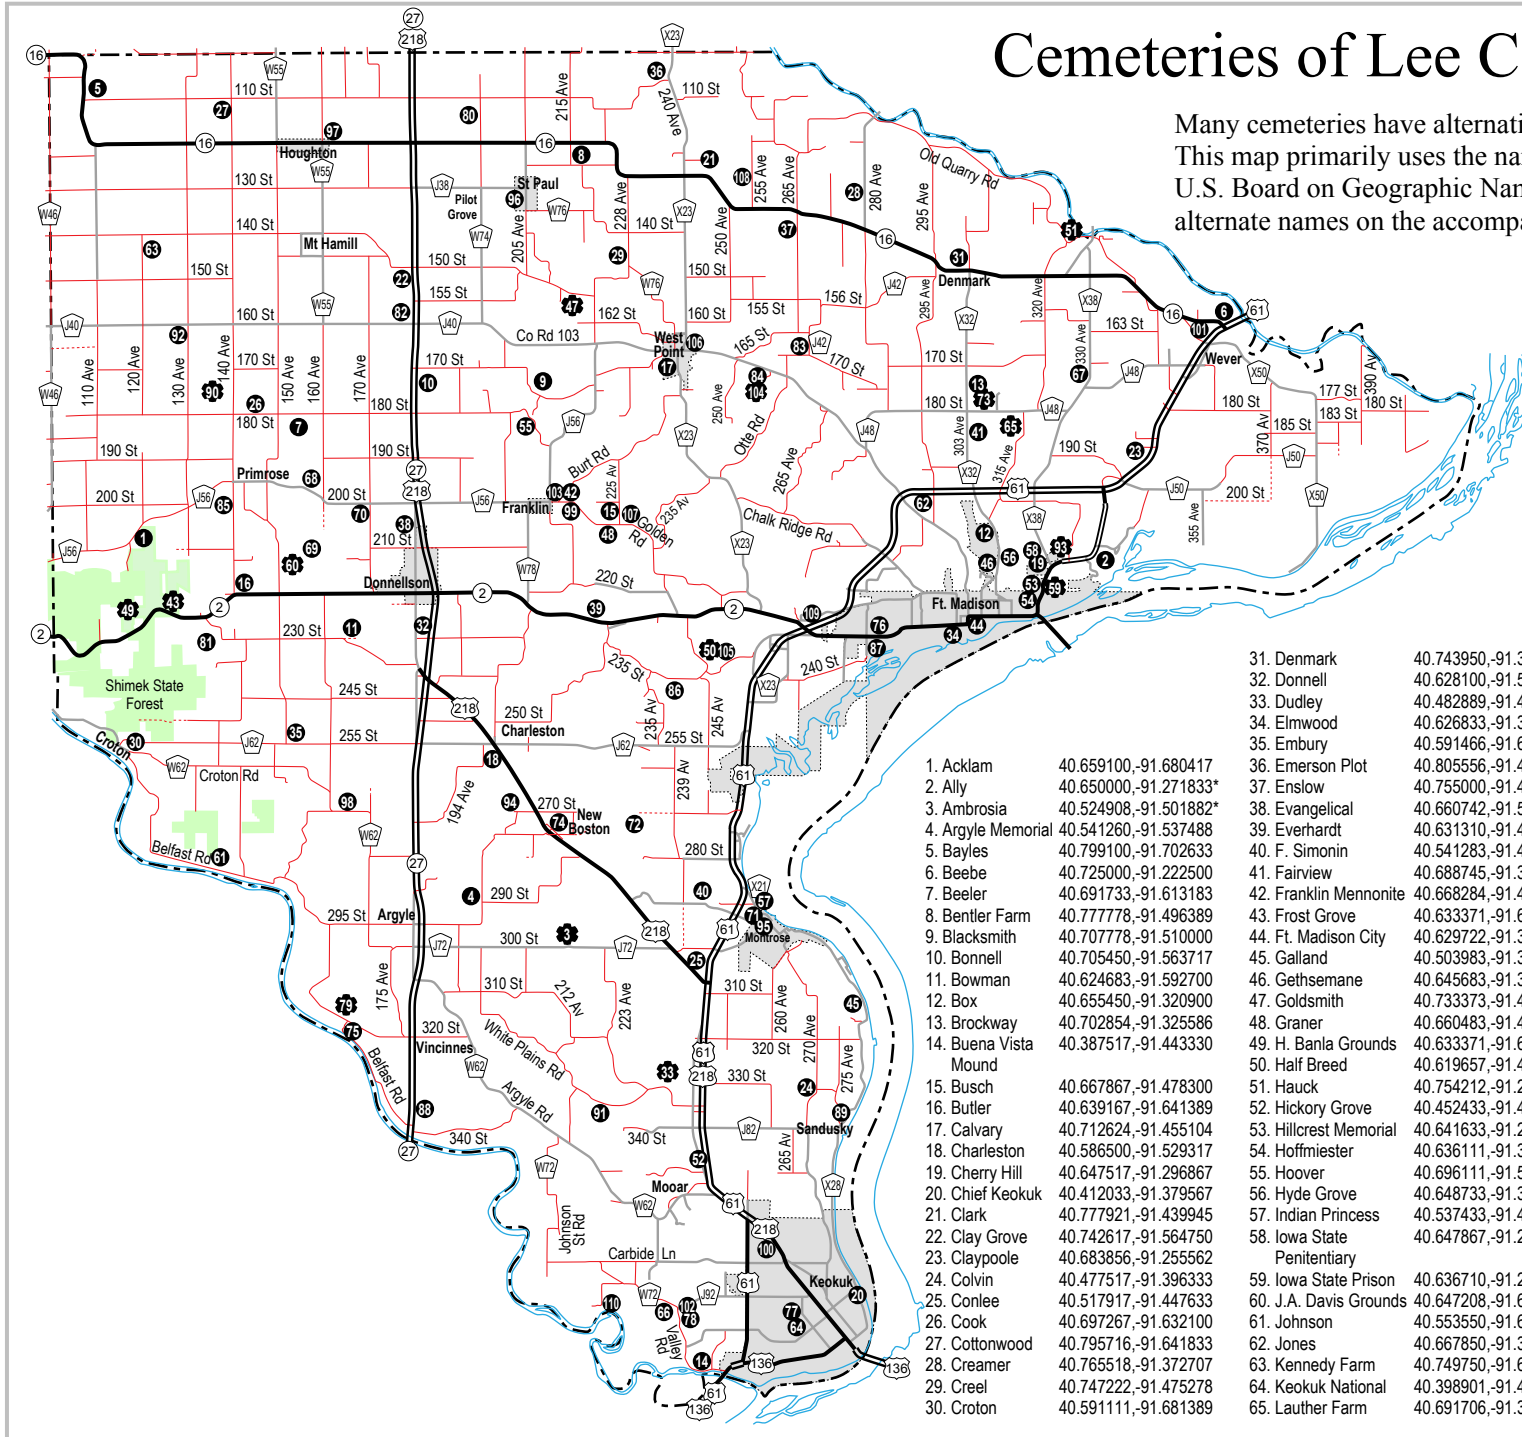

Cemeteries of Lee County, Iowa

Many cemeteries have alternative names. This map primarily uses the names known to the U.S. Board on Geographic Names. See known alternate names on the accompanying sheet.

GPS Coordinates are in decimal degree format. They work with on-line mapping and many GPS devices. An asterisk indicates that the exact cemetery location is unknown.

** It's possible that Mothershed is the same as Brockway