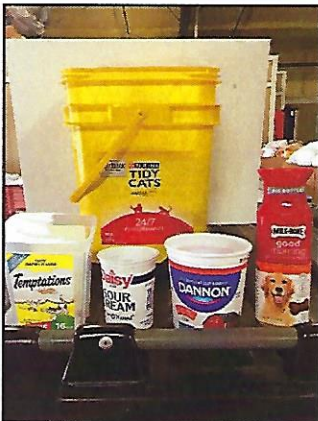

Below is a picture of #5 Plastics to be bagged together: