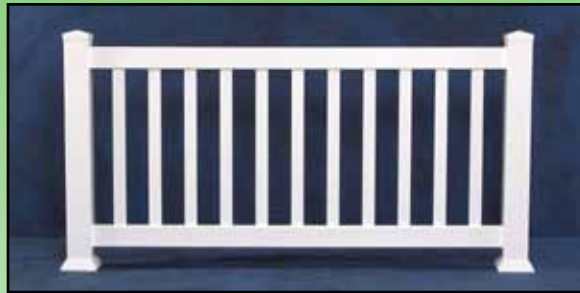

www.jamvinyl.com

Distributed By:

Manufactured by JAM Systems
1750 15th Ave SE • Dyersville, IA 52040
1-888-513-5193 • Fax 563-875-2131

PORCH RAIL

No Limits...

JAM Systems has No Limits...

#126
1"x2" Porch Rail
Shown With Pyramid Caps & Trim Bases

#136
7/8"x3" Porch Rail
Shown With Gothic Caps & Trim Bases

#1386
1 3/8"x1 3/8" Porch Rail
Shown With Pyramid Caps & Trim Bases

Round Metal Pickets With 1 & 2 Basket Design
Shown With Classic Caps
(Available In Various Colors)