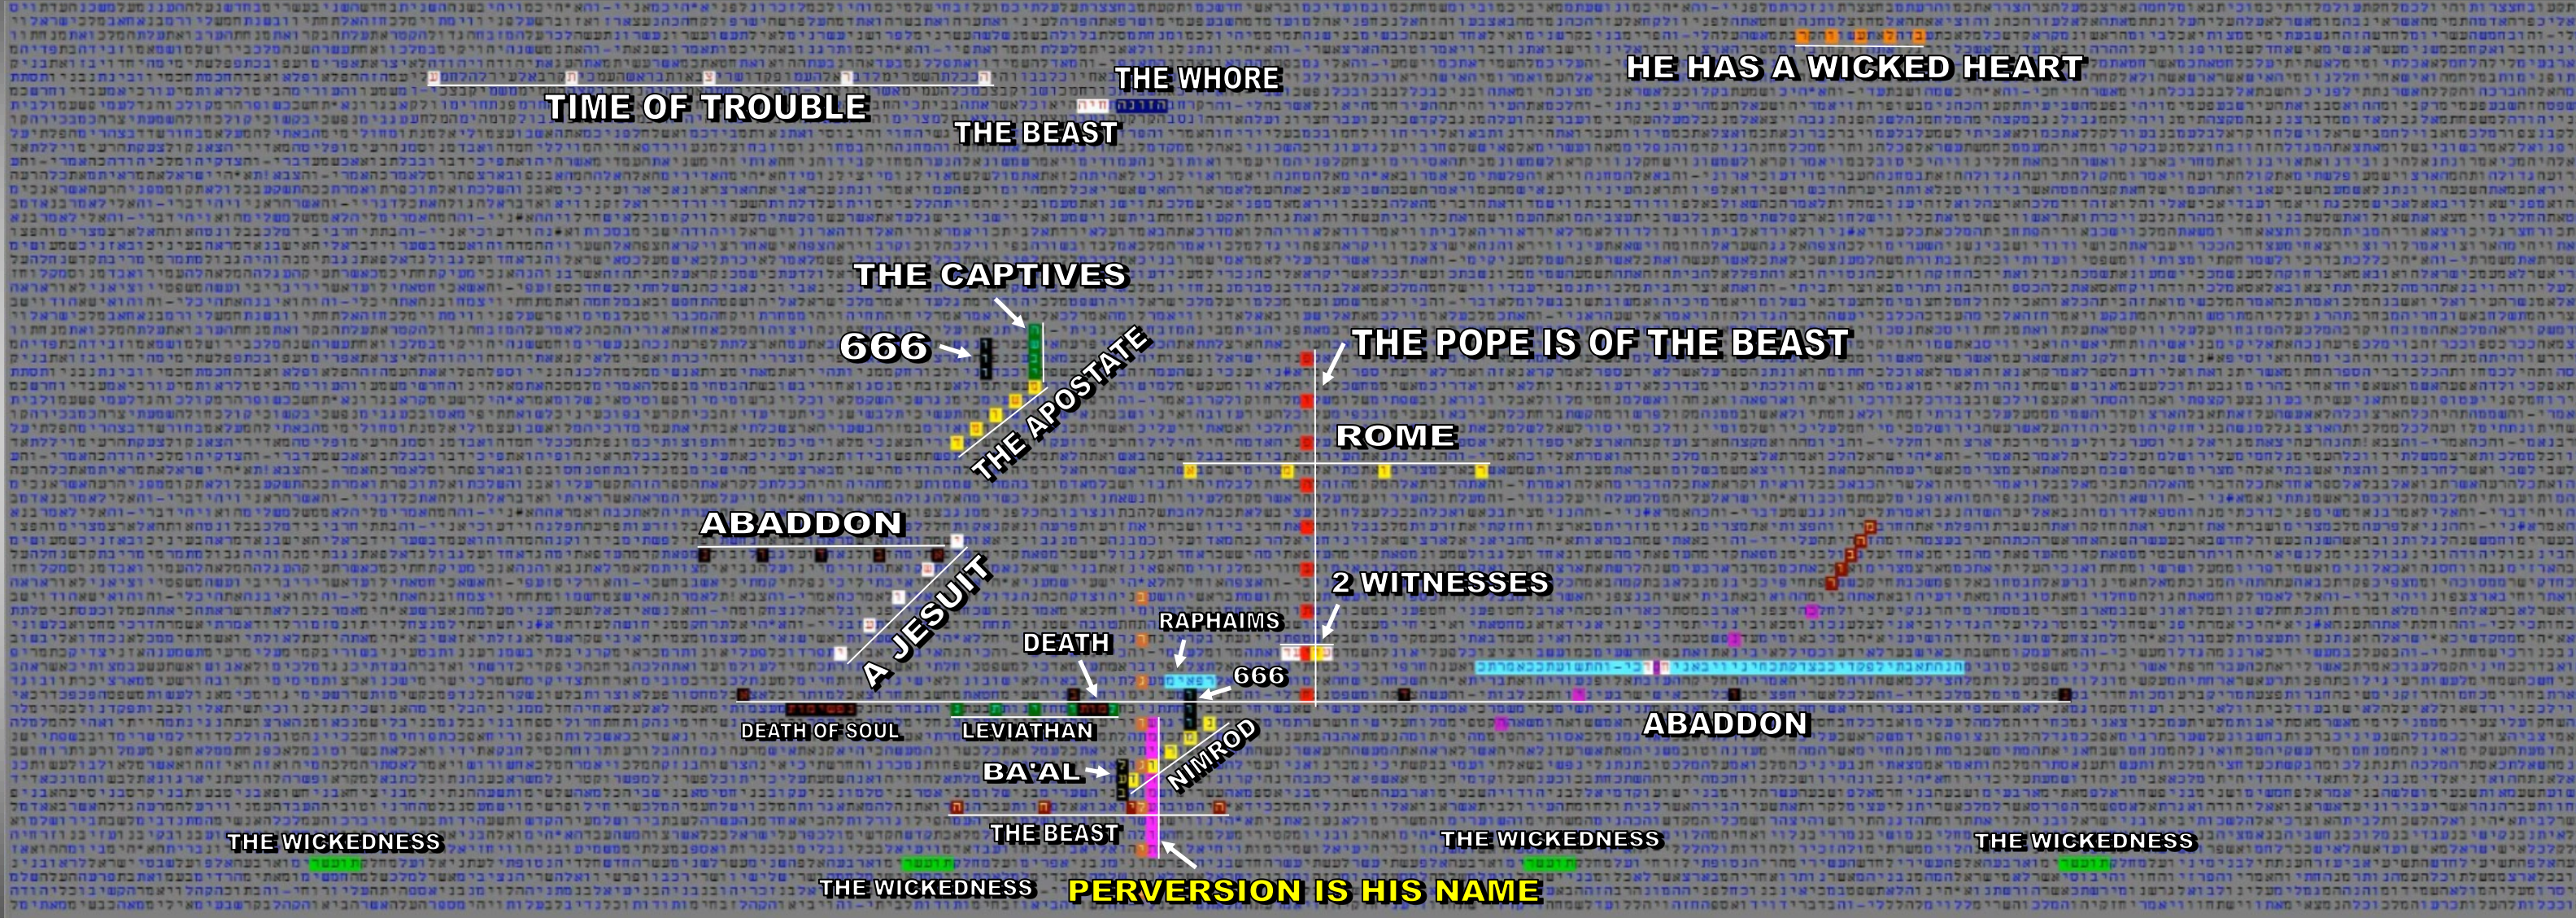

REVELATION 17 - POPE IS OF THE BEAST

Bible Code Matrix of End Time Prophecy

© MATTHEW WRIGHT MINISTRIES
Graphic layout by Luis B. Vega

RESOURCES
youtube.com/user/TheMatt71269
biblecodenow1@gmail.com
biblecodenow.com
facebook.com/groups/code searcher

SCRIPTURE SOURCE(S)
Old & New Testament
TorahSoft

FOR AN EXPLANATION - STUDY OF THE CHART CODE MATRIX, VISIT THE YOUTUBE CHANNEL VIDEO SERIES.
WIDTH: 15282 CENTER: 984923