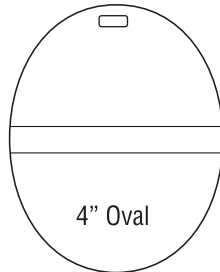

161-B Name Badge*
w/ bar pin

2 3/4 with 1 1/2" diameter circle

151-B Name Badge*
w/ bar pin

2 3/4 x 1 3/8"

250-P*

2 1/2" round

250-S*

275-P*

275-S*

2" x 3 1/2"

350-P

3 9/16" round

350-S

4" Oval

375-S

385-S**

3 9/16" x 3 9/16"

400-P

3 1/2" x 3 1/4"

450-S

3 5/8" x 2 7/8"

462-R

4 5/8" round with built in strap
made of flexible polyethylene

475-S

5" x 3 3/4"

480-S

3 9/16" x 3 7/8"

485-P

3 1/2" x 4 1/2"

485-S

495-S**

3 9/16" x 3 9/16"