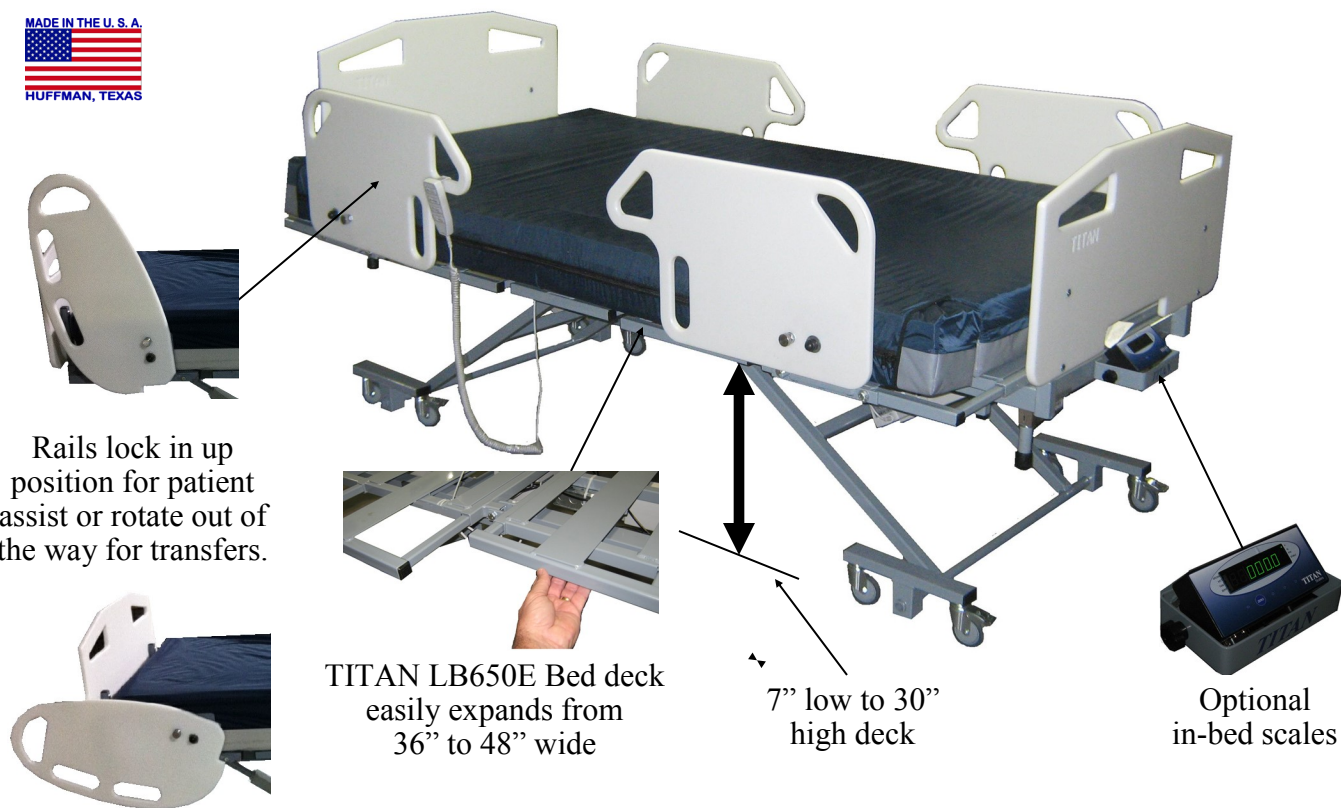

# TITAN LB600 & TITAN LB650E

## Full Function High-Low Electric Beds

The Titan LB600 is a full function Hi-Low Bed. The Titan LB650E includes all the features of the Titan LB600 with an adjustable deck that easily expands from 36" to 48".

- 7" low deck height, 30" high deck height
- Titan LB600: 84" x 36" deck, 600lb capacity
- Titan LB650E: 84" x 36"-48" adjustable deck, 650lb capacity
- Multi function side rails swing up and lock for patient assist, and fully away for transfers.
- Optional in-bed scales and attached trapeeze
- Full articulation including Trendelenberg, reverse Trendelenberg and cardio
- Battery back-up enables full articulation even in power interruptions
- Modular mattress easily converts to 36", 42" or 48" width on LB650E
- Made in the U.S.A.

NOTE: New side rail style shown in insets. New design allows full rotation at any bed height.

(281) 324-1992