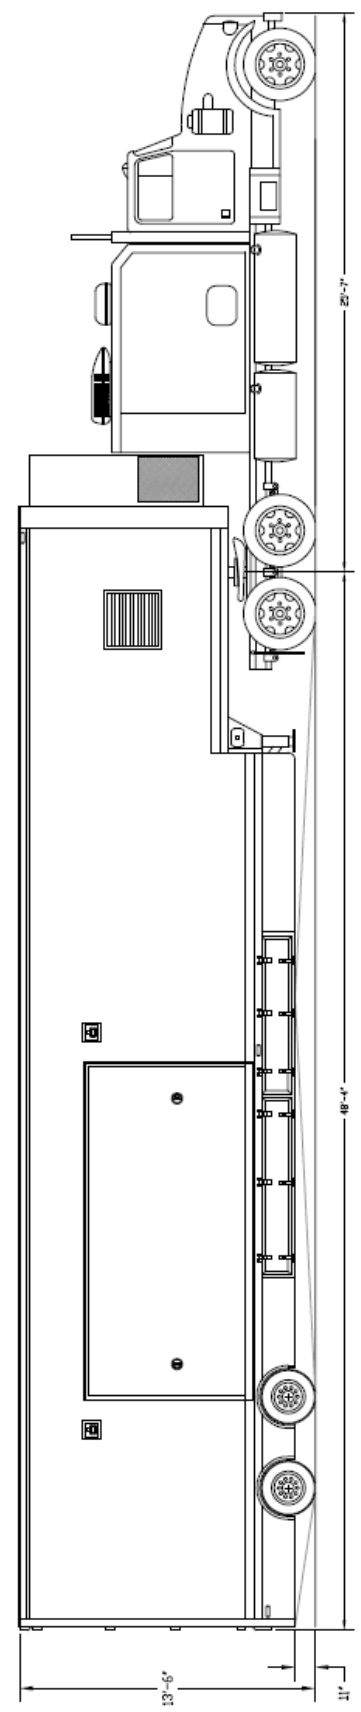

FOR SALE – USED MARKETING TRAILER

1998 48' Stoughton Single-expandable w/drop stage

SVS

Vehicle location:
Northern OH
(Delivery not included in price)

Trailer

- Stoughton single expanding trailer
- 26'L x 7'W slide-out section on streetside
- 15'L x 8'W drop-down stage section on curbside
- Nose mounted dual AC units
- 60Kw generator with curbside noise baffle
- 16' power awning
- Rear-mounted wheelchair lift
- GVWR: 80,000lbs.
- Interior height: 93"
- Dimensions: 48' long x 8' wide x 13' tall (approx.)
- Year of manufacture: 1998

Features/Equipment

- Finished floor
- Full lighting
- Finished ceiling
- Full entry/egress steps
- Full height equipment rack in front lounge
- Enormous space for the money!

Asking Price

\$110,000

For additional information or inquiries, please contact:

DBM SIDE VIEW