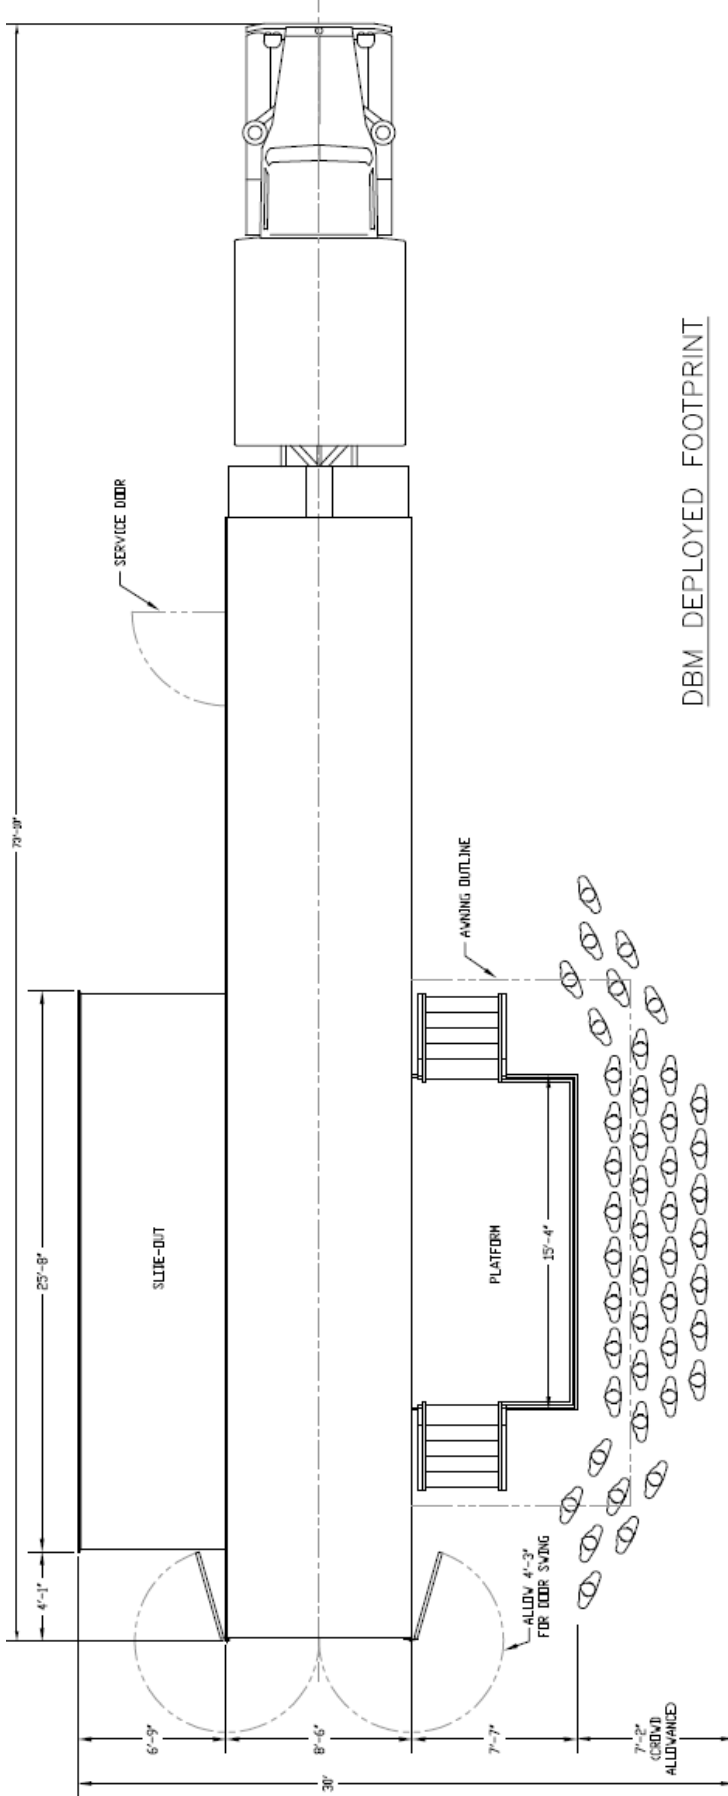

DBM DEPLOYED FOOTPRINT