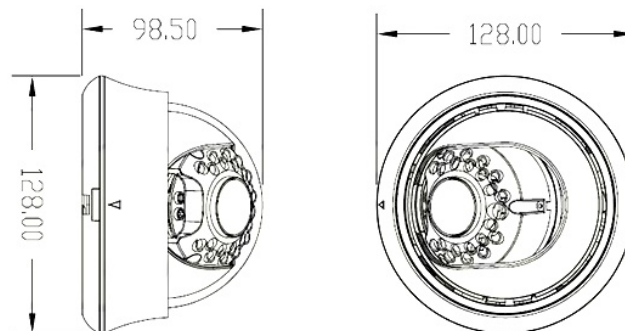

STOIC

CLARITY | INNOVATION | VISION

STA-1500

Features:

- 720 TVL
- 2.8-12mm Varifocal f/2.0 Lens
- Wide Dynamic Range / Backlight Compensation
- Powerful IR Nightvision 60' Range
- Designed for Indoor Operation
- Infrared (IR) Night Vision

Specifications

Image Sensor	1/3" Sony CCD
S/N Ratio	More than 52dB (AGC Off)
Video Resolution	960H, 700 TVL
Video Level	75Ω Composite
Lens	2.8-12mm Varifocal WDR/BLC/HLC/D-ZOOM
Minimum Illumination	0.001Lux
Electronic Shutter	Auto/FLK/1/25,30sec ~ 1/50000sec
Serial Communication	N/A
Serial Protocol	N/A
Voltage/Current	DC12V+10% / 450mA
Operating Temperature	-10° ~ +50°
Dimensions	149 x 99mm
Weight	750 g