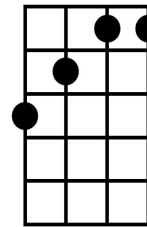

I'M SO LONESOME I COULD CRY

Hank Williams

F Am Dm F
Hear that lonesome whippoorwill
F Am Cm7 F7
He sounds too blue to fly
Bb Bbm F Dm
The midnight train is whining low
F C F C7
I'm so lonesome I could cry

F Am Dm F
Have you ever seen a night so long
F Am Cm7 F7
When time goes slowly by
Bb Bbm F Dm
The moon just went behind a cloud
F C F C7
To hide it's face and cry

F Am Dm F
Did you ever hear a robin sigh
F Am Cm7 F7
When leaves begin to die
Bb Bbm F Dm
That means he's lost his will to live
F C F C7
He's so lonesome he could cry

F Am Dm F
The silence of a shooting star
F Am Cm7 F7
Lights up a purple sky
Bb Bbm F Dm
And as I wonder where you are
F C F
I'm so lonesome I could cry

Cm7

Bb

Bbm