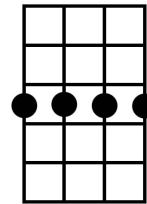

# I'M SO LONESOME I COULD CRY

Hank Williams

F Am Dm F  
Hear that lonesome whippoorwill  
F Am Cm7 F7  
He sounds too blue to fly  
Bb Bbm F Dm  
The midnight train is whining low  
F C F C7  
I'm so lonesome I could cry

F Am Dm F  
Have you ever seen a night so long  
F Am Cm7 F7  
When time goes slowly by  
Bb Bbm F Dm  
The moon just went behind a cloud  
F C F C7  
To hide it's face and cry

F Am Dm F  
Did you ever hear a robin sigh  
F Am Cm7 F7  
When leaves begin to die  
Bb Bbm F Dm  
That means he's lost his will to live  
F C F C7  
He's so lonesome he could cry

F Am Dm F  
The silence of a shooting star  
F Am Cm7 F7  
Lights up a purple sky  
Bb Bbm F Dm  
And as I wonder where you are  
F C F  
I'm so lonesome I could cry

**Cm7**

**Bb**

**Bbm**