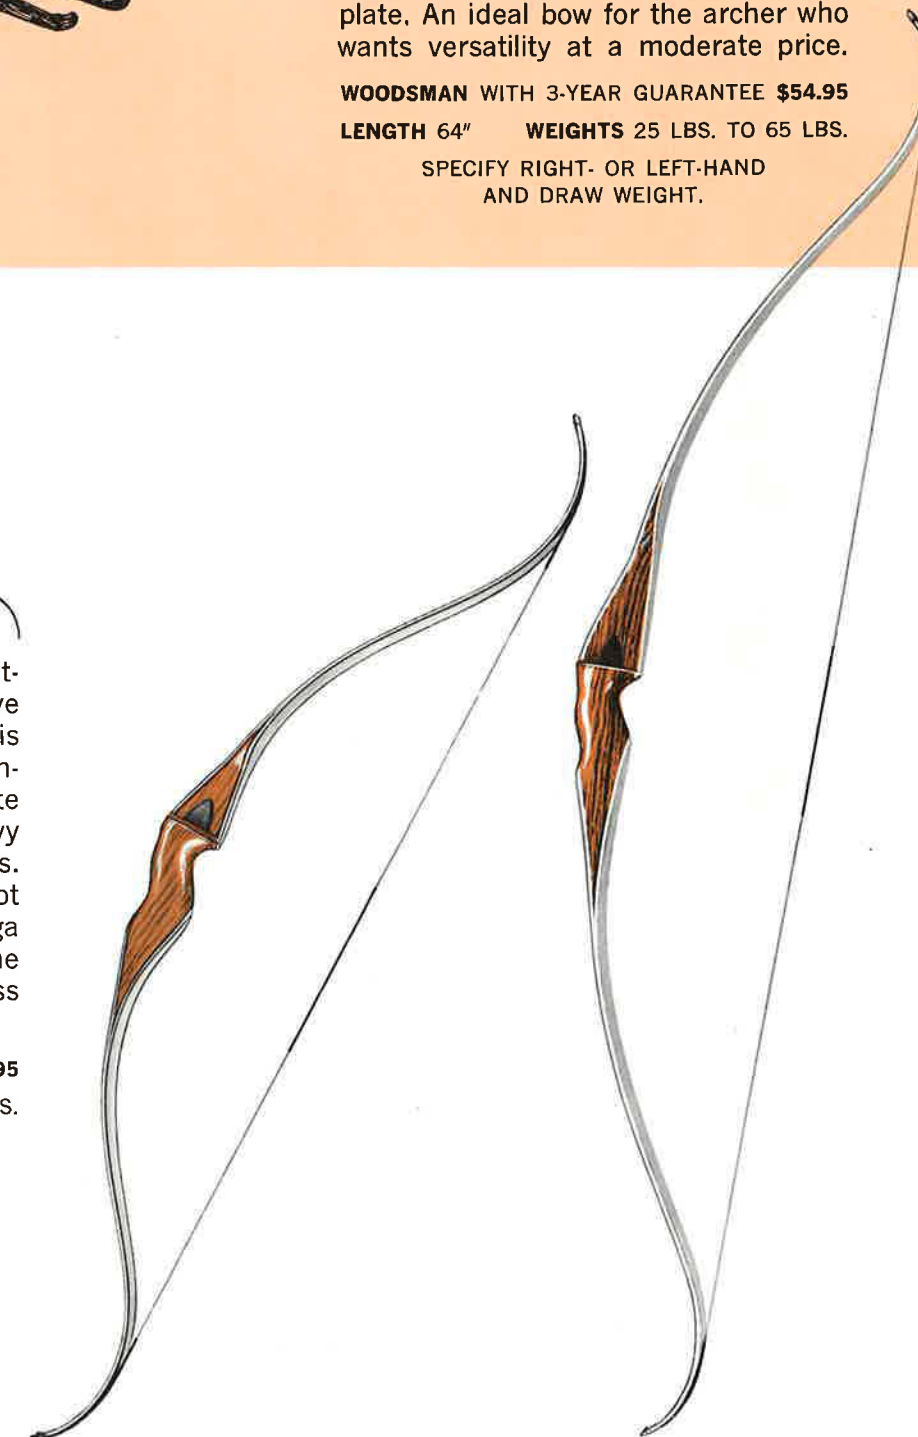

## WOODSMAN®

A ruggedly handsome 64" bow designed as an all-around bow for hunting, target and field. Long enough to insure smoothness and accuracy, yet short enough to use in a deer blind. Rare African zebra wood in the handle. Light green fiber glass backing and facing. Equipped with vertical feather rest and leather arrow plate. An ideal bow for the archer who wants versatility at a moderate price.

**WOODSMAN WITH 3-YEAR GUARANTEE \$54.95  
LENGTH 64" WEIGHTS 25 LBS. TO 65 LBS.**

**SPECIFY RIGHT- OR LEFT-HAND  
AND DRAW WEIGHT.**

## HUNTSMAN®

A husky 52" hunting bow that has built-in knockdown power yet does not have the "stack" usually found in bows this short. Carpet-type arrow rest of high-pile mohair and a leather arrow plate insure smooth, quiet passage of heavy hunting arrows under all field conditions. Easy to handle in brush and can be shot from any position. Beautiful Bubinga wood in the riser provides a handsome contrast to the forest green fiber glass backing and facing.

## FIELDMASTER®

A 62" hunting bow that is equally at home in the field or on the range, the Fieldmaster has the strength and stability characteristic of more expensive bows. Rugged limb construction lessens chance of bow damage due to improper handling and other abuses. Solid Bubinga handle and forest green fiber glass backing and facing make this a most attractive bow at a modest cost.