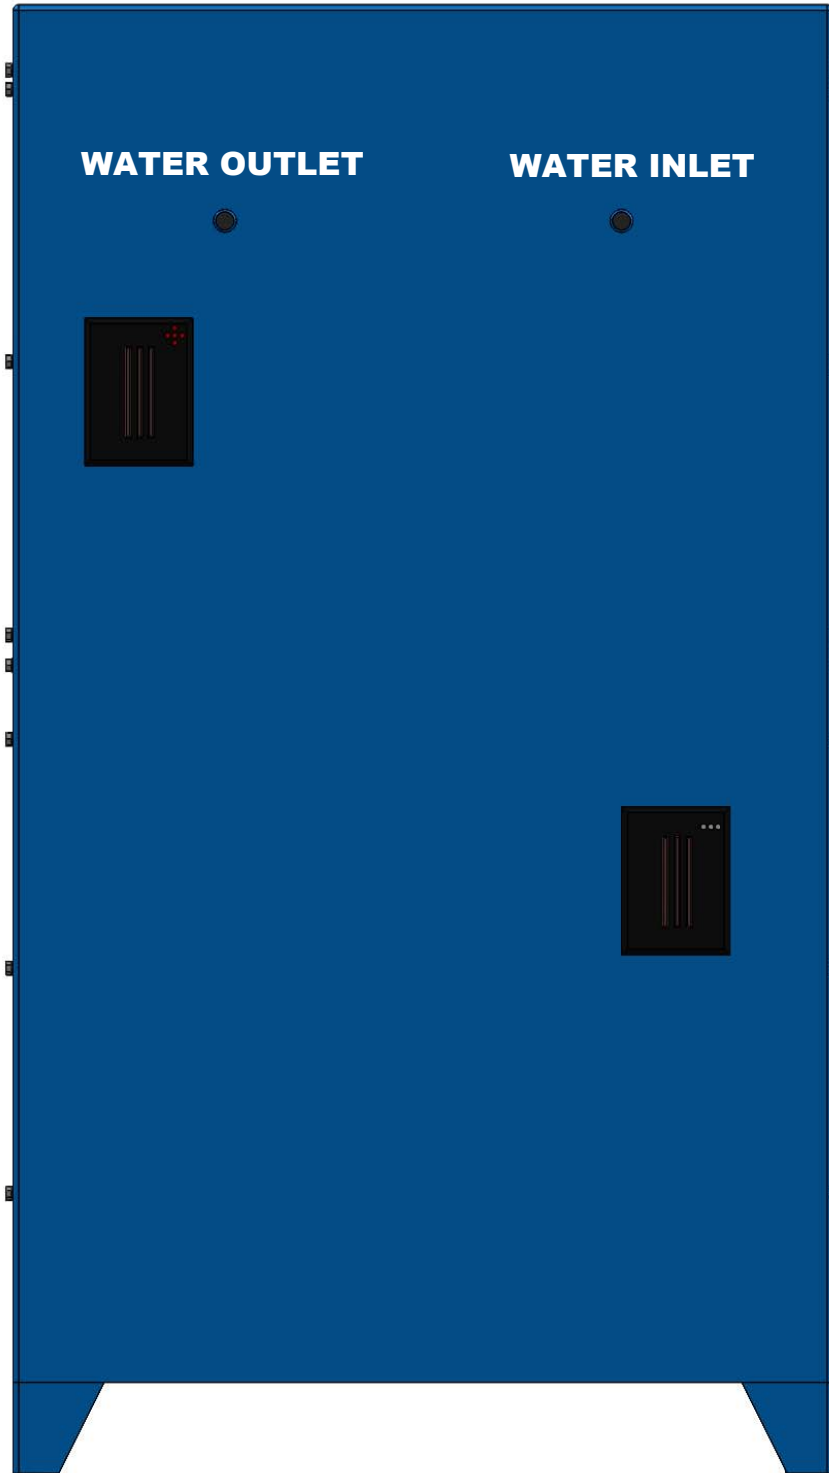

STEEL #3 WATER COOLED CABINET

FRONT

RIGHT

WATER OUTLET

WATER INLET

LEFT

TOP