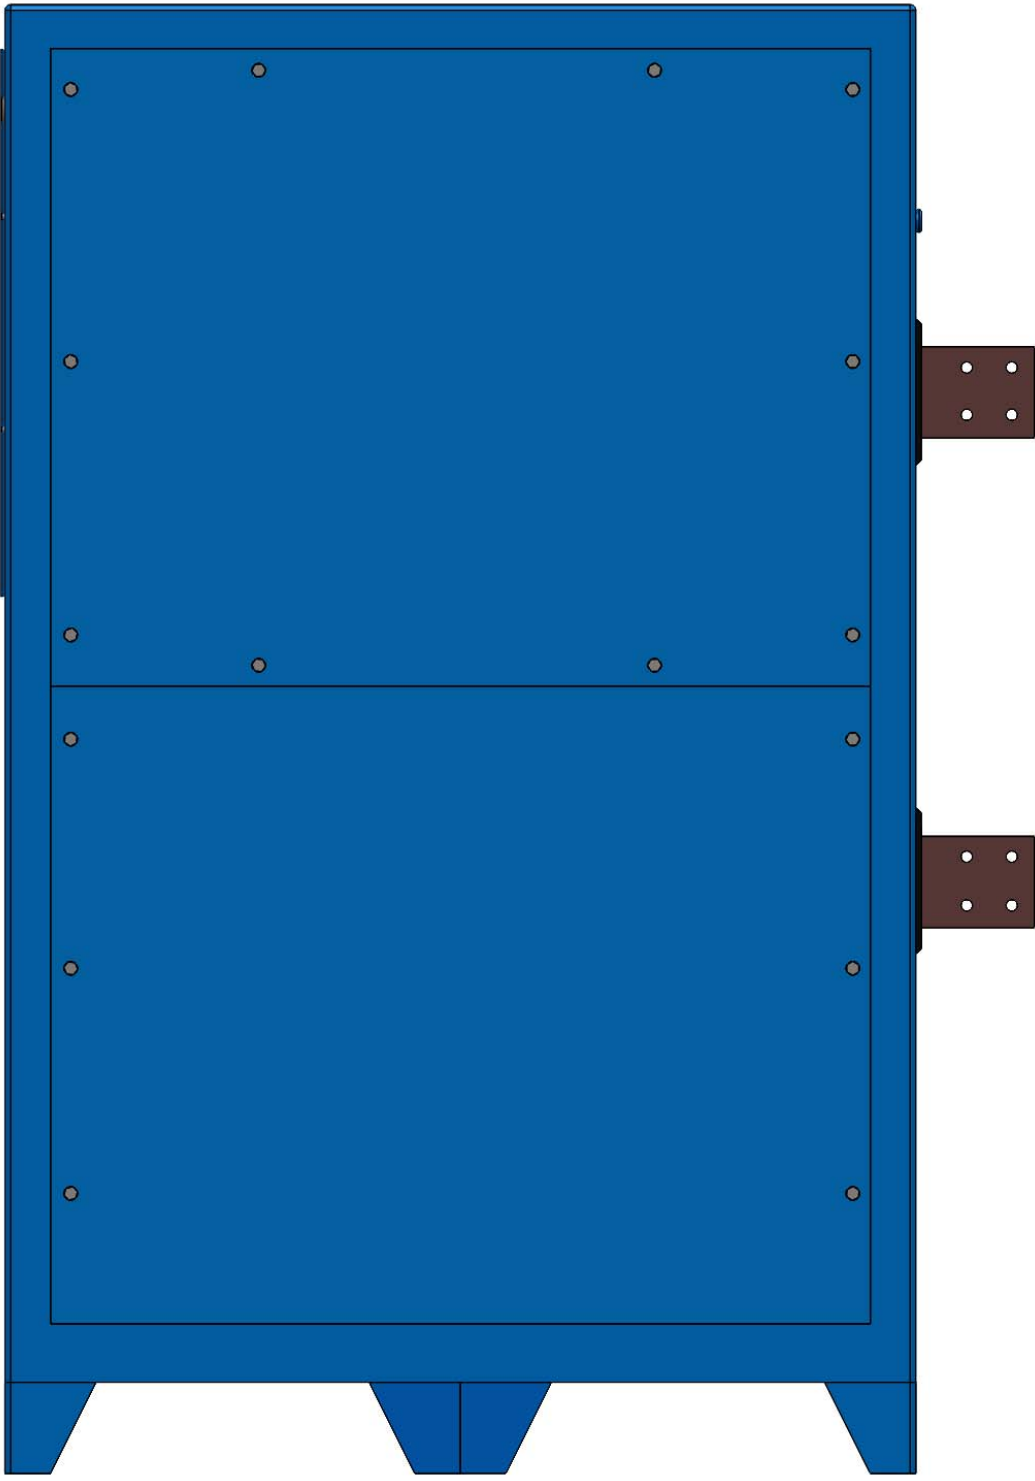

STEEL #3 WATER COOLED CABINET

FRONT

RIGHT

WATER OUTLET

WATER INLET

LEFT

TOP