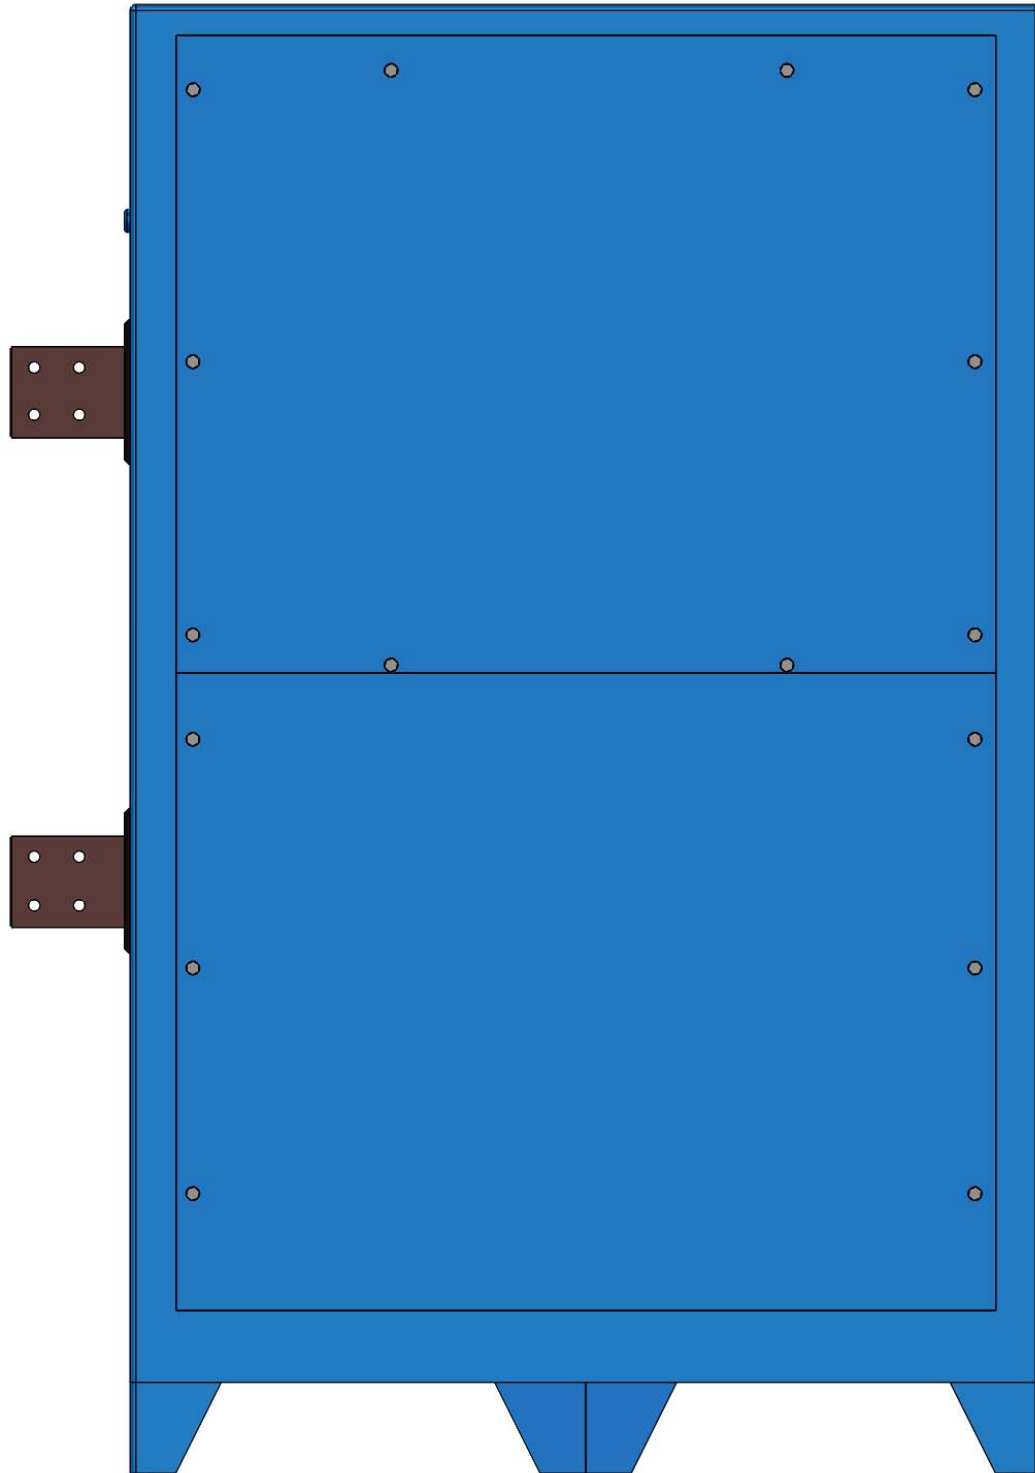

STEEL #3 WATER COOLED CABINET

FRONT

RIGHT

WATER OUTLET

WATER INLET

LEFT

TOP