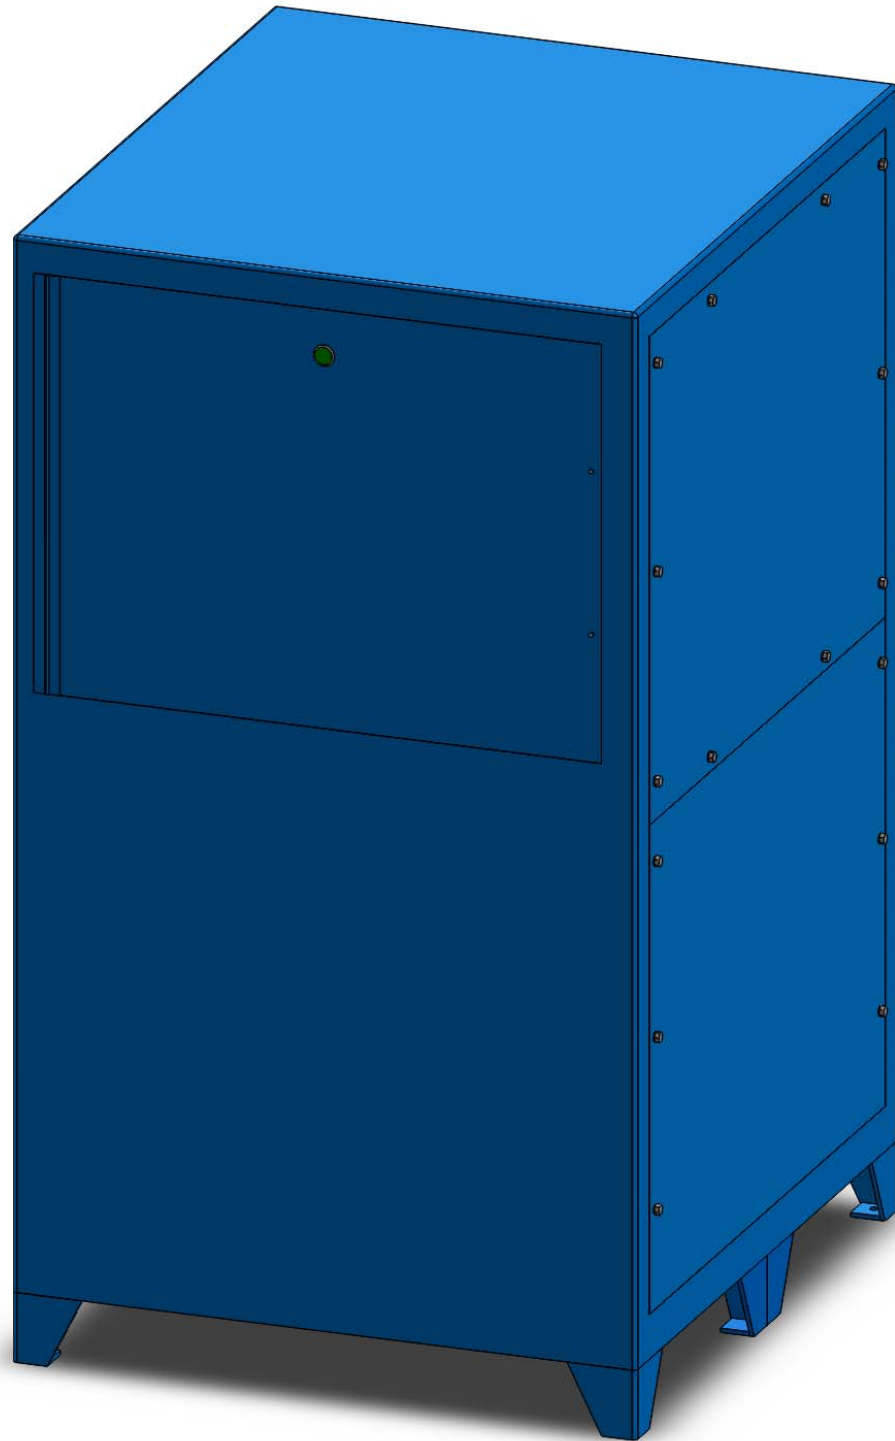

STEEL #3 WATER COOLED CABINET

FRONT

RIGHT

WATER OUTLET

WATER INLET

LEFT

TOP