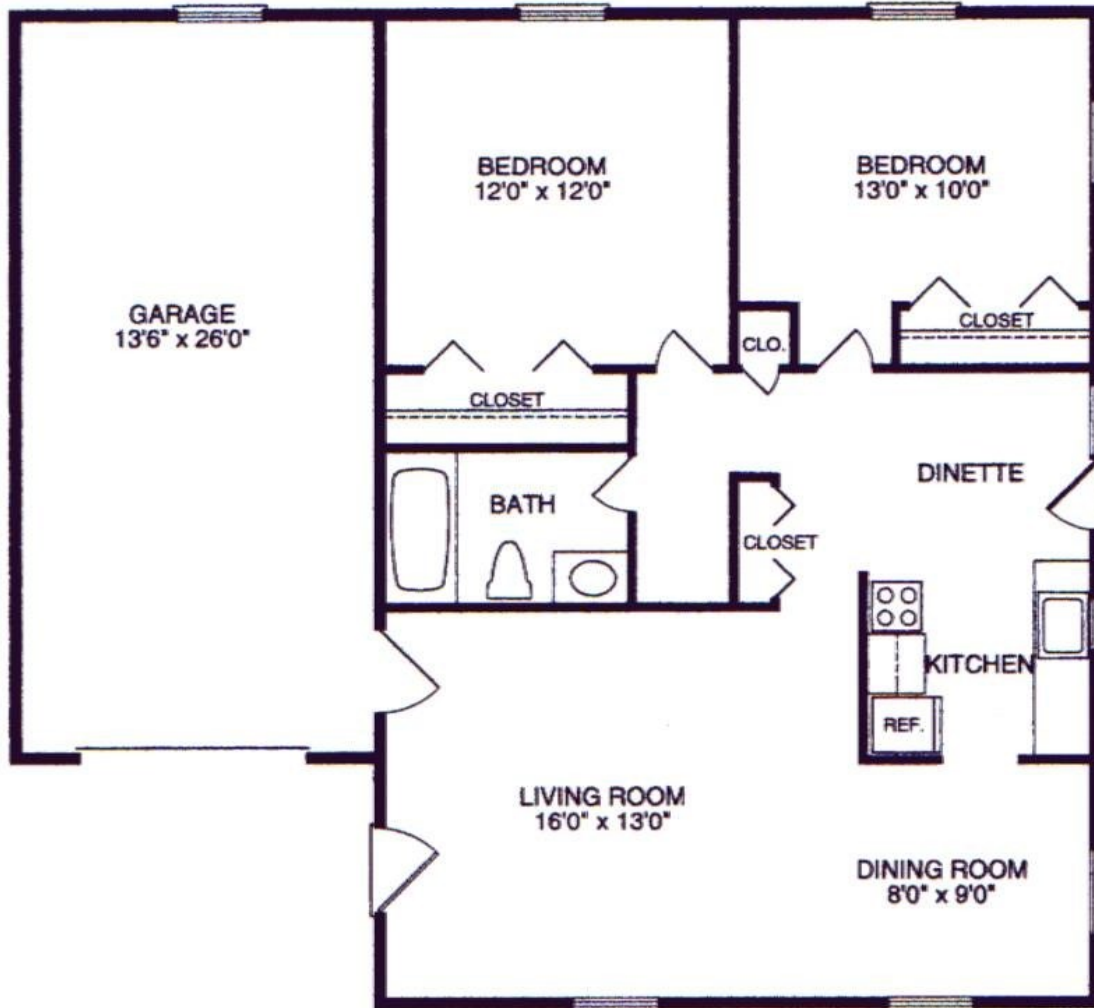

Pleasant Hill Village

The Village
AT MORRISONS COVE

PLAN A

Sq. Ft. = 1333