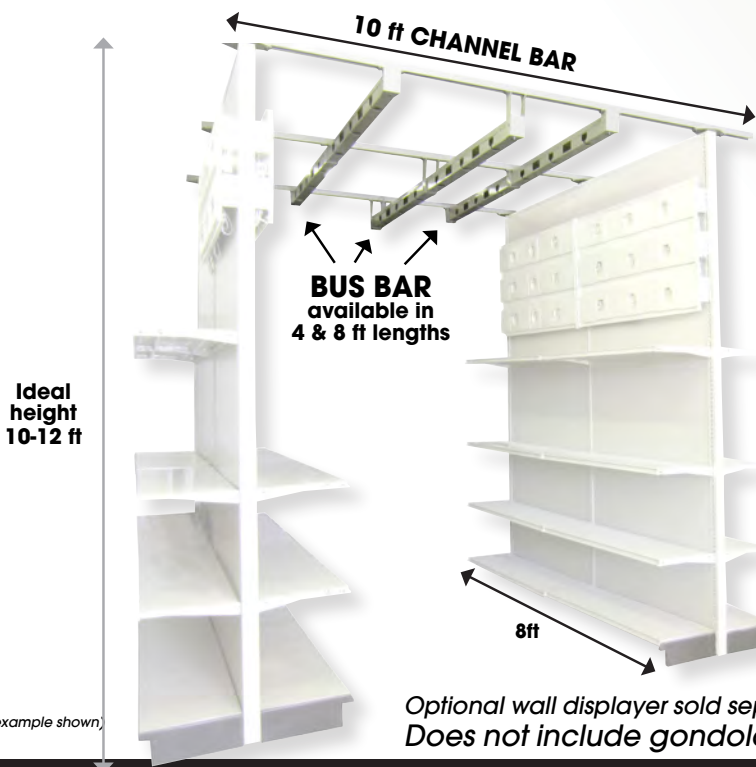

IPL575A01BN

	1 x 100W A
W	5"
H	10" - 58"
	2 x 6", 3 x 12"

two mounting options
 deux options de montage

TOLL FREE 1-800-265-1833

CANARM® GONDOLA overhead displayer

optional wall displayer sold separately

ATTACHES TO STANDARD GONDOLA

Utilize valuable retail space with Canarm's Overhead Displayer. Easy to install and fully adjustable. Simply connect the lighting fixture to Fixture Hanger and plug into Bus Bar!

**Fixture Hanger
plugs into
Bus Bar**

*Optional wall displayer sold separately.
Does not include gondola.*

EASILY CUSTOMIZE YOUR LIGHTING DISPLAY

- display light fixtures and ceiling fans
- attaches to gondola (upright extenders not included)
- ideal display height is 10ft - 12ft
- display fixtures over multiple aisles with unlimited lengths