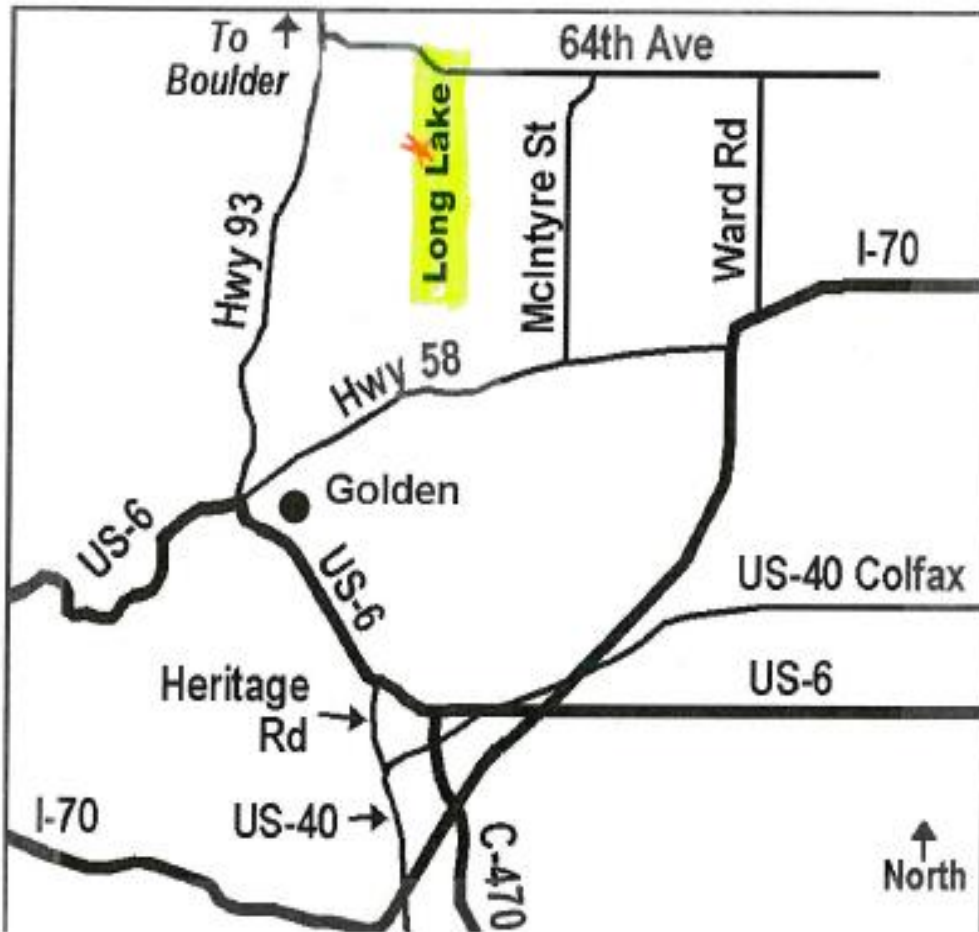

**CARA Cross Country
Apex Meet
Long Lake Ranch 17850 W 64th Ave
Saturday, October 5th**

9am Start 3K

Long Lake Ranch Park 17850 W. 64th Ave

From I-70 and Ward Rd: Take Ward rd exit north to 64th Ave., go west. Turn south into park.

From Boulder area: Highway 93 south to W. 64th, east on 64th Ave, turn south into park.

3K

4K

5K