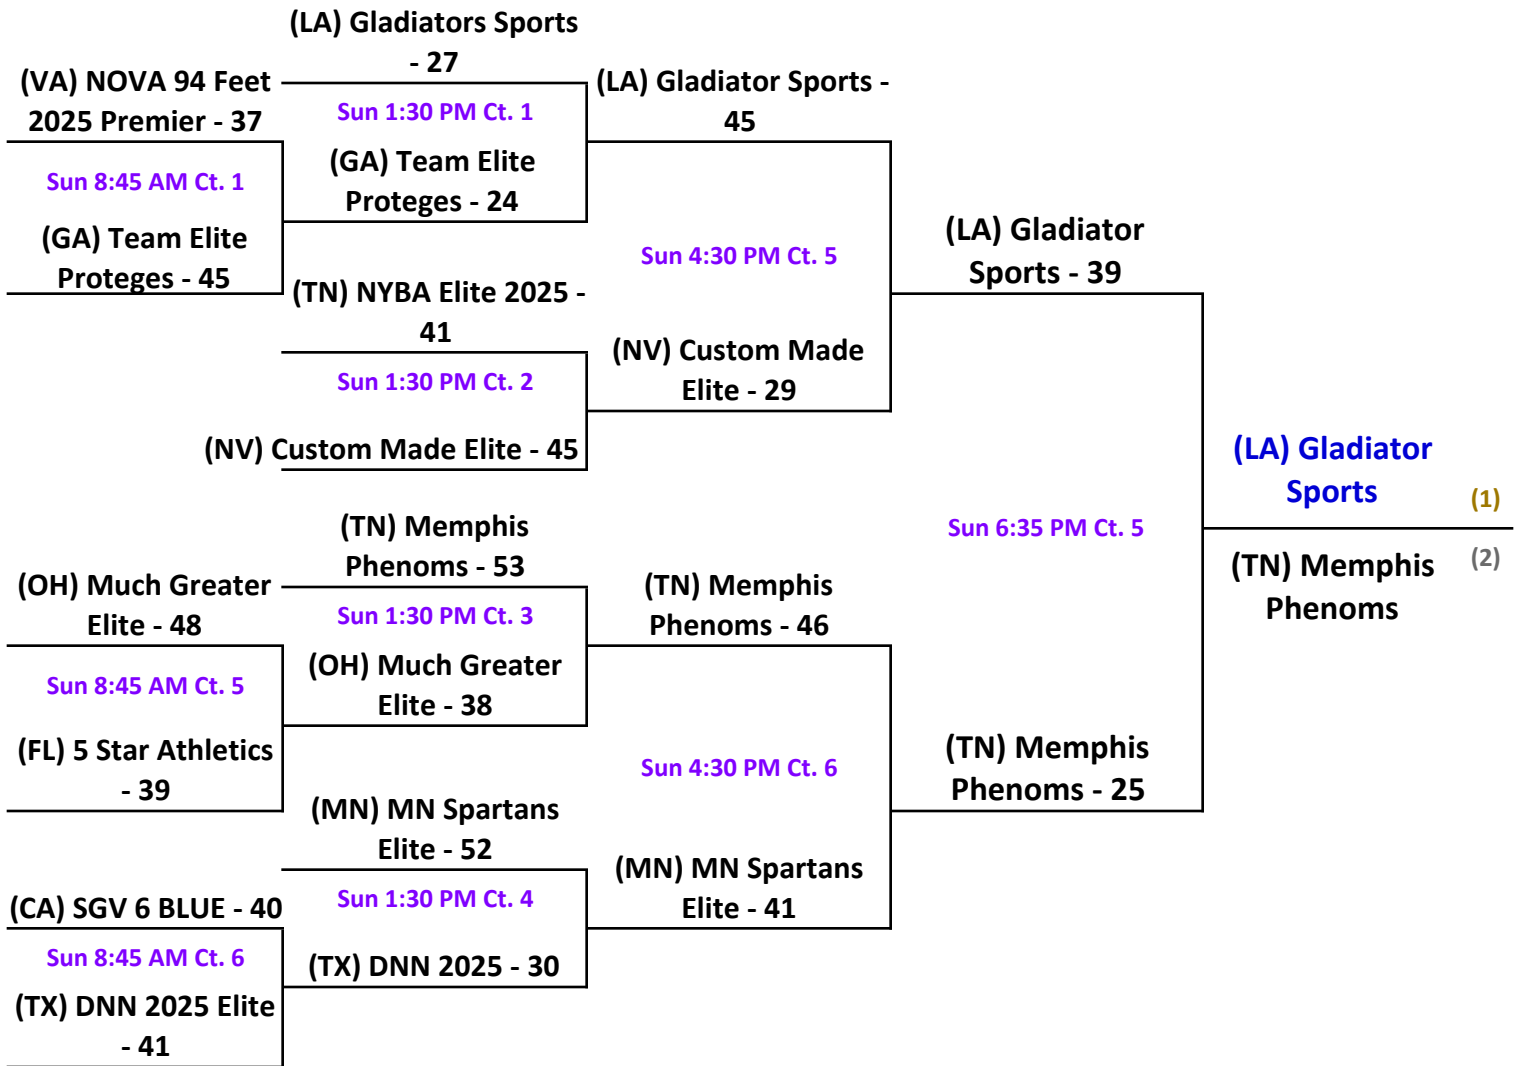

2019 Allstate Sugar Bowl Super 60 GOLD Bracket: 12u Boys Division

Home on Top.
Visitor on Bottom.

Court Locations on
super60basketball.com

Teams MUST bring their pre-printed AAU scoresheet from Tournament Connect to each pool & bracket game. If you do NOT bring your scoresheet, the other team will shoot a 2-shot technical at start of each half.

2019 Allstate Sugar Bowl Super 60 PURPLE Bracket: 12u Boys Division

Home on Top.
Visitor on Bottom.

Court Locations on
super60basketball.com

Teams MUST bring their pre-printed AAU scoresheet from Tournament Connect to each pool & bracket game. If you do NOT bring your scoresheet, the other team will shoot a 2-shot technical at start of each half.