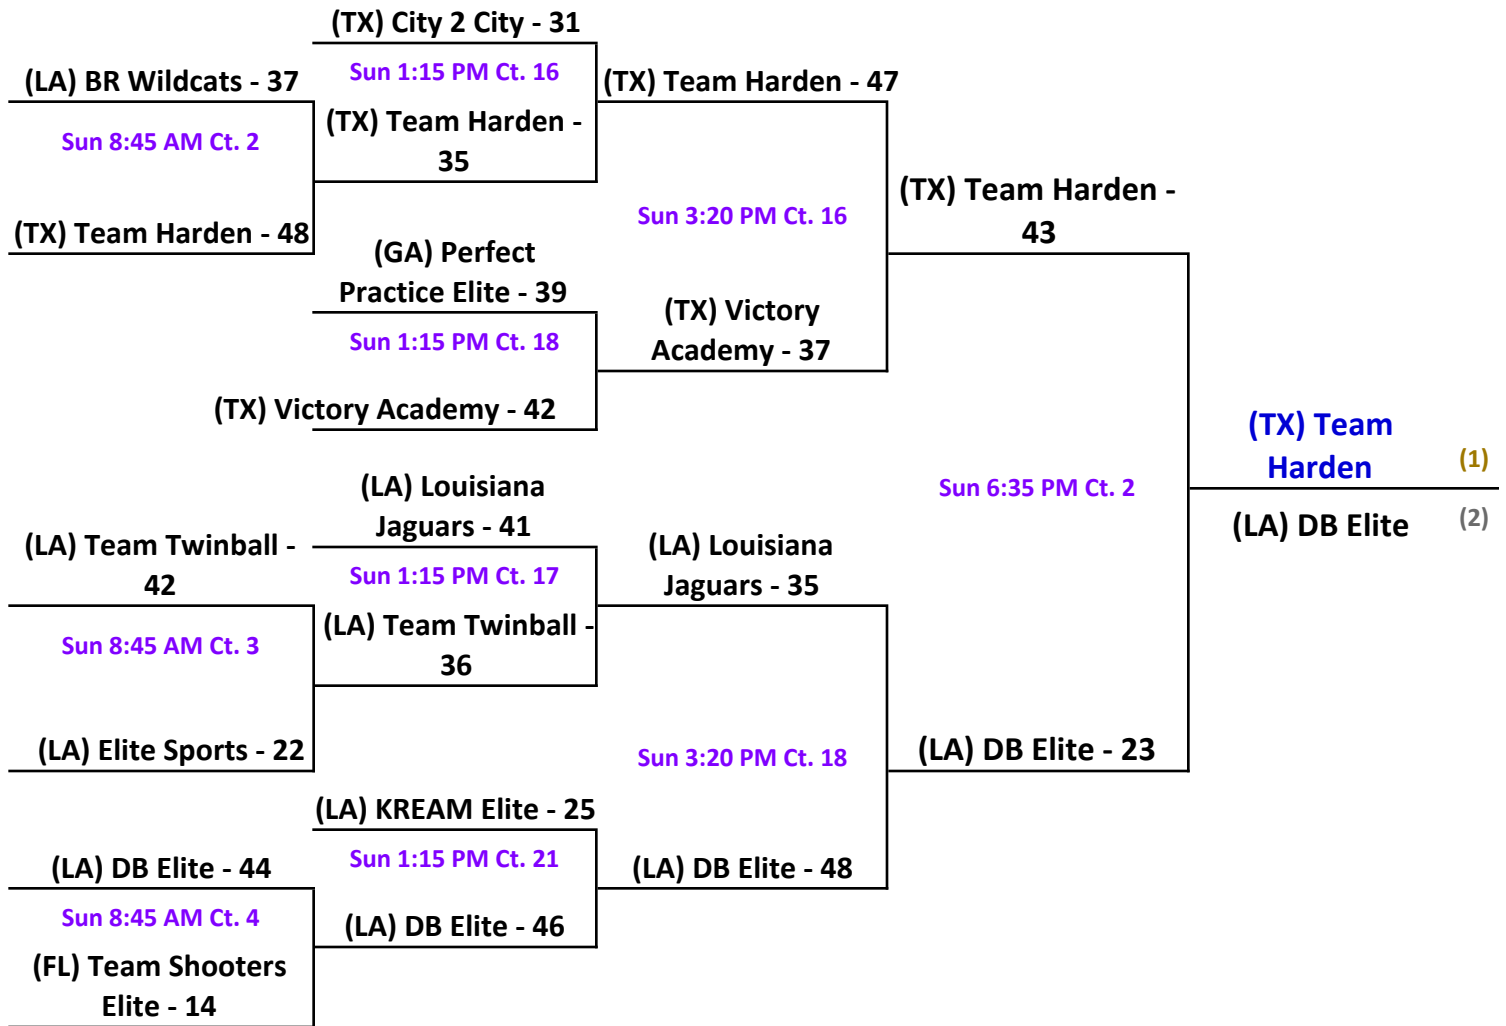

2019 Allstate Sugar Bowl Super 60 GOLD Bracket: 12u Boys Division

Home on Top.
Visitor on Bottom.

Court Locations on
super60basketball.com

Teams MUST bring their pre-printed AAU scoresheet from Tournament Connect to each pool & bracket game. If you do NOT bring your scoresheet, the other team will shoot a 2-shot technical at start of each half.

2019 Allstate Sugar Bowl Super 60 PURPLE Bracket: 12u Boys Division

Home on Top.
Visitor on Bottom.

Court Locations on
super60basketball.com

Teams MUST bring their pre-printed AAU scoresheet from Tournament Connect to each pool & bracket game. If you do NOT bring your scoresheet, the other team will shoot a 2-shot technical at start of each half.

2019 Allstate Sugar Bowl Super 60 GREEN Bracket: 12u Boys Division

Home on Top.
Visitor on Bottom.

Court Locations on
super60basketball.com

Teams MUST bring their pre-printed AAU scoresheet from Tournament Connect to each pool & bracket game. If you do NOT bring your scoresheet, the other team will shoot a 2-shot technical at start of each half.