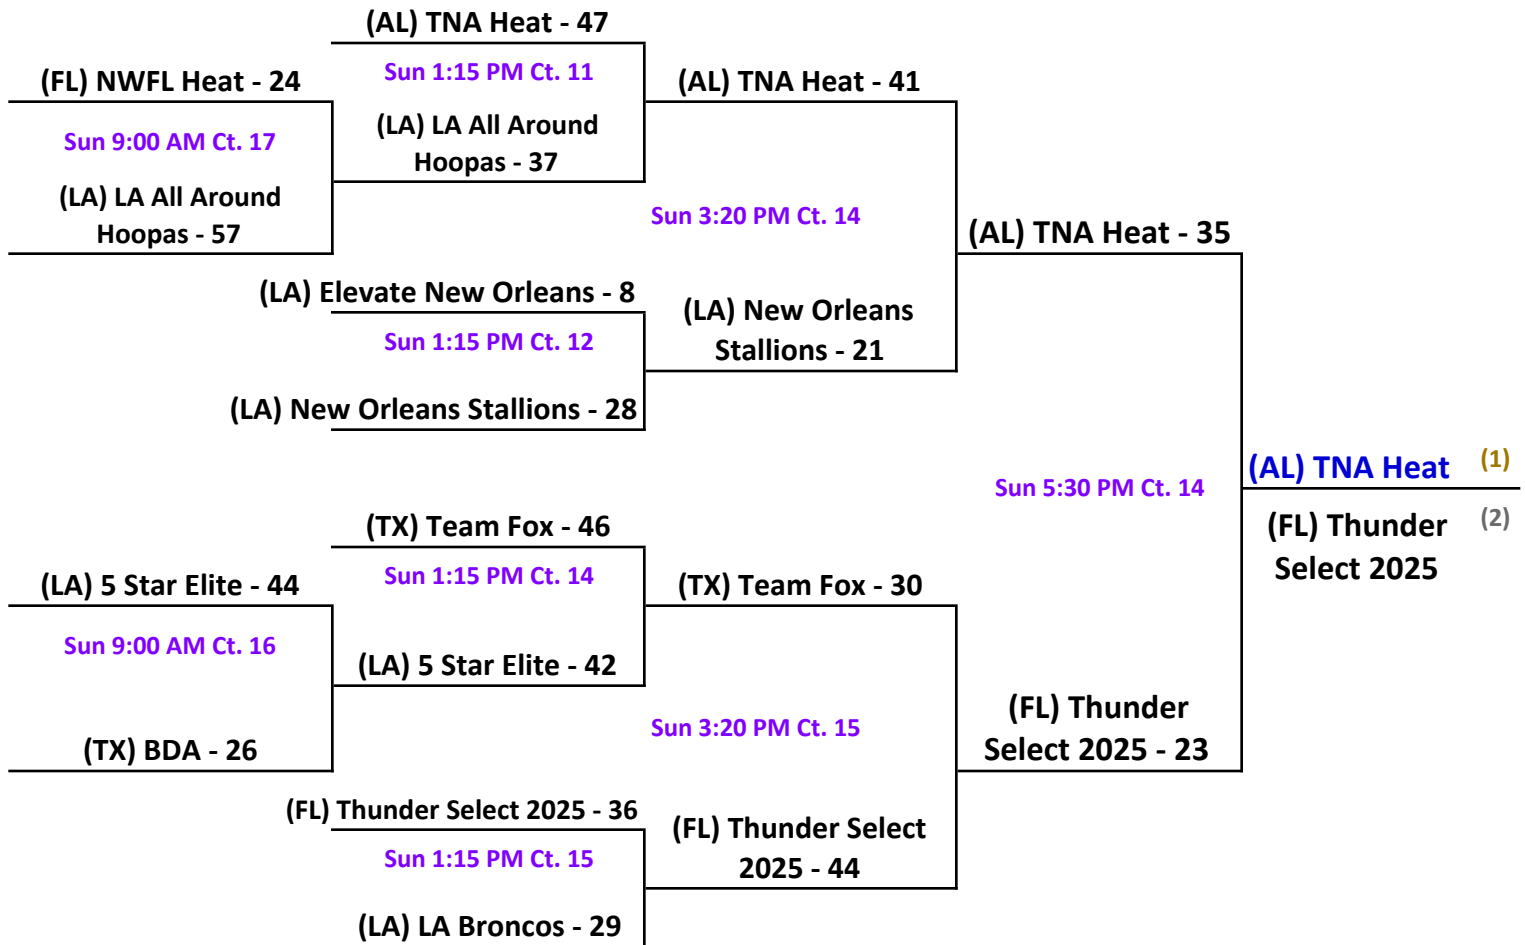

2019 Allstate Sugar Bowl Super 60 GOLD Bracket: 12u Boys Division

Home on Top.
Visitor on Bottom.

Court Locations on
super60basketball.com

Teams MUST bring their pre-printed AAU scoresheet from Tournament Connect to each pool & bracket game. If you do NOT bring your scoresheet, the other team will shoot a 2-shot technical at start of each half.

2019 Allstate Sugar Bowl Super 60 PURPLE Bracket: 12u Boys Division

Home on Top.
Visitor on Bottom.

Court Locations on
super60basketball.com

Teams MUST bring their pre-printed AAU scoresheet from Tournament Connect to each pool & bracket game. If you do NOT bring your scoresheet, the other team will shoot a 2-shot technical at start of each half.

2019 Allstate Sugar Bowl Super 60 GREEN Bracket: 12u Boys Division

Home on Top.
Visitor on Bottom.

Court Locations on
super60basketball.com

Teams MUST bring their pre-printed AAU scoresheet from Tournament Connect to each pool & bracket game. If you do NOT bring your scoresheet, the other team will shoot a 2-shot technical at start of each half.