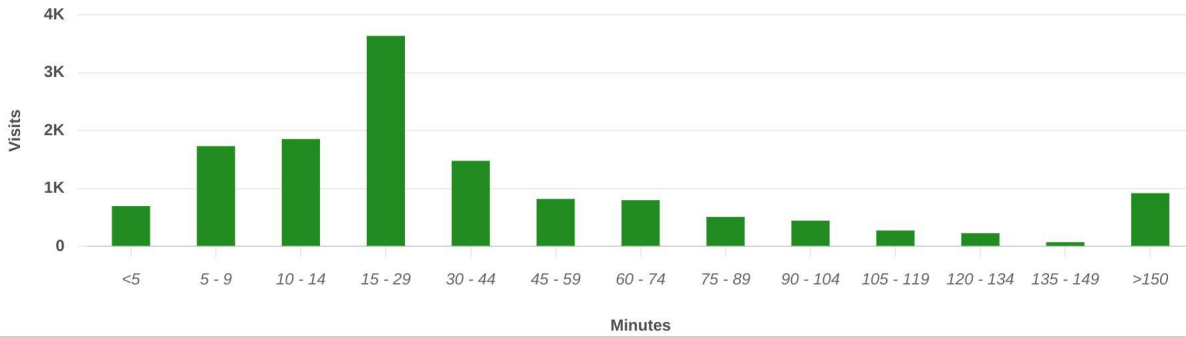

Jan 1st, 2023 - Dec 31st, 2023
Data provided by Placer Labs Inc. (www.placer.ai)

2023 Visitor Report

Jan 1 - Dec 31, 2023

Visit Duration

Flenniken Public Library
102 E George St, Carmichaels, PA 15320

Average Stay	47 min
Median Stay	23 min