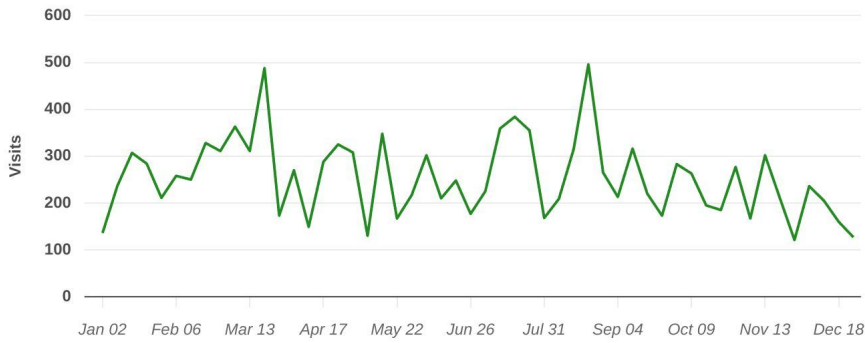

2023 Visitor Report

Jan 1 - Dec 31, 2023

Metrics

Flenniken Public Library
102 E George St, Carmichaels, PA 15320

Visits	13.2K	Panel Visits	966
Visitors	5.7K	Visits YoY	+17.1%
Visit Frequency	2.32	Visits Yo2Y	+17.3%
Avg. Dwell Time	47 min	Visits Yo3Y	+83.5%

Jan 1st, 2023 - Dec 31st, 2023
Data provided by Placer Labs Inc. (www.placer.ai)

Visits Trend

Flenniken Public Library
E George St, Carmichaels, PA

Weekly | Visits | Jan 1st, 2023 - Dec 31st, 2023
Data provided by Placer Labs Inc. (www.placer.ai)