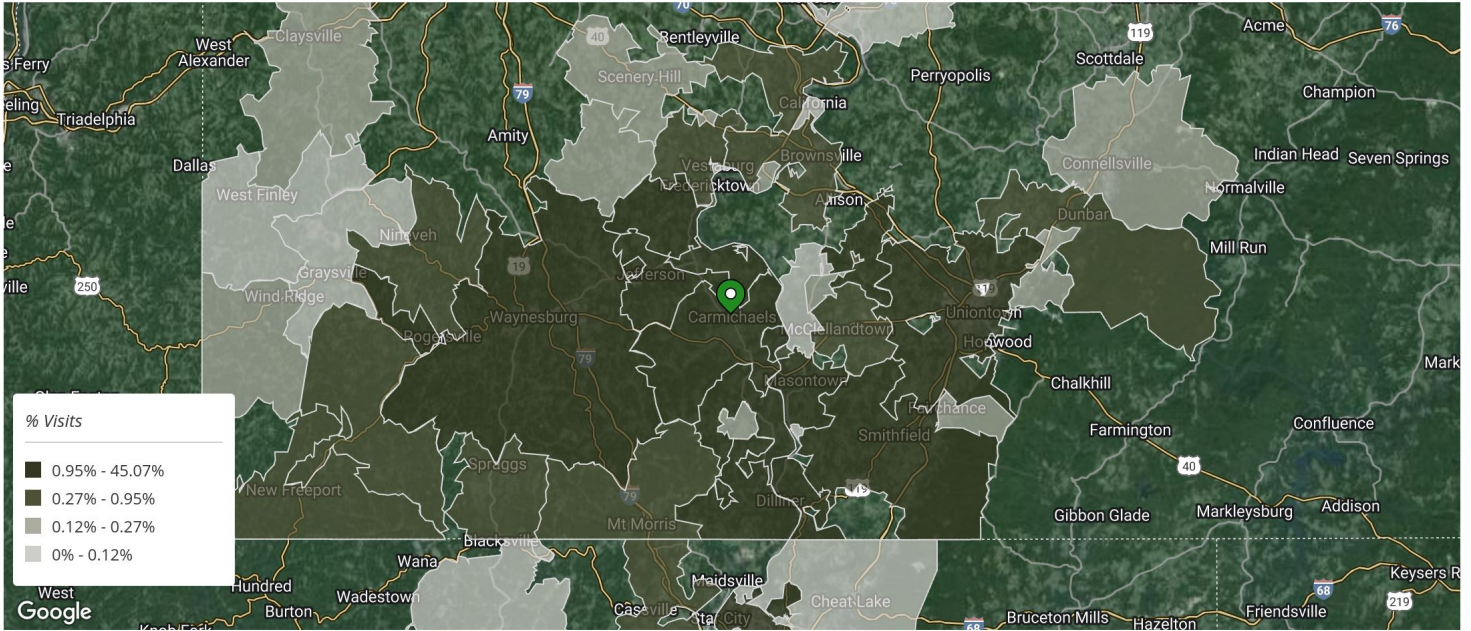

Jan 1st, 2023 - Dec 31st, 2023
Data provided by Placer Labs Inc. (www.placer.ai)

Visits Trend

Flenniken Public Library
E George St, Carmichaels, PA

Weekly | Visits | Jan 1st, 2023 - Dec 31st, 2023
Data provided by Placer Labs Inc. (www.placer.ai)

Visitors By Origin

Flenniken Public Library
102 E George St, Carmichaels, PA 15320

Flenniken Public Library
102 E George St, Carmichaels, PA 15320

Zipcode / City	Visits (% of Total)
15320 Carmichaels, PA	6K (45.1%)
15370 Waynesburg, PA	1.2K (9%)
15344 Jefferson, PA	964 (7.3%)
15478 Smithfield, PA	475 (3.6%)
15461 Masontown, PA	356 (2.7%)
15325 Crucible, PA	333 (2.5%)
15338 Greensboro, PA	324 (2.4%)
15327 Dilliner, PA	291 (2.2%)
15357 Rices Landing, PA	261 (2%)
15351 Nemacolin, PA	254 (1.9%)