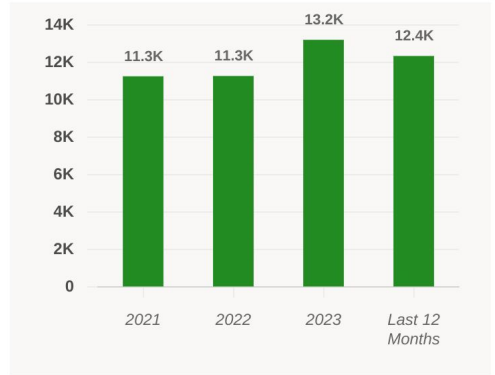

2023 Visitor Report

Jan 1 - Dec 31, 2023

Metrics

Flenniken Public Library
102 E George St, Carmichaels, PA 15320

Visits	13.2K	Panel Visits	966
Visitors	5.7K	Visits YoY	+17.1%
Visit Frequency	2.32	Visits Yo2Y	+17.3%
Avg. Dwell Time	47 min	Visits Yo3Y	+83.5%

Jan 1st, 2023 - Dec 31st, 2023
Data provided by Placer Labs Inc. (www.placer.ai)

Visits Trend

Flenniken Public Library
E George St, Carmichaels, PA

Weekly | Visits | Jan 1st, 2023 - Dec 31st, 2023
Data provided by Placer Labs Inc. (www.placer.ai)