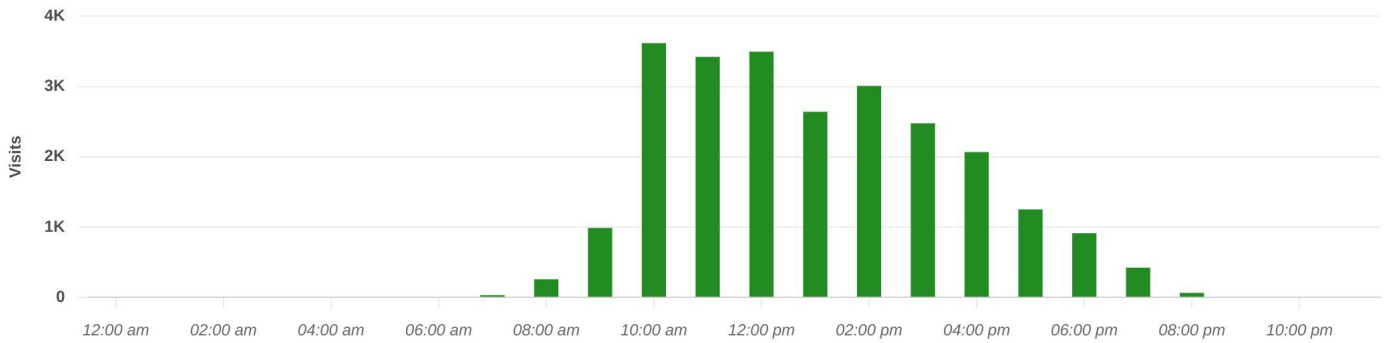

Hourly Visits

Flenniken Public Library
102 E George St, Carmichaels, PA 15320

Visits | Jan 1st, 2023 - Dec 31st, 2023
Data provided by Placer Labs Inc. (www.placer.ai)