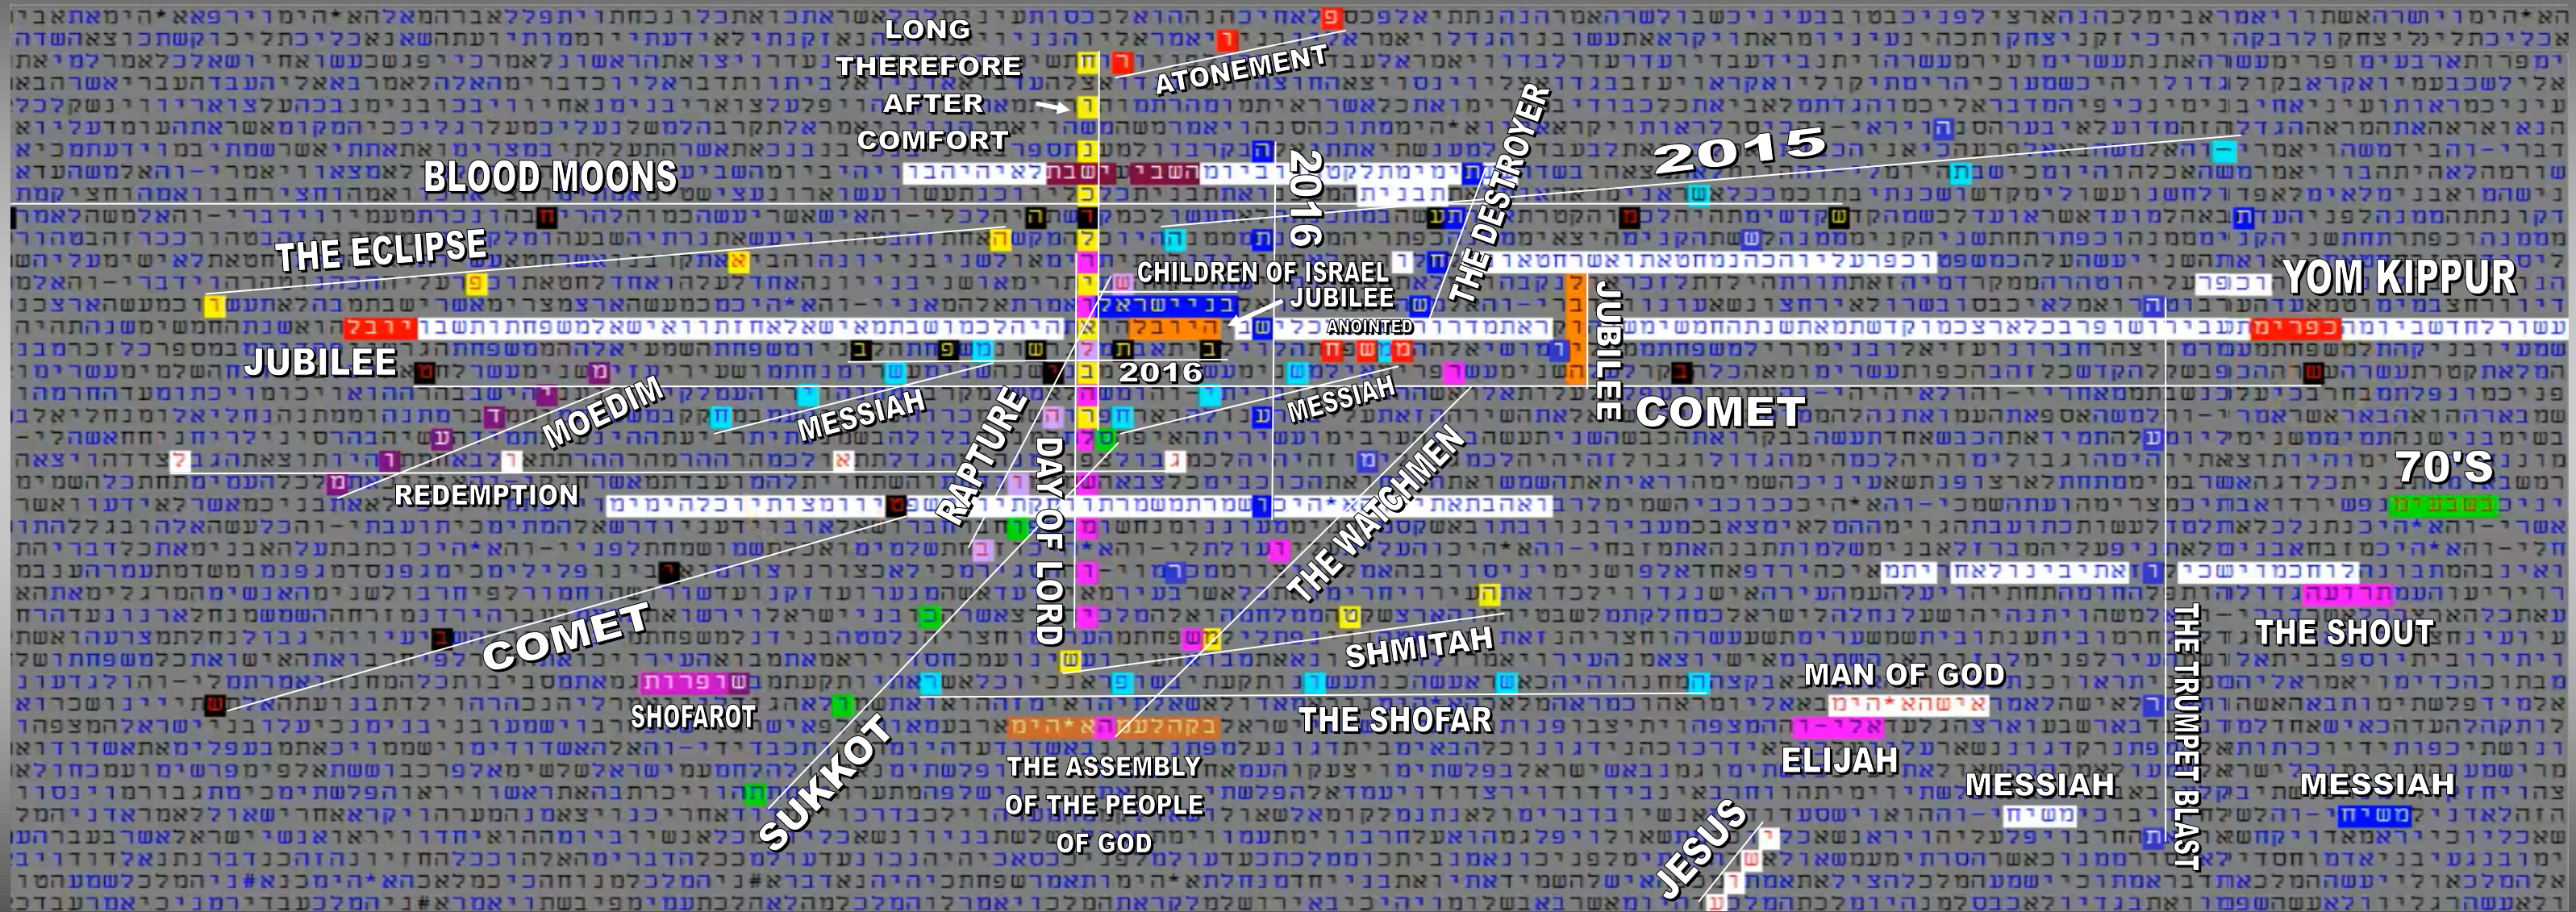

THE DAY OF THE LORD

Bible Code Matrix of Prophecy in Scripture

© MATTHEW WRIGHT MINISTRIES
Graphic layout by Luis B. Vega

RESOURCES
[youtube.com/user/TheMatt71269](https://www.youtube.com/user/TheMatt71269)
biblecodenow1@gmail.com
biblecodenow.com
[facebook.com/groups/code searcher](https://www.facebook.com/groups/code searcher)

SCRIPTURE SOURCE(S)
Old & New Testament
TorahSoft

FOR AN EXPLANATION - STUDY OF THE CHART CODE MATRIX, VISIT THE YOUTUBE CHANNEL VIDEO SERIES.
WIDTH: 11060 CENTER: 124779