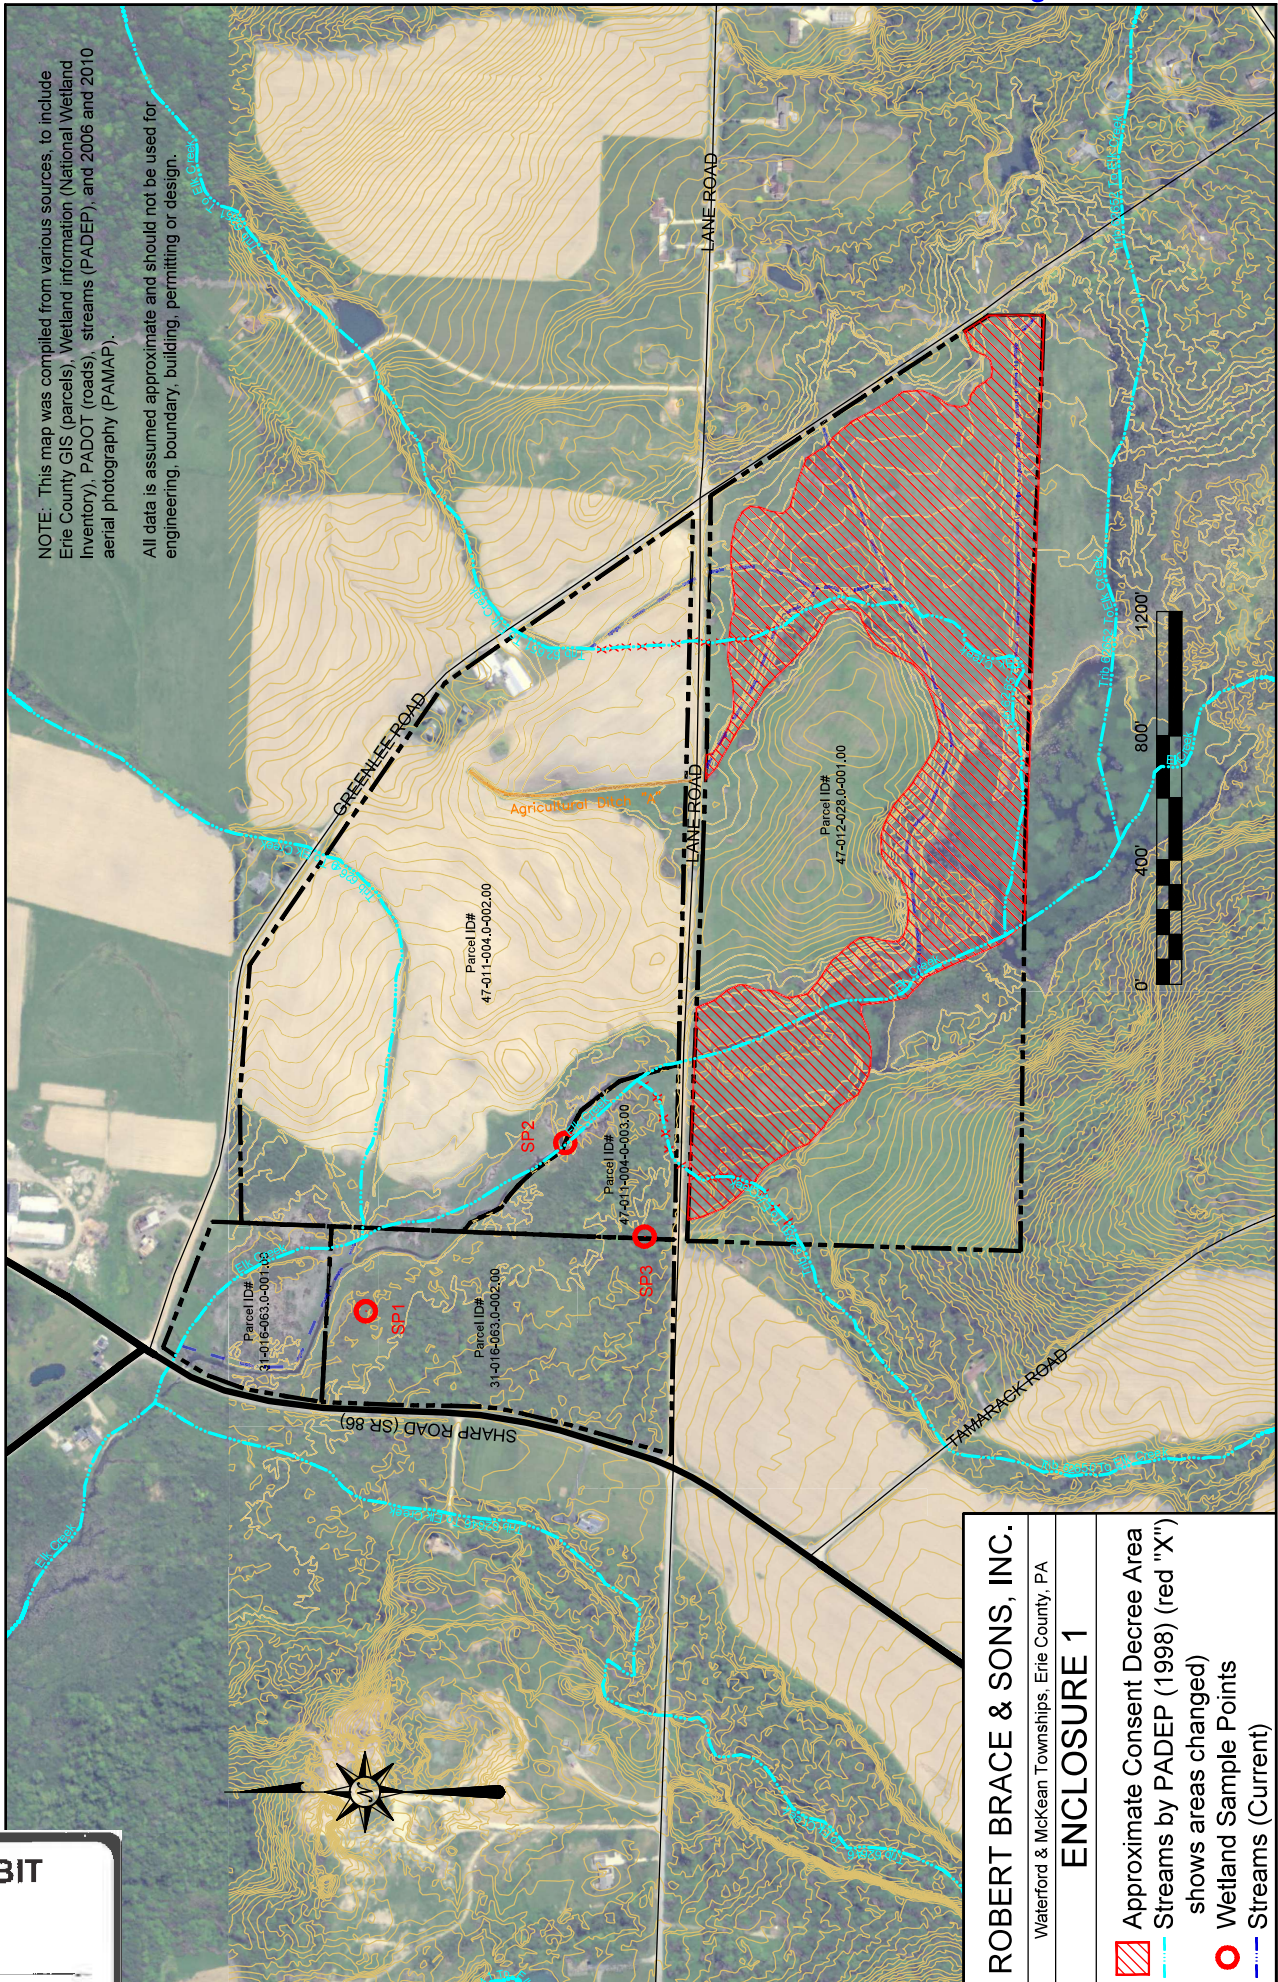

NOTE: This map was compiled from various sources, to include Erie County GIS (parcels), Wetland information (National Wetland Inventory), PADEP (roads), streams (PADEP), and 2006 and 2010 aerial photography (PAMAP).

All data is assumed approximate and should not be used for engineering, boundary, building, permitting or design.

ROBERT BRACE & SONS, INC.

Waterford & McKean Townships, Erie County, PA

ENCLOSURE 1

-  Approximate Consent Decree Area
-  Streams by PADEP (1998) (red "X") shows areas changed
-  Wetland Sample Points
-  Streams (Current)

EXHIBIT
7