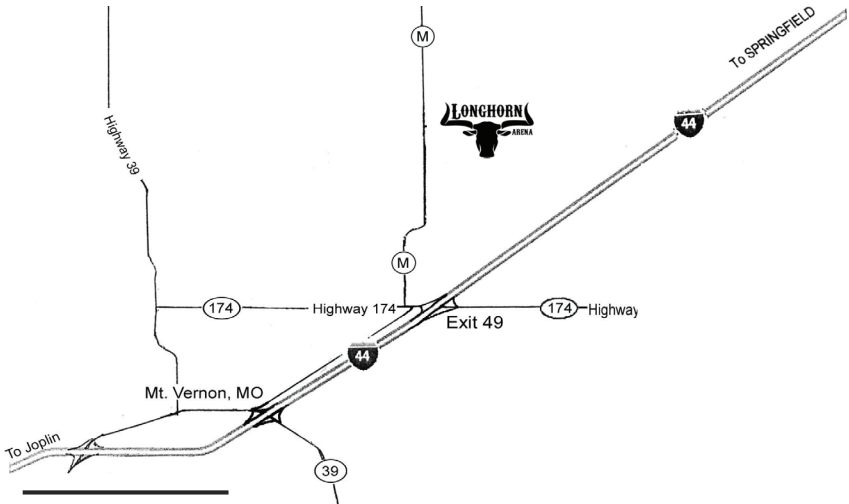

## Saturday Morning 9:00 AM August 10, 2019

1. AMHR Amateur Hunter - Under (1341)
2. AMHR Amateur Hunter - Over (1437)
3. Classic Amateur Hunter In Hand -46" & under (355)
4. AMHR Open Hunter 34" & Under (1315)
5. AMHR Open Hunter 34" – 38" (1415)
6. Classic Open Hunter 46 & Under (317)
7. AMHR Youth Hunter - Under (1316)
8. AMHR Youth Hunter - Over (1416)
9. Classic Youth Hunter in hand-46" & under (350)
10. AMHR Cool Jumper Mare/Gelding -38" & Under (1523)
11. AMHR Amateur Jumper - Under (1342)
12. AMHR Amateur Jumper - Over (1438)
13. AMHR Youth Jumper - Under (1318)
14. AMHR Youth Jumper - Over (1418)
15. Classic Amateur Jumper In Hand- 46" & Under (356)
16. Classic Youth Jumper In Hand - 46" & Under (351)
17. AMHR Amateur Halter Obstacle - Under (1338)
18. AMHR Open Halter Obstacle - 34" & Under (1313)
19. AMHR Open Halter Obstacle - 34" – 38" (1413)
20. AMHR Amateur Halter Obstacle - Over (1434)
21. Classic Amateur Halter Obstacle-46" & Under (349)
22. AMHR Youth Halter Obstacle - Under (1314)
23. AMHR Youth Halter Obstacle - Over (1414)
24. Classic Youth Halter Obstacle- 46" & Under (354)
25. AMHR Open Obstacle Driving –under (1327)
26. AMHR Amateur Obstacle Driving - under (1339)
27. AMHR Open Obstacle Driving –Over (1431)
28. AMHR Amateur Obstacle Driving –Over (1435)
29. NSPPR Yearling & Two Yr. Old in Hand Trail (1615)
30. NSPPR Yearling & Two Yr. Old Lounge Line (1612)
31. AMHR Lead line – 38" & under – Rider 6 & Younger/Leader 16 & Older (1513)
32. Classic Lead line- 46" & Under – Rider 6 & Younger/Leader 16 & Older (327)
33. Classic Walk/ Trot-46" & Under- 10 Years & Younger (330)
34. Classic Western under Saddle - 46" & Under- age 11-17 (360)
35. Classic Western under Saddle - 46 " & Under -age 10 & younger (352)