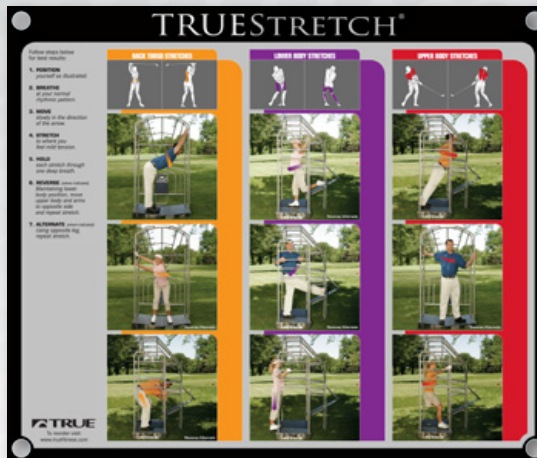

Proper Stretching Improves Your Swing

A simple round of golf requires continual, complex body movements in three planes of motion: front to back, side-to-side and rotationally. Research indicates that stretching for 3-5 minutes prior to teeing off can increase club speed by as much as 5 mph.

Stay in the Fairway

Stretching is a simple way to improve your swing and decrease the chance of injury. Nearly 70% of all golfers experience golf related injuries that cause them to miss playing time. TRUEStretch reduces that risk by stretching key muscle groups and minimizes the likelihood of a strain in the lower back, shoulders, elbows, or wrists.

Self-Guided Stretch Routine from a Top Golf Fitness Expert

Your TRUEStretch includes an easy-to-follow stretching routine. These effective and simple exercises are displayed on a placard mounted directly on the TRUEStretch unit. Like many top athletes and trainers who follow similar routines, your golfers will quickly realize the importance of flexibility and stretching to their overall game.

Low Maintenance

The intelligent and sturdy design of the TRUEStretch includes a tubular steel frame and non-skid base that is weighted to stay in place.

On Course for Year-Round Use

The TRUEStretch is right at home on the driving range or near the first tee. Steel stakes are provided to secure the TRUEStretch to the ground during inclement weather.

FRAME	Frame	Structural Tubular Steel Frame
	Finish	Powder Coat Paint
	Base Surface	Polyethylene Platform with Non-Skid Rubber Padding
PHYSICAL SPECIFICATIONS	Footprint	87"H x 48"W x 57"D (221 cm x 122cm x 145 cm)
	Weight	180 lbs (82 kg)
	Shipping Weight	246 lbs (112 kg)
	Maximum User Weight	500 lbs (227 kg)
WARRANTY	Warranty Classification	Parts 1 Year, Labor 1 Year

Warranties outside the U.S. and Canada may vary - Please contact your dealer for details. Specifications subject to change without notice.