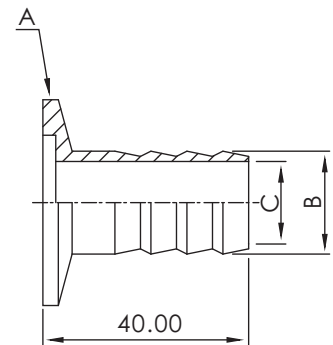

Adaptors

KF FLANGES to WELCH PUMP ADAPTORS

*Material: SS 304L

Part Number	Size	A	B
AD-WP-KF16x062	KF16-WP1	KF16	45.00
AD-WP-KF16x075	KF16-WP2	KF16	65.00
AD-WP-KF25x100	KF25-WP1	KF25	70.10
AD-WP-KF40x150	KF40-WP1	KF40	65.00
AD-WP-KF40x175	KF40-WP2	KF40	65.30

AD

KF FLANGES to HOSE NOZZLES

*Material: SS 304L

Part Number	Size	A	B	C
AD-HS-KF10x008M	KF10-8mm	KF10	8.00	4.00
AD-HS-KF10x012M	KF10-12mm	KF10	12.00	8.00
AD-HS-KF16x008M	KF16-8mm	KF16	8.00	4.00
AD-HS-KF16x012M	KF16-12mm	KF16	12.00	8.00
AD-HS-KF25x008M	KF25-8mm	KF25	8.00	4.00
AD-HS-KF25x012M	KF25-12mm	KF25	12.00	8.00
AD-HS-KF25x016M	KF25-16mm	KF25	16.00	12.00
AD-HS-KF25x020M	KF25-20mm	KF25	20.00	16.00
AD-HS-KF40x012M	KF40-12mm	KF40	12.00	8.00
AD-HS-KF40x016M	KF40-16mm	KF40	16.00	12.00
AD-HS-KF40x020M	KF40-20mm	KF40	20.00	16.00
AD-HS-KF40x025M	KF40-25mm	KF40	25.00	20.00
AD-HS-KF50x025M	KF50-25mm	KF50	25.00	20.00