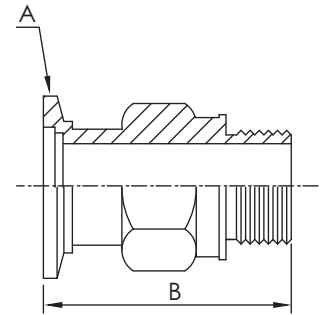

Adaptors

KF FLANGES to WELCH PUMP ADAPTORS

*Material: SS 304L

Part Number	Size	A	B
AD-WP-KF16x062	KF16-WP1	KF16	45.00
AD-WP-KF16x075	KF16-WP2	KF16	65.00
AD-WP-KF25x100	KF25-WP1	KF25	70.10
AD-WP-KF40x150	KF40-WP1	KF40	65.00
AD-WP-KF40x175	KF40-WP2	KF40	65.30

AD

KF FLANGES to HOSE NOZZLES

*Material: SS 304L

Part Number	Size	A	B	C
AD-HS-KF10x008M	KF10-8mm	KF10	8.00	4.00
AD-HS-KF10x012M	KF10-12mm	KF10	12.00	8.00
AD-HS-KF16x008M	KF16-8mm	KF16	8.00	4.00
AD-HS-KF16x012M	KF16-12mm	KF16	12.00	8.00
AD-HS-KF25x008M	KF25-8mm	KF25	8.00	4.00
AD-HS-KF25x012M	KF25-12mm	KF25	12.00	8.00
AD-HS-KF25x016M	KF25-16mm	KF25	16.00	12.00
AD-HS-KF25x020M	KF25-20mm	KF25	20.00	16.00
AD-HS-KF40x012M	KF40-12mm	KF40	12.00	8.00
AD-HS-KF40x016M	KF40-16mm	KF40	16.00	12.00
AD-HS-KF40x020M	KF40-20mm	KF40	20.00	16.00
AD-HS-KF40x025M	KF40-25mm	KF40	25.00	20.00
AD-HS-KF50x025M	KF50-25mm	KF50	25.00	20.00