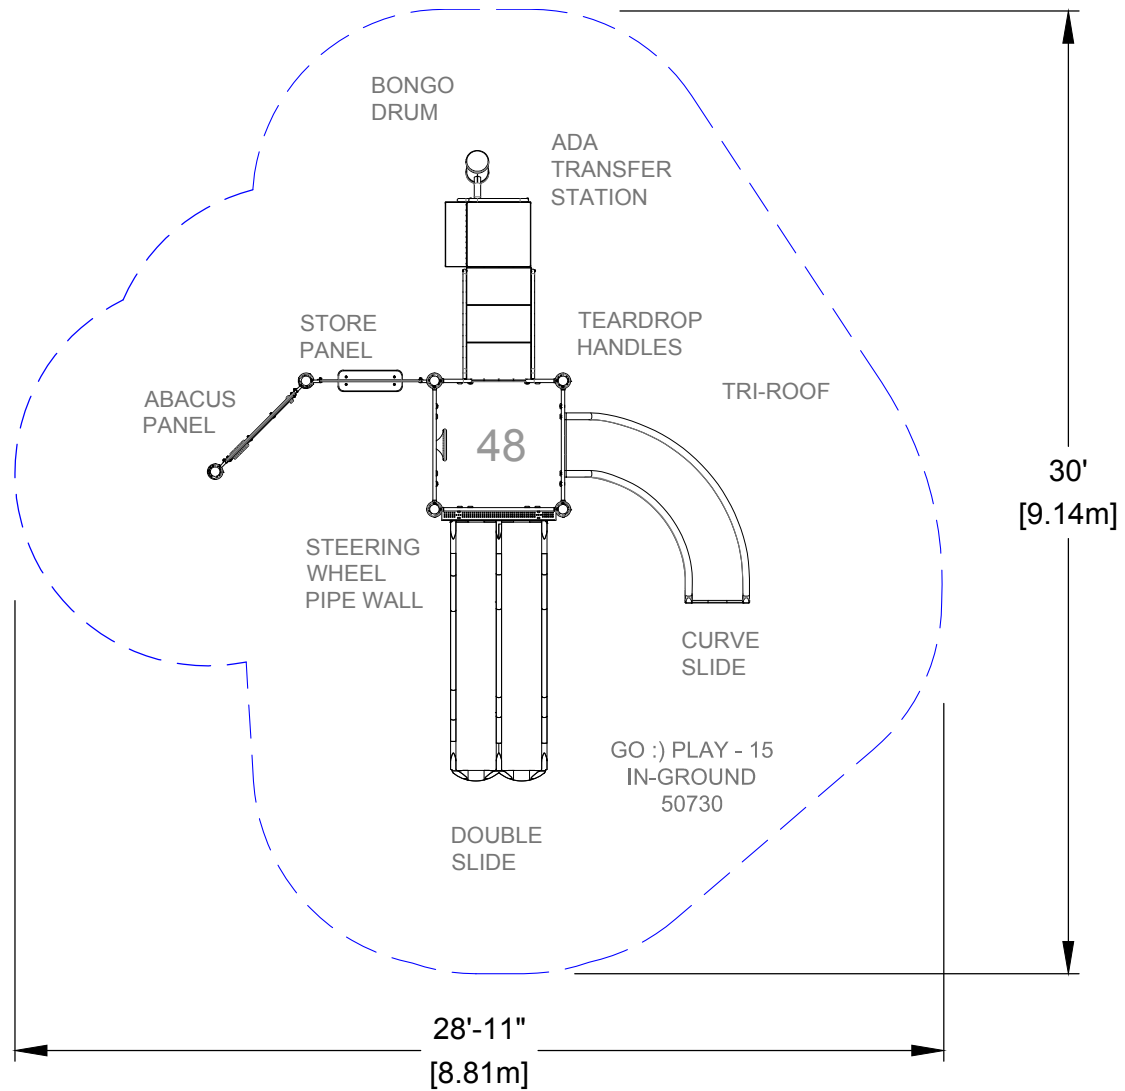

GO PLAY :) SYSTEM 15 – MARINA

PROJECT GP 15

GO PLAY :) SYSTEM 15 – SIENNA

GO PLAY :) SYSTEM 15 – SIENNA

GO PLAY :) SYSTEM 15

XCCENTPLAY.COM

DATE 05/06/2015
 PROJECT GP 15
 REVISION -
 DESIGNER Xccent

MIN. "FALL ZONE"
 28'-11" x 30'

MAX. FALL HEIGHT
 48"

AGES 2-5, 5-12

	total	req'd	
ELEVATED COMPONENTS	3	-	
ACCESSIBLE ELEVATED COMPONENTS	3	2	
GROUND LEVEL EVENTS	4	1	
DIFFERENT TYPES OF GROUND EVENTS	4	1	
APPROX. SQ FT	N/A	APPROX. PERIM	N/A