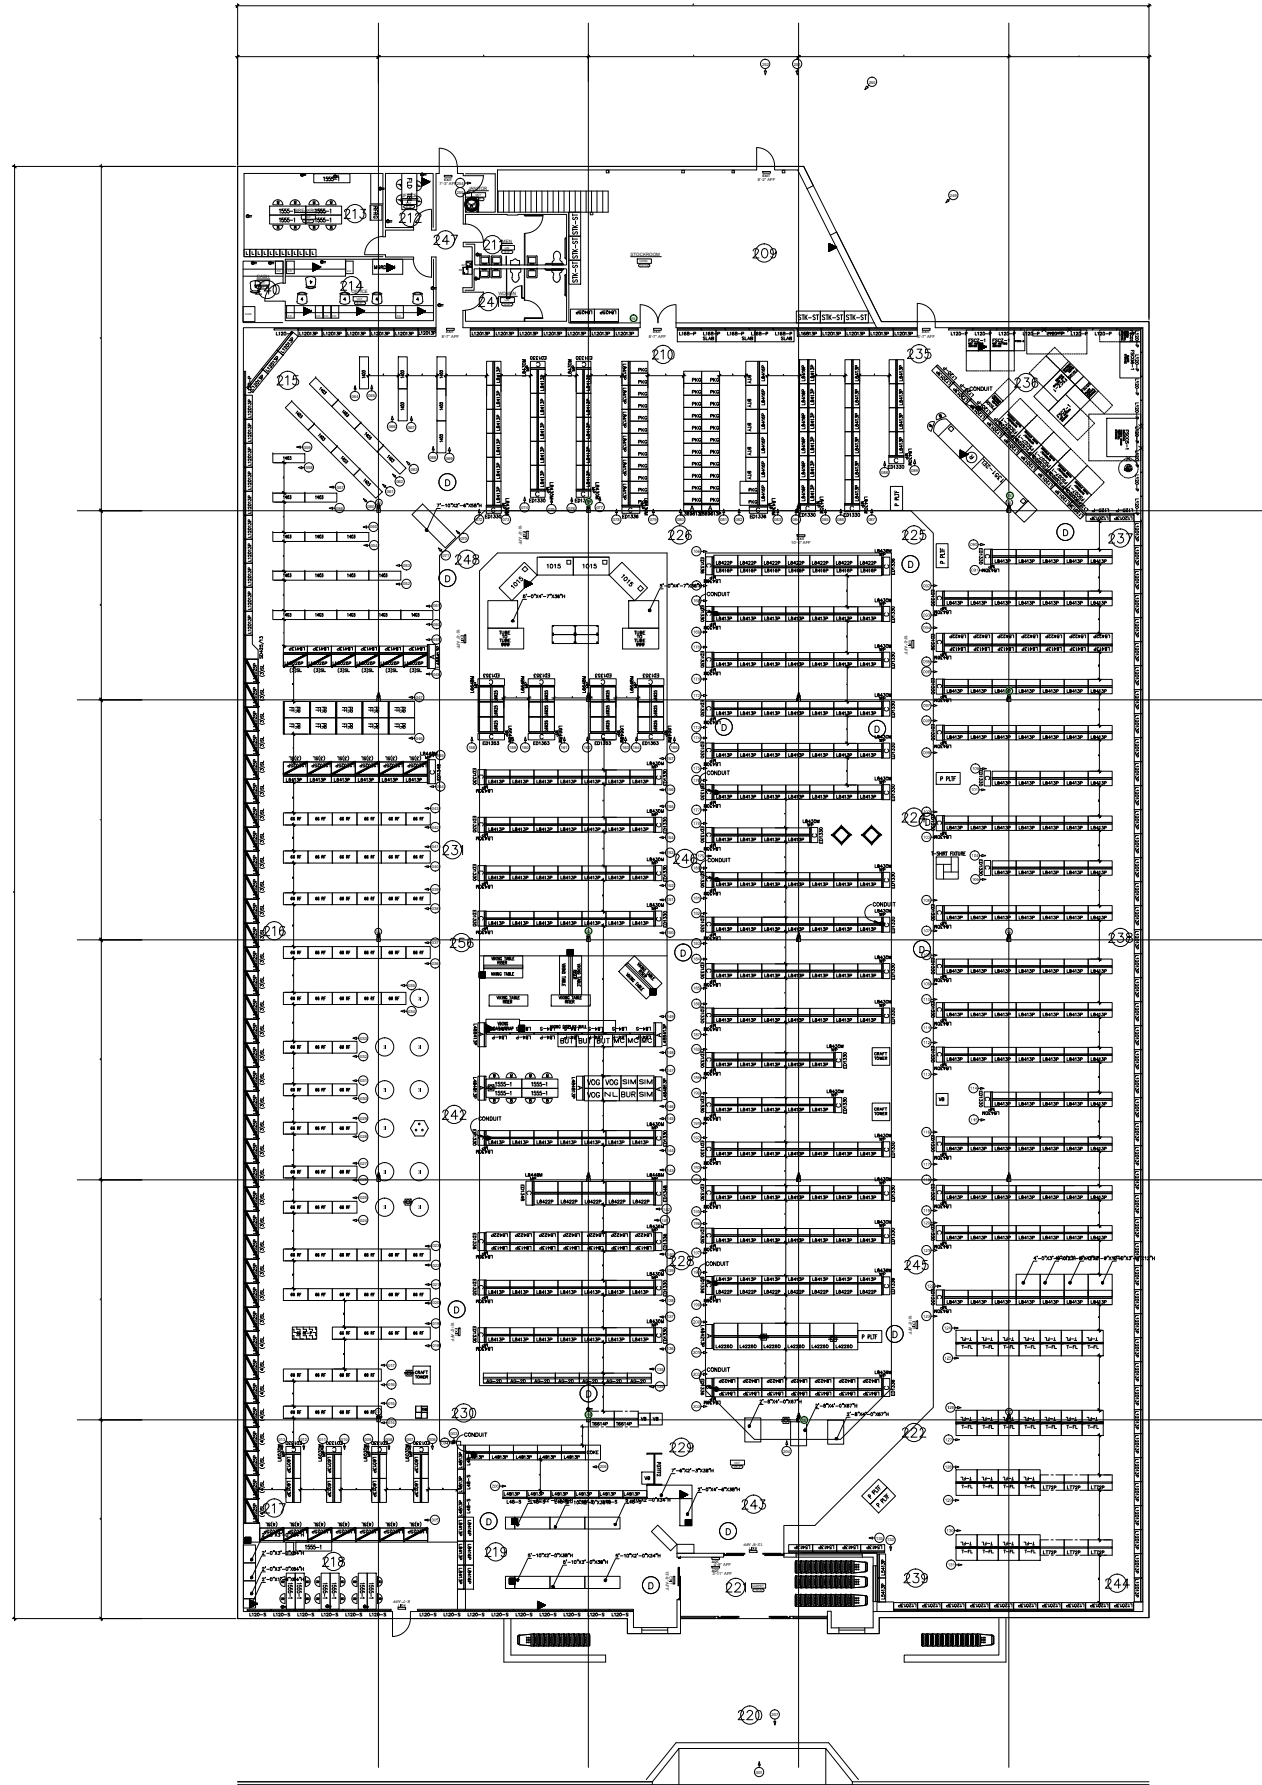

JOANN

fabric and craft stores®

360 Photo / As-Built Facility Survey

360 Photo/As-built Facility Survey

EXISTING SITE PHOTOGRAPH

Survey Date
October 15, 2013

REVISIONS:

CLIENT:

TITLE:

LOCATION:

DRAFTED BY:
R. Platt

PROJECT MANAGER:
R. Platt

DATE:
10-20-2013

DRAWING NUMBER:
A003

PAGE: **4** OF: **9**

Floor Plan