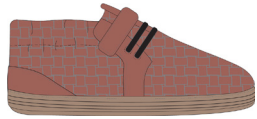

ROBEEZ®

FALL/WINTER 20

For Order Entry, Send ALL Orders to:
Kent & Diane Swee
Email: kswee@aol.com or 303-295-1028 fax
Call 303-295-1027

WWW.ROBEEZ.COM

#LOVEMYROBEEZ

- S O F T S O L E S -

STAY ON, PLAY ON

Elasticized ankle design ensures shoes stay on little feet

Ultra-soft, flexible materials bend in all directions for added comfort

Stitch and turn full suede outsole contributes to overall durability

SOFT SOLES

***JUDE**

leather | 9461130
us \$14 | ca \$18

***TATE**