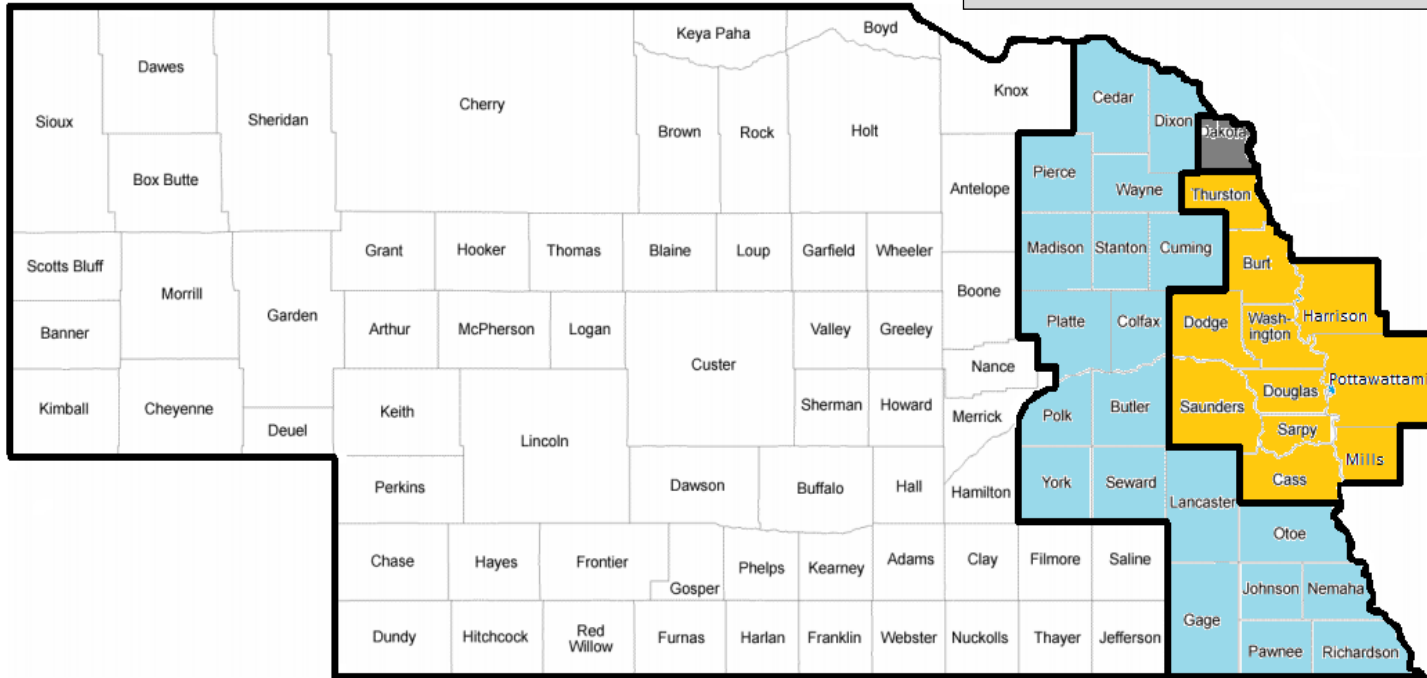

Kansas Nebraska SW Iowa Region

24 Hour Emergency Number: 844-334-7569

Regional Support

Brandon Holstrom, Regional Disaster Officer
Aaron Phillips, Regional Functional Manager
Ariane Messina, Regional Direct Services Specialist
Valerie Cundy, Regional Workforce Manager

515-720-1636 (cell) - brandon.holstrom@redcross.org
620-668-9091 (cell) - aaron.phillips@redcross.org
785-249-0938 (cell) - ariane.messina@redcross.org
785-230-5326 (cell) - valerie.cundy@redcross.org