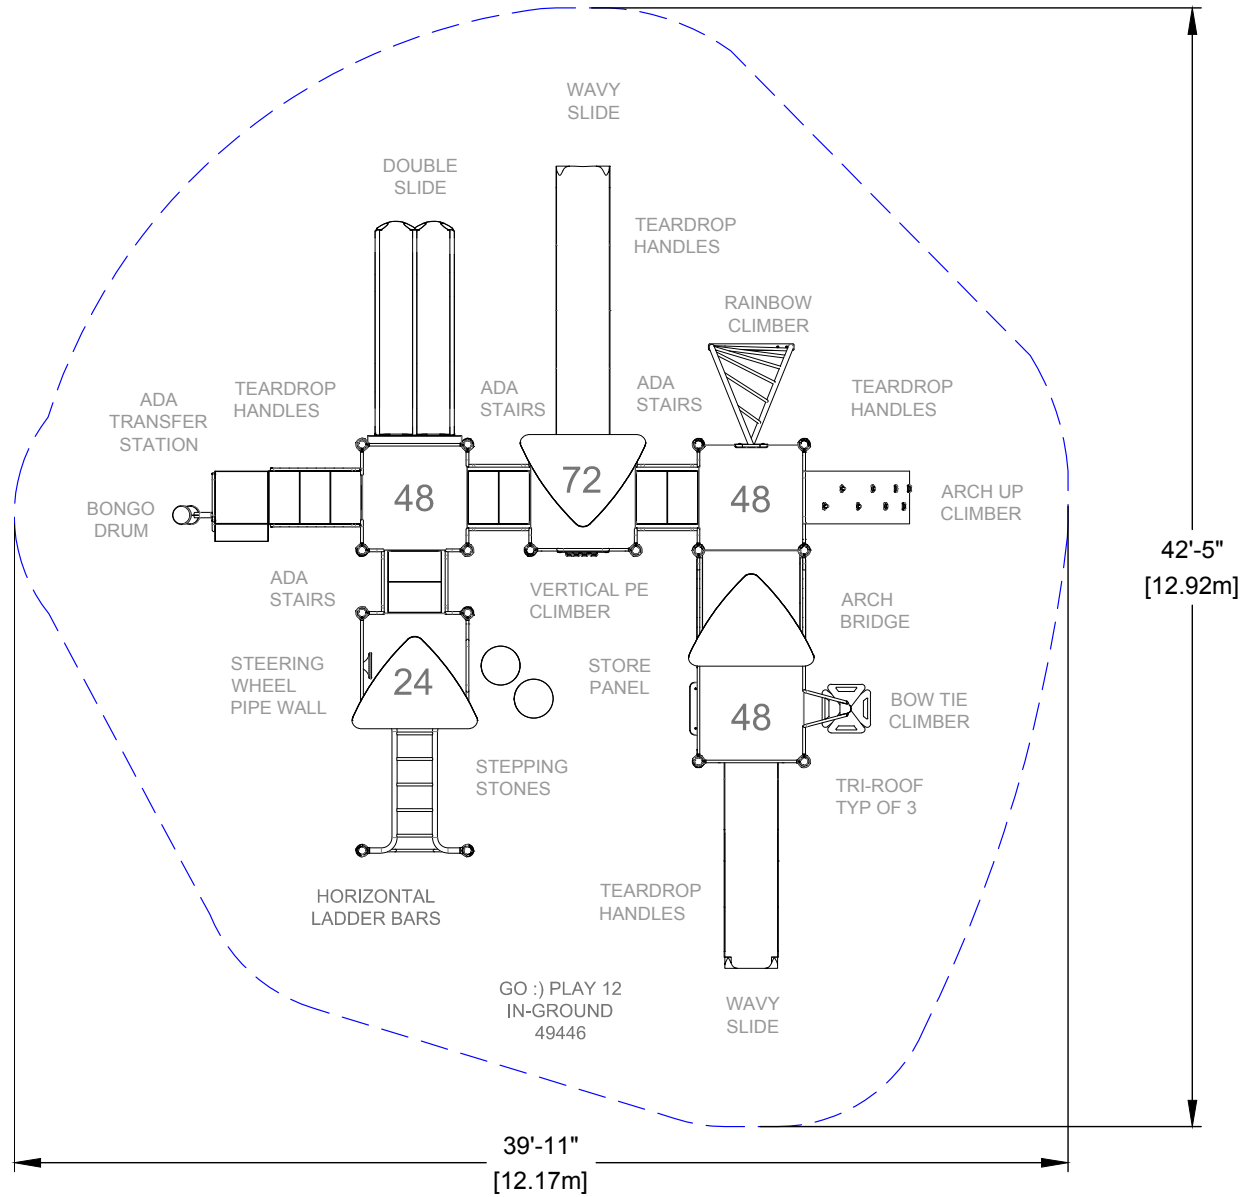

GO PLAY :) SYSTEM 12 – MARINA

PROJECT GP 12

GO PLAY :) SYSTEM 12 – MARINA

PROJECT GP 12

GO PLAY :) SYSTEM 12 – SIENNA

PROJECT GP 12

GO PLAY :) SYSTEM 12 – SIENNA

PROJECT GP 12

GO PLAY :) SYSTEM 12

DATE 03/26/2015
 PROJECT GP 12
 REVISION -
 DESIGNER Xccent

MIN. "FALL ZONE"
 39'11" x 42'5"
 MAX. FALL HEIGHT
 72"
 AGES 5-12

	total	req'd
ELEVATED COMPONENTS	10	-
ACCESSIBLE ELEVATED COMPONENTS	10	5
GROUND LEVEL EVENTS	6	3
DIFFERENT TYPES of GROUND EVENTS	3	3
APPROX. SQ FT	N/A	APPROX. PERIM
		N/A