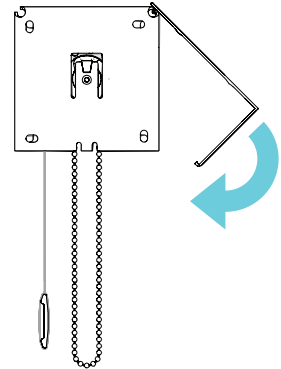

4" FASCIA - R-SERIES

Wall Mount

Ceiling Mount

Inside Mount

Attach Clutch, swing assembly to bracket

Rotate Hook over pin end

Attach Fascia Cover. Swing from top

Attach Face Plates