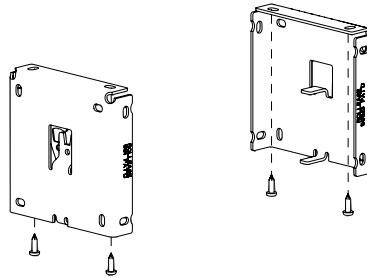

4" FASCIA - R-SERIES

Wall Mount

Ceiling Mount

Inside Mount

Attach Clutch, swing assembly to bracket

Rotate Hook over pin end

Attach Fascia Cover. Swing from top

Attach Face Plates