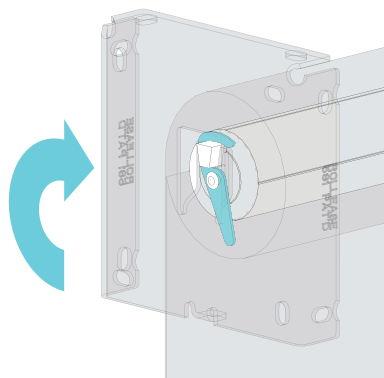

4" FASCIA - R-SERIES

Wall Mount

Ceiling Mount

Inside Mount

Attach Clutch, swing assembly to bracket

Rotate Hook over pin end

Attach Fascia Cover. Swing from top

Attach Face Plates