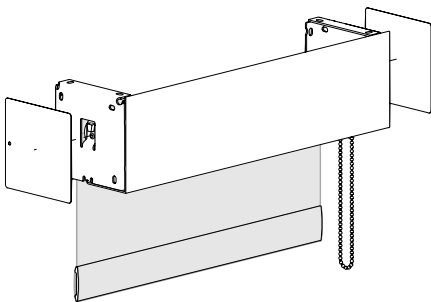

4" FASCIA - R-SERIES

Wall Mount

Ceiling Mount

Inside Mount

Attach Clutch, swing assembly to bracket

Rotate Hook over pin end

Attach Fascia Cover. Swing from top

Attach Face Plates