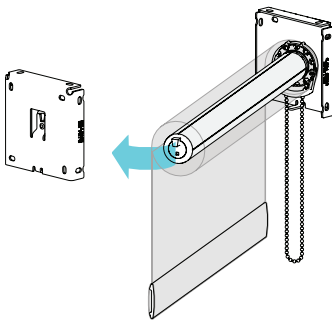

4" FASCIA - R-SERIES

Wall Mount

Ceiling Mount

Inside Mount

Attach Clutch, swing assembly to bracket

Rotate Hook over pin end

Attach Fascia Cover. Swing from top

Attach Face Plates