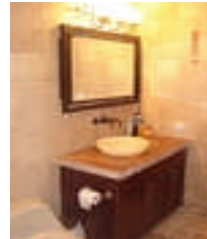

Kitchen & Bath Cabinets - RTA Cabinets always in stock - Custom Cabinets available

Merlot Cherry = **MLC**

Truffle Espresso = **TFE**

Champagne Toasted = **CHT**

Coffee Glaze-Glossy = **COG**

Deluxe White Shaker = **DWS**

Bamboo Natural Slab = **BNL**
Frameless Cabinet

White Shaker = **WHS**

Espresso Shaker

Bamboo Scotch Shaker = **BSS**
Frameless Cabinet

Bamboo Scotch Slab = **BSL**
Frameless Cabinet

Vanity Cabinets
with Vanity Tops