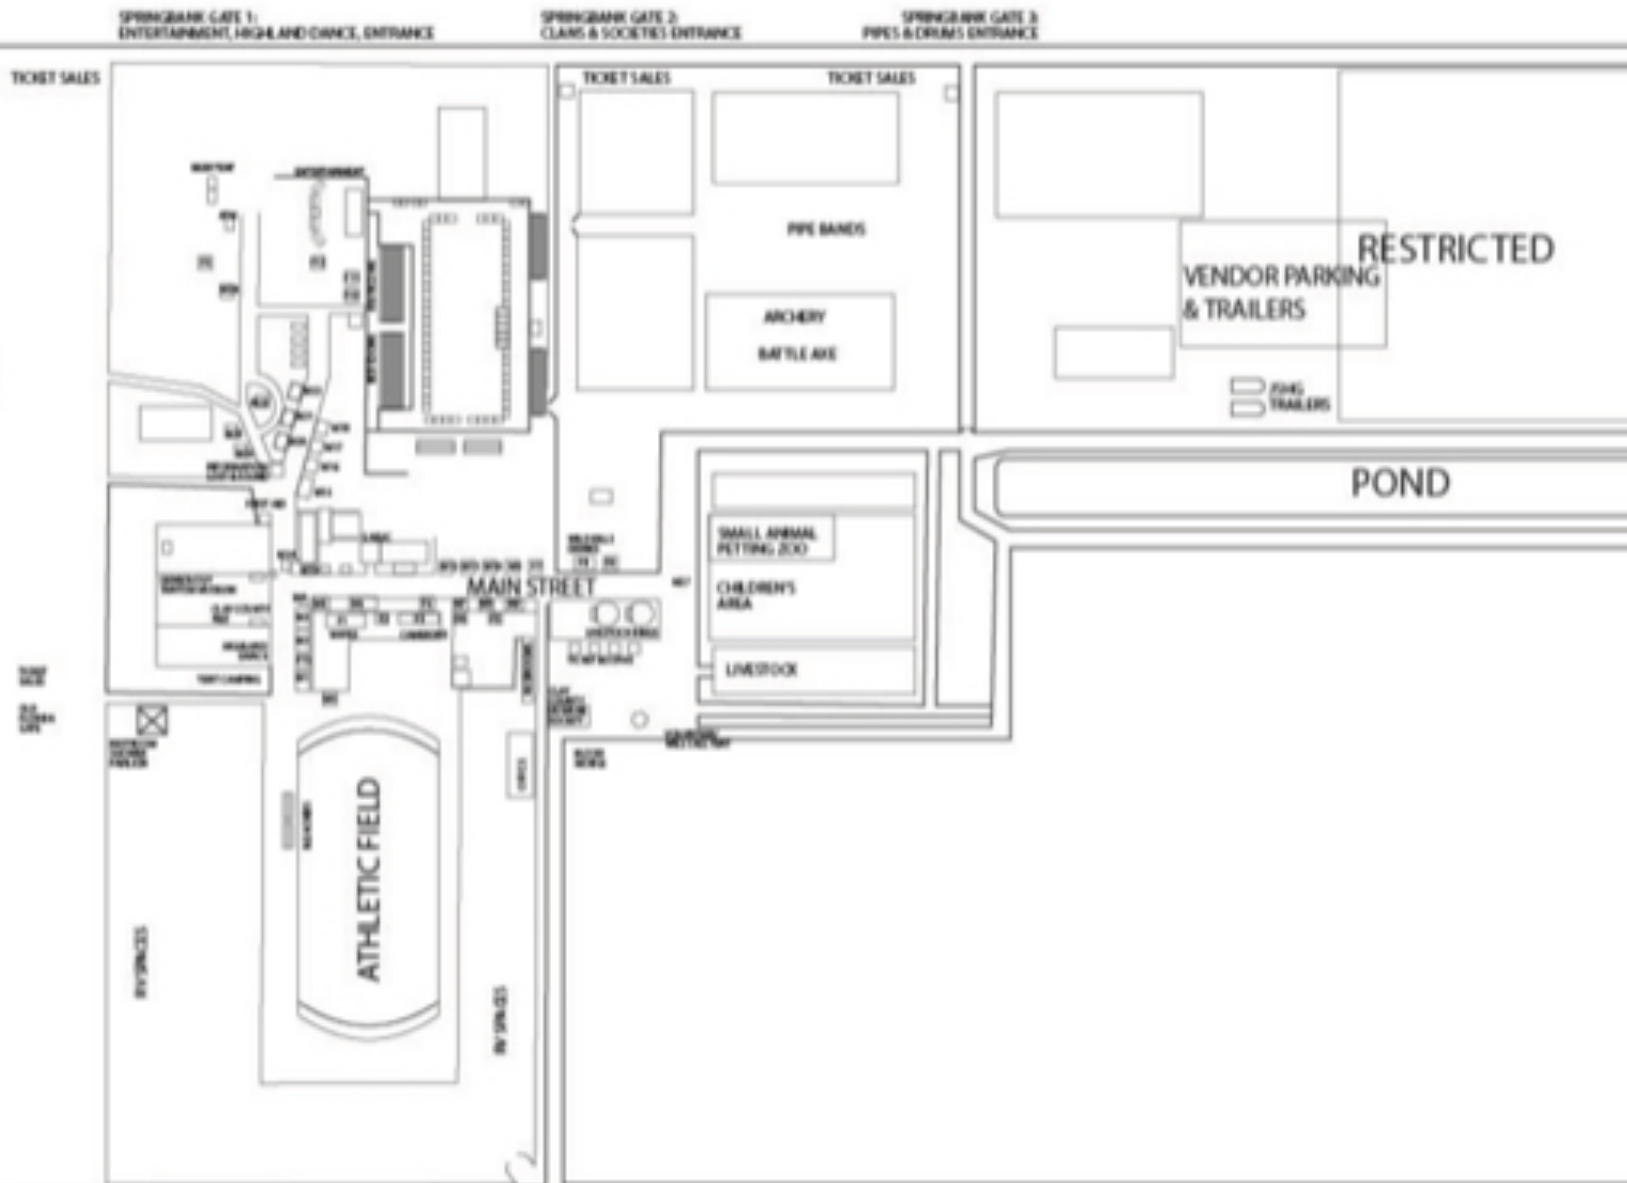

STATE ROAD 16

CLAY COUNTY  
AGRICULTURAL CENTER

OLD FLORIDA

## Food Key

- F1 - Maye's Food
- F2 -
- F3 - Cameron's British
- F4 - Scots Keltic Kitchen
- F5 - Allen's BBQ
- F6 - Old Fashion Ice Cream
- F7 - The Father's Heart
- F8 - Hawaii Fyve-Sno
- F9 - Wild Bills
- F10 - Mookies Kettle Korn
- F11 -
- F12 -
- F13 - Fuzzy's Lemonade
- F14 - Pretzel Lady

## Merch Key

- M0 - Real Time
- M1 - St. Kilda
- M2 -
- M3 - American Irish Luck
- M4 - The Celtic Bag
- M5 - Celtic Vibe
- M6 - Highland Heritage
- M7 - American Highlander
- M8 - Cape Woolamai
- M9 -
- M10 - Union Jack
- M11 - Spiral Flutes
- M12 - Quick Draw
- M13 - Timeless Irish Treasure
- M14 - Mud & Thread
- M15 - Fireball Designs
- M16 - Adrian Jenkins Photography
- M17 - County Argyle
- M18 - Lawren's Nest
- M19 - Lord of the Seas
- M20 - Celticness
- M21 -
- M22 - Cross Woodcraft
- M23 - Celtic Tide
- M24 - Motley Mike
- M25 - Albion Grove
- M26 - Scottish Gourmet
- M27 - Compleat Knight