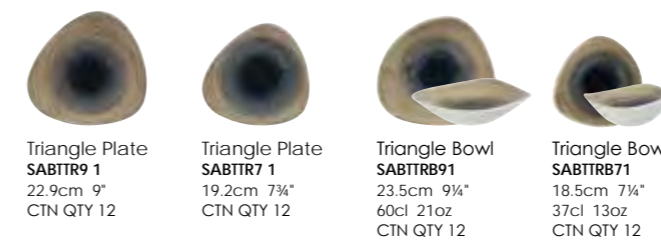

Chefs' Walled Plate
SABTWP211
21cm 8¼"
H: 2cm
CTN QTY 6

Organic Round Plate
SABTOG111
28.6cm 11¼"
CTN QTY 12

Organic Round Plate
SABTOG101
26.4cm 10½"
CTN QTY 12

Organic Round Plate
SABTOG81
21cm 8¼"
CTN QTY 12

Organic Round Plate
SABTOG71
18.6cm 7¼"
CTN QTY 12

Organic Round Bowl
SABTOGB11
25.3cm 9¾"
110cl 38oz
CTN QTY 12

Triangle Plate
SABTTR121
31.1cm 12¼"
CTN QTY 6

Triangle Plate
SABTTR101
26.5cm 10½"
CTN QTY 12

Triangle Plate
SABTTR91
22.9cm 9"
CTN QTY 12

Triangle Plate
SABTTR71
19.2cm 7¾"
CTN QTY 12

Triangle Bowl
SABTTRB91
23.5cm 9¼"
60cl 21oz
CTN QTY 12

Triangle Bowl
SABTTRB71
18.5cm 7¼"
37cl 13oz
CTN QTY 12

Covered by Churchill 5 Year Edge Chip Warranty