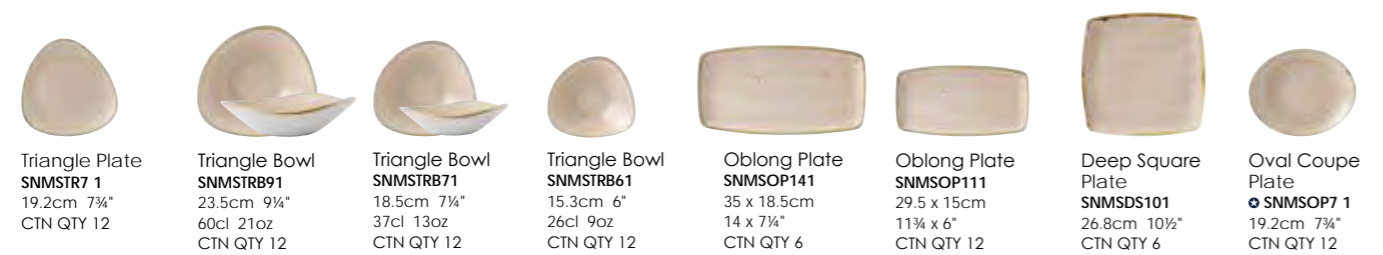

Triangle Plate SNMSTR7 1 19.2cm 7¾" CTN QTY 12	Triangle Bowl SNMSTRB91 23.5cm 9¼" 60cl 21oz CTN QTY 12	Triangle Bowl SNMSTRB71 18.5cm 7¼" 37cl 13oz CTN QTY 12	Triangle Bowl SNMSTRB61 15.3cm 6" 26cl 9oz CTN QTY 12	Oblong Plate SNMSOP141 35 x 18.5cm 14 x 7¼" CTN QTY 6	Oblong Plate SNMSOP111 29.5 x 15cm 11¾ x 6" CTN QTY 12	Deep Square Plate SNMSDS101 26.8cm 10½" CTN QTY 6	Oval Coupe Plate ● SNMSOP7 1 19.2cm 7¾" CTN QTY 12

✦ Covered by Churchill 5 Year Edge Chip Warranty