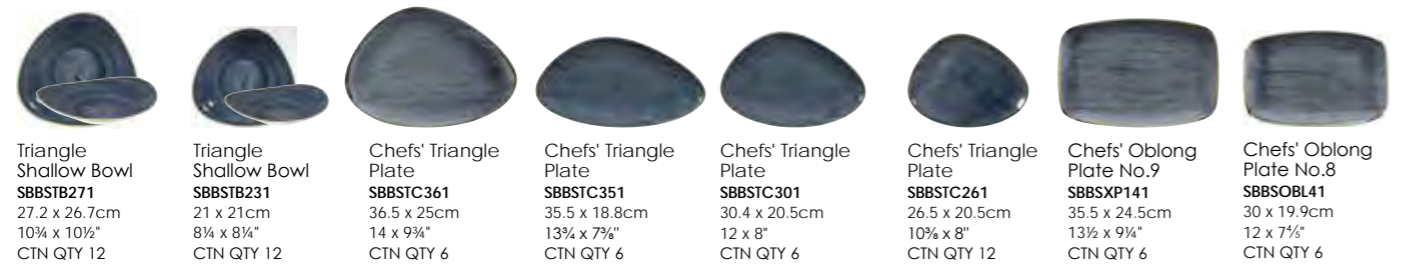

NEW ADDITIONS

Stonecast® Blueberry

Code: SBBS

HAND FINISHED

EACH PIECE IS UNIQUE

★ Covered by Churchill 5 Year Edge Chip Warranty

Stonecast® Sapphire Green

Code: SSGS

HAND FINISHED

EACH PIECE IS UNIQUE

★ Covered by Churchill 5 Year Edge Chip Warranty