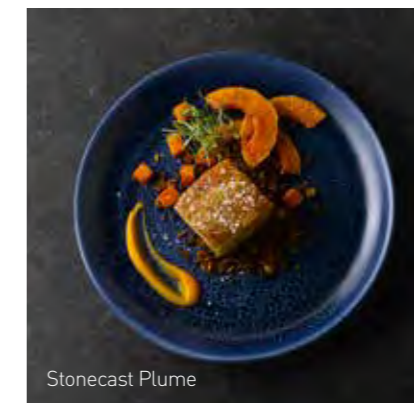

A striking tableware choice, fresh ingredients stand out against cool blue colours. Stonecast features a variety of blue shades, from subtle Stonecast Duck Egg and dusky Blueberry to vibrant Plume Ultramarine and Patina Cobalt Blue.

Luzca ingredientes frescos de una manera sorprendente con las distintas tonalidades de colores azules. Stonecast presenta una variedad de tonos azules, desde el sutil Stonecast Duckegg y el azul oscuro de Blueberry hasta el vibrante Plume Ultramarine y Patina Cobalt Blue.

Frische Zutaten heben sich von kühlen Blautönen besonders gut ab und stellen die Speisen in den Vordergrund. Stonecast bietet eine Vielzahl von Blautönen, von dezentem Stonecast Duck Egg Blue über das dunklere Blueberry Blue bis hin zu leuchtenden Farbgebungen wie Plume, Ultramarine und Patina Cobalt Blue.

Una suggestiva scelta delle stoviglie, prodotti genuini risaltano contro i bei colori blue. Stonecast presenta una varietà di tonalità di blue, dal delicato Stonecast Duck egg e lo scuro Blueberry all'intenso Plume Ultramarine e Patina Cobalt Blue.

Un choix de vaisselle remarquable, les ingrédients frais contrastent sur les tons bleus. Stonecast dispose d'une variété de nuances bleues, allant des gammes délicates Stonecast Duck Egg et Blueberry aux gammes plus vives Plume Ultramarine et Patina Cobalt Blue.