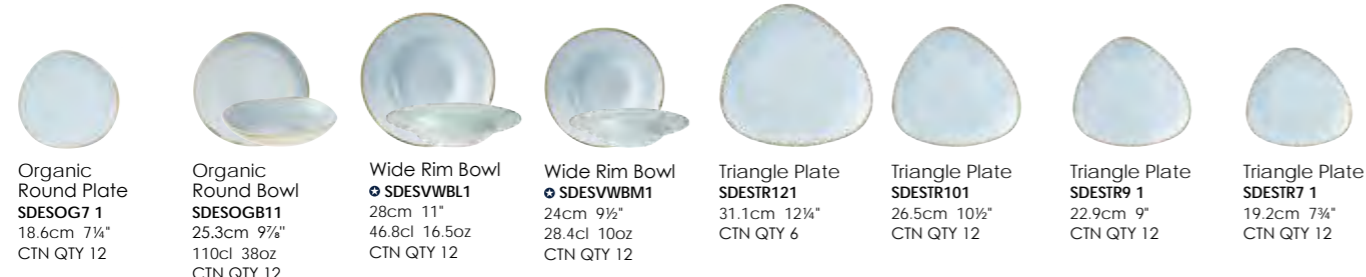

Organic Round Plate SDESOG7 1 18.6cm 7¼" CTN QTY 12
Organic Round Bowl SDESOGB11 25.3cm 9¾" 110cl 38oz CTN QTY 12
Wide Rim Bowl SDESVMWBL1 28cm 11" 46.8cl 16.5oz CTN QTY 12
Wide Rim Bowl SDESVMWBM1 24cm 9½" 28.4cl 10oz CTN QTY 12
Triangle Plate SDESTR121 31.1cm 12¼" CTN QTY 6
Triangle Plate SDESTR101 26.5cm 10½" CTN QTY 12
Triangle Plate SDESTR9 1 22.9cm 9" CTN QTY 12
Triangle Plate SDESTR7 1 19.2cm 7¾" CTN QTY 12