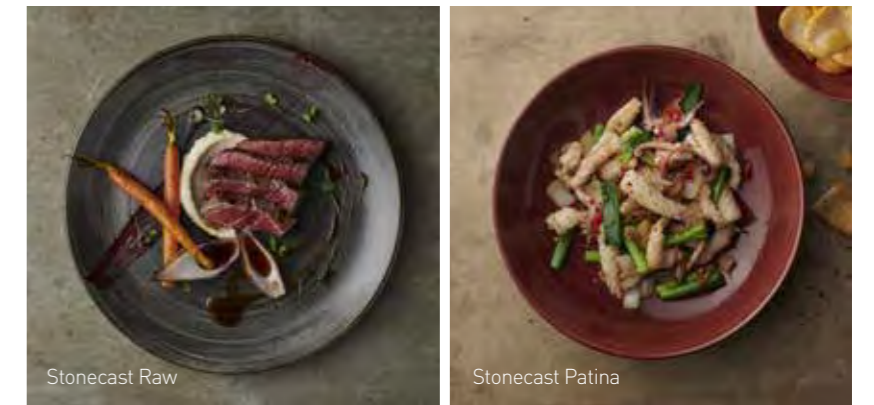

Industrial

The industrial look continues to be a key trend in hospitality interior design, with dark tones, metallics and unfinished surfaces.

Industrial colours in large open spaces create a raw, urban aesthetic. Complement this design trend with black tableware in Stonecast Raw and Patina Iron Black, or warm metallic shades such as Patina Rust Red and Vintage Copper.

Los colores industriales en grandes espacios abiertos crean una auténtica estética urbana. Complemente esta tendencia de diseño con vajillas negras en Stonecast Raw y Patina Iron Black, o con cálidos tonos metálicos como Patina Rust Red y Vintage Copper.

Industriefarben in großen, offenen Räumen schaffen eine raue, urbane Ästhetik. Ergänzen Sie diesen Designtrend mit schwarzem Geschirr in Stonecast Raw und Patina Iron Black oder warmen Metall Tönen wie Patina Rust Red und Vintage Copper.

I colori industriali negli spazi open space, creano una estetica urbana grezza. Questi trend si abbinano con stoviglie nere in Stonecast Raw e Patina Iron Black, oppure calde sfumature metalliche come il Patina Rust Red e Vintage Copper.

Les couleurs industrielles dans les grands espaces ouverts créent une esthétique urbaine et rustique. Complétez cette tendance avec de la vaisselle sombre de la collection Stonecast Raw et Patina Iron Black, ou bien optez pour des teintes métalliques chaleureuses telles que Patina Rust Red et Vintage Copper.