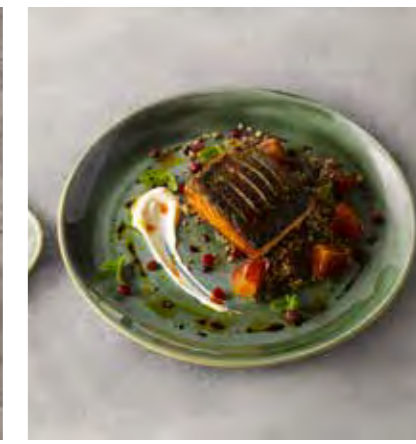

Stonecast® Sapphire Green

Code: SSGS

HAND FINISHED

EACH PIECE IS UNIQUE