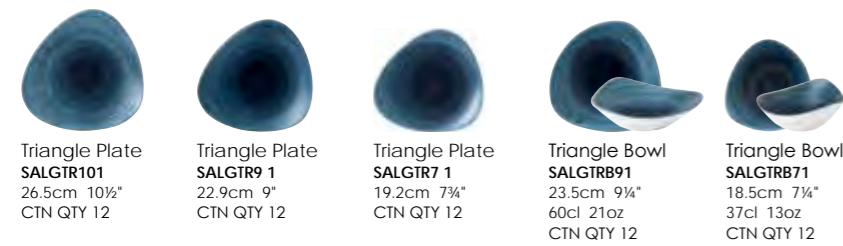

Coupe Plate
SALGEV111
28.8cm 11¼"
CTN QTY 12

Coupe Plate
SALGEV101
26cm 10¼"
CTN QTY 12

Coupe Plate
SALGEVP81
21.7cm 8½"
CTN QTY 12

Coupe Plate
SALGEVP61
16.5cm 6½"
CTN QTY 12

Deep Coupe Plate
SALGPD271
28.1cm 11"
H: 3.7cm
CTN QTY 12

Deep Coupe Plate
SALGPD251
25.5cm 10"
H: 3.5cm
CTN QTY 12

Deep Coupe Plate
SALGPD221
22.5cm 8¾"
H: 2.7cm
CTN QTY 12

Triangle Plate
SALGTR121
31.1cm 12¼"
CTN QTY 6

Triangle Plate
SALGTR101
26.5cm 10½"
CTN QTY 12

Triangle Plate
SALGTR91
22.9cm 9"
CTN QTY 12

Triangle Plate
SALGTR71
19.2cm 7¾"
CTN QTY 12

Triangle Bowl
SALGTRB91
23.5cm 9¼"
60cl 21oz
CTN QTY 12

Triangle Bowl
SALGTRB71
18.5cm 7¼"
37cl 13oz
CTN QTY 12