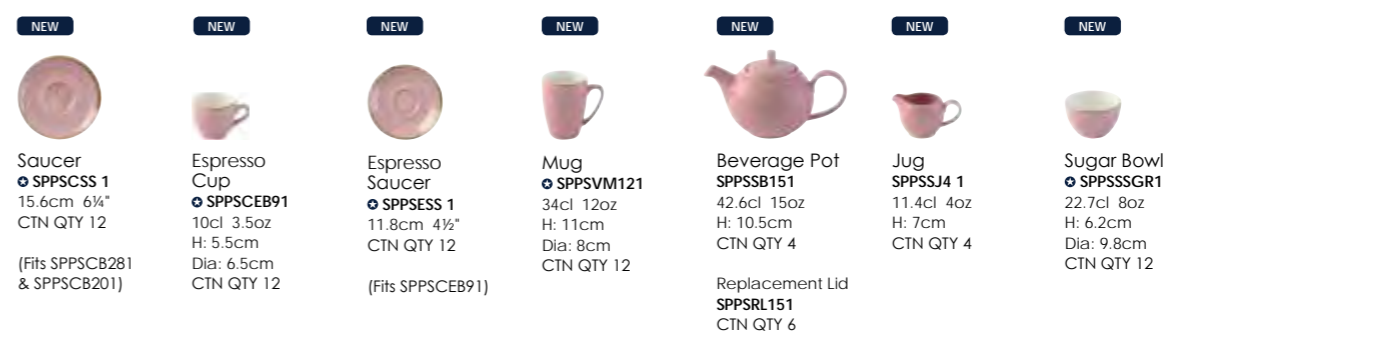

Saucer
SPPSCSS1
15.6cm 6¼"
CTN QTY 12
(Fits SPPSCB281 & SPPSCB201)

Espresso Cup
SPPSCEB91
10cl 3.5oz
H: 5.5cm
Dia: 6.5cm
CTN QTY 12

Espresso Saucer
SPPSESS1
11.8cm 4½"
CTN QTY 12
(Fits SPPSCEB91)

Mug
SPPSVM121
34cl 12oz
H: 11cm
Dia: 8cm
CTN QTY 12

Beverage Pot
SPPSSB151
42.6cl 15oz
H: 10.5cm
CTN QTY 4

Jug
SPPSSJ41
11.4cl 4oz
H: 7cm
CTN QTY 4

Sugar Bowl
SPPSSGR1
22.7cl 8oz
H: 6.2cm
Dia: 9.8cm
CTN QTY 12

Replacement Lid
SPPSRL151
CTN QTY 6