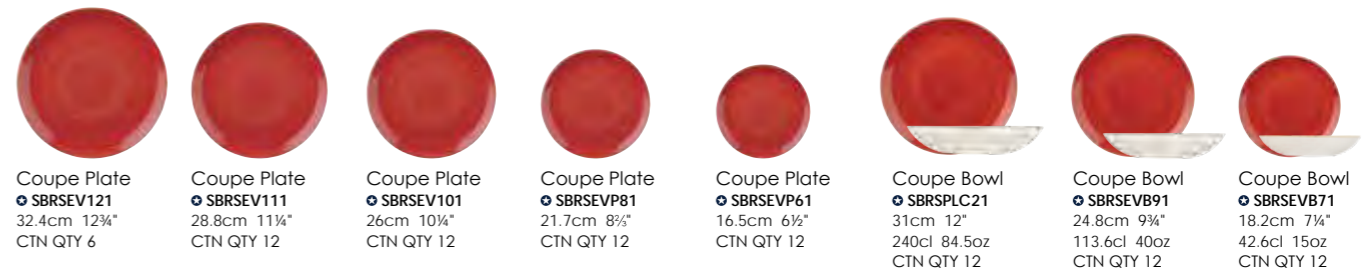

★ Covered by Churchill 5 Year Edge Chip Warranty

Stonecast® Berry Red

Code: SBRS

HAND FINISHED

EACH PIECE IS UNIQUE

Coupe Plate ◉ SBRSEV121 32.4cm 12¾" CTN QTY 6	Coupe Plate ◉ SBRSEV111 28.8cm 11¼" CTN QTY 12	Coupe Plate ◉ SBRSEV101 26cm 10¼" CTN QTY 12	Coupe Plate ◉ SBRSEVP81 21.7cm 8½" CTN QTY 12	Coupe Plate ◉ SBRSEVP61 16.5cm 6½" CTN QTY 12	Coupe Bowl ◉ SBRSPLC21 31cm 12" 240cl 84.5oz CTN QTY 12	Coupe Bowl ◉ SBRSEVB91 24.8cm 9¾" 113.6cl 40oz CTN QTY 12	Coupe Bowl ◉ SBRSEVB71 18.2cm 7¼" 42.6cl 15oz CTN QTY 12
--	---	---	--	--	---	---	--