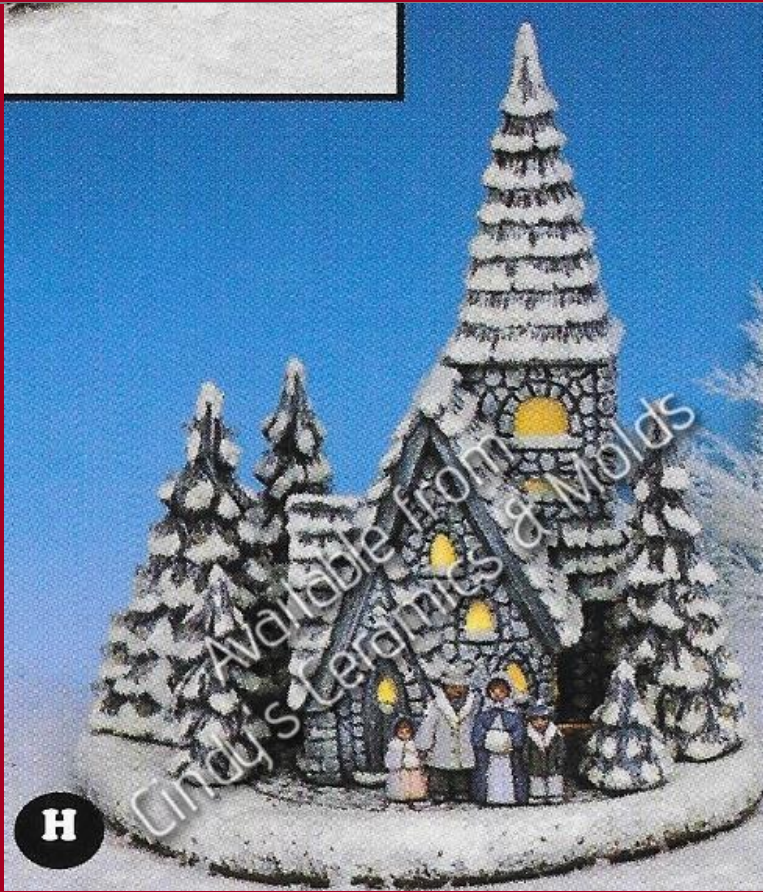

C-1824

7 Tall

19.40

Dicken's Village Trees

CM-300