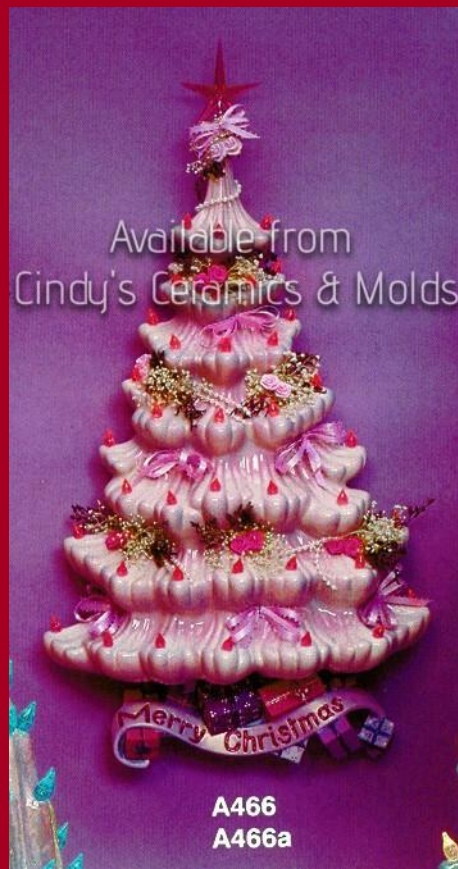

A-466

18 High

60.00

Wall Christmas Tree

The back of this tree is completely flat, so it may be mounted against a wall or a door (just don't swing the door too hard!). Yes, it is designed to be lit! Base is designed to be epoxied to the tree.

A-600