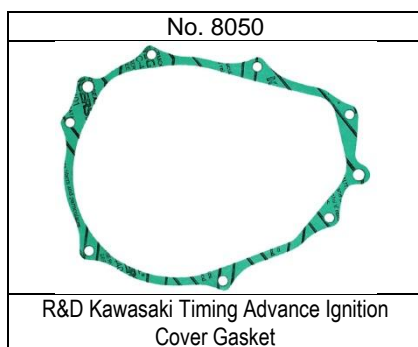

CUSTOM MISC. RACE GASKETS

Gasket Technology makes gaskets for nearly every OEM manufacturer in the Personal Watercraft and Outboard Motor Industry including many of the leading aftermarket companies, factory teams and performance shops.

Custom thicknesses and material available on request; additional charge to offset material cost may be applied.

Custom-design gaskets can be produced with a one-time re-tooling fee.

EXTENDED DESCRIPTION	OEM PART #	OURPART#	DISTRIBUTOR	DEALER
R&D Mounting Plate Gasket for Dual Intake Manifold		12-0010		
R&D Kawasaki Timing Advance Ignition Cover Gasket		8050		
R&D Kawasaki 800 SXR Side Draft Intermediate Gasket		R&D3		
R&D Yamaha 701/760 Intake Reed Spacer		8024		
R&D Yamaha 1100/1200 Reed Spacer		8051		
Kawasaki Twin Water High Flow Exhaust Gasket		9035		
Yamaha 701/760 Reed Gasket for Aftermarket Reed Cages		8055		
Yamaha Ignition Box Gasket		2116A