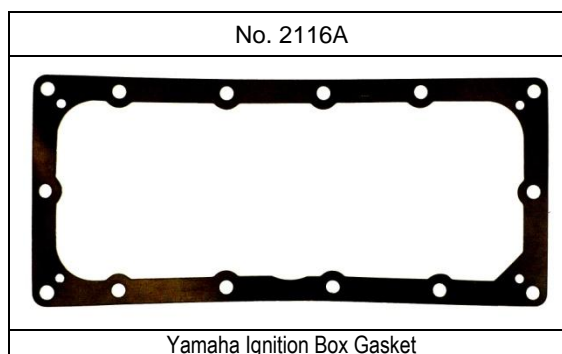

CUSTOM MISC. RACE GASKETS

Gasket Technology makes gaskets for nearly every OEM manufacturer in the Personal Watercraft and Outboard Motor Industry including many of the leading aftermarket companies, factory teams and performance shops.

Custom thicknesses and material available on request; additional charge to offset material cost may be applied.

Custom-design gaskets can be produced with a one-time re-tooling fee.

EXTENDED DESCRIPTION	OEM PART #	OURPART#	DISTRIBUTOR	DEALER
R&D Mounting Plate Gasket for Dual Intake Manifold		12-0010		
R&D Kawasaki Timing Advance Ignition Cover Gasket		8050		
R&D Kawasaki 800 SXR Side Draft Intermediate Gasket		R&D3		
R&D Yamaha 701/760 Intake Reed Spacer		8024		
R&D Yamaha 1100/1200 Reed Spacer		8051		
Kawasaki Twin Water High Flow Exhaust Gasket		9035		
Yamaha 701/760 Reed Gasket for Aftermarket Reed Cages		8055		
Yamaha Ignition Box Gasket		2116A