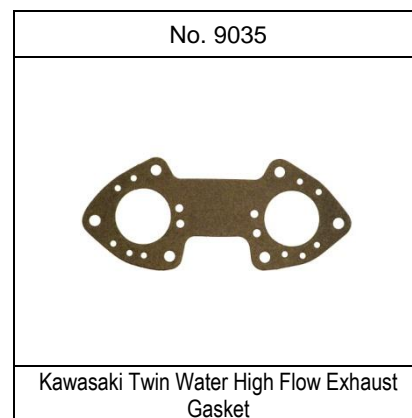

CUSTOM MISC. RACE GASKETS

Gasket Technology makes gaskets for nearly every OEM manufacturer in the Personal Watercraft and Outboard Motor Industry including many of the leading aftermarket companies, factory teams and performance shops.

Custom thicknesses and material available on request; additional charge to offset material cost may be applied.

Custom-design gaskets can be produced with a one-time re-tooling fee.

EXTENDED DESCRIPTION	OEM PART #	OURPART#	DISTRIBUTOR	DEALER
R&D Mounting Plate Gasket for Dual Intake Manifold		12-0010		
R&D Kawasaki Timing Advance Ignition Cover Gasket		8050		
R&D Kawasaki 800 SXR Side Draft Intermediate Gasket		R&D3		
R&D Yamaha 701/760 Intake Reed Spacer		8024		
R&D Yamaha 1100/1200 Reed Spacer		8051		
Kawasaki Twin Water High Flow Exhaust Gasket		9035		
Yamaha 701/760 Reed Gasket for Aftermarket Reed Cages		8055		
Yamaha Ignition Box Gasket		2116A