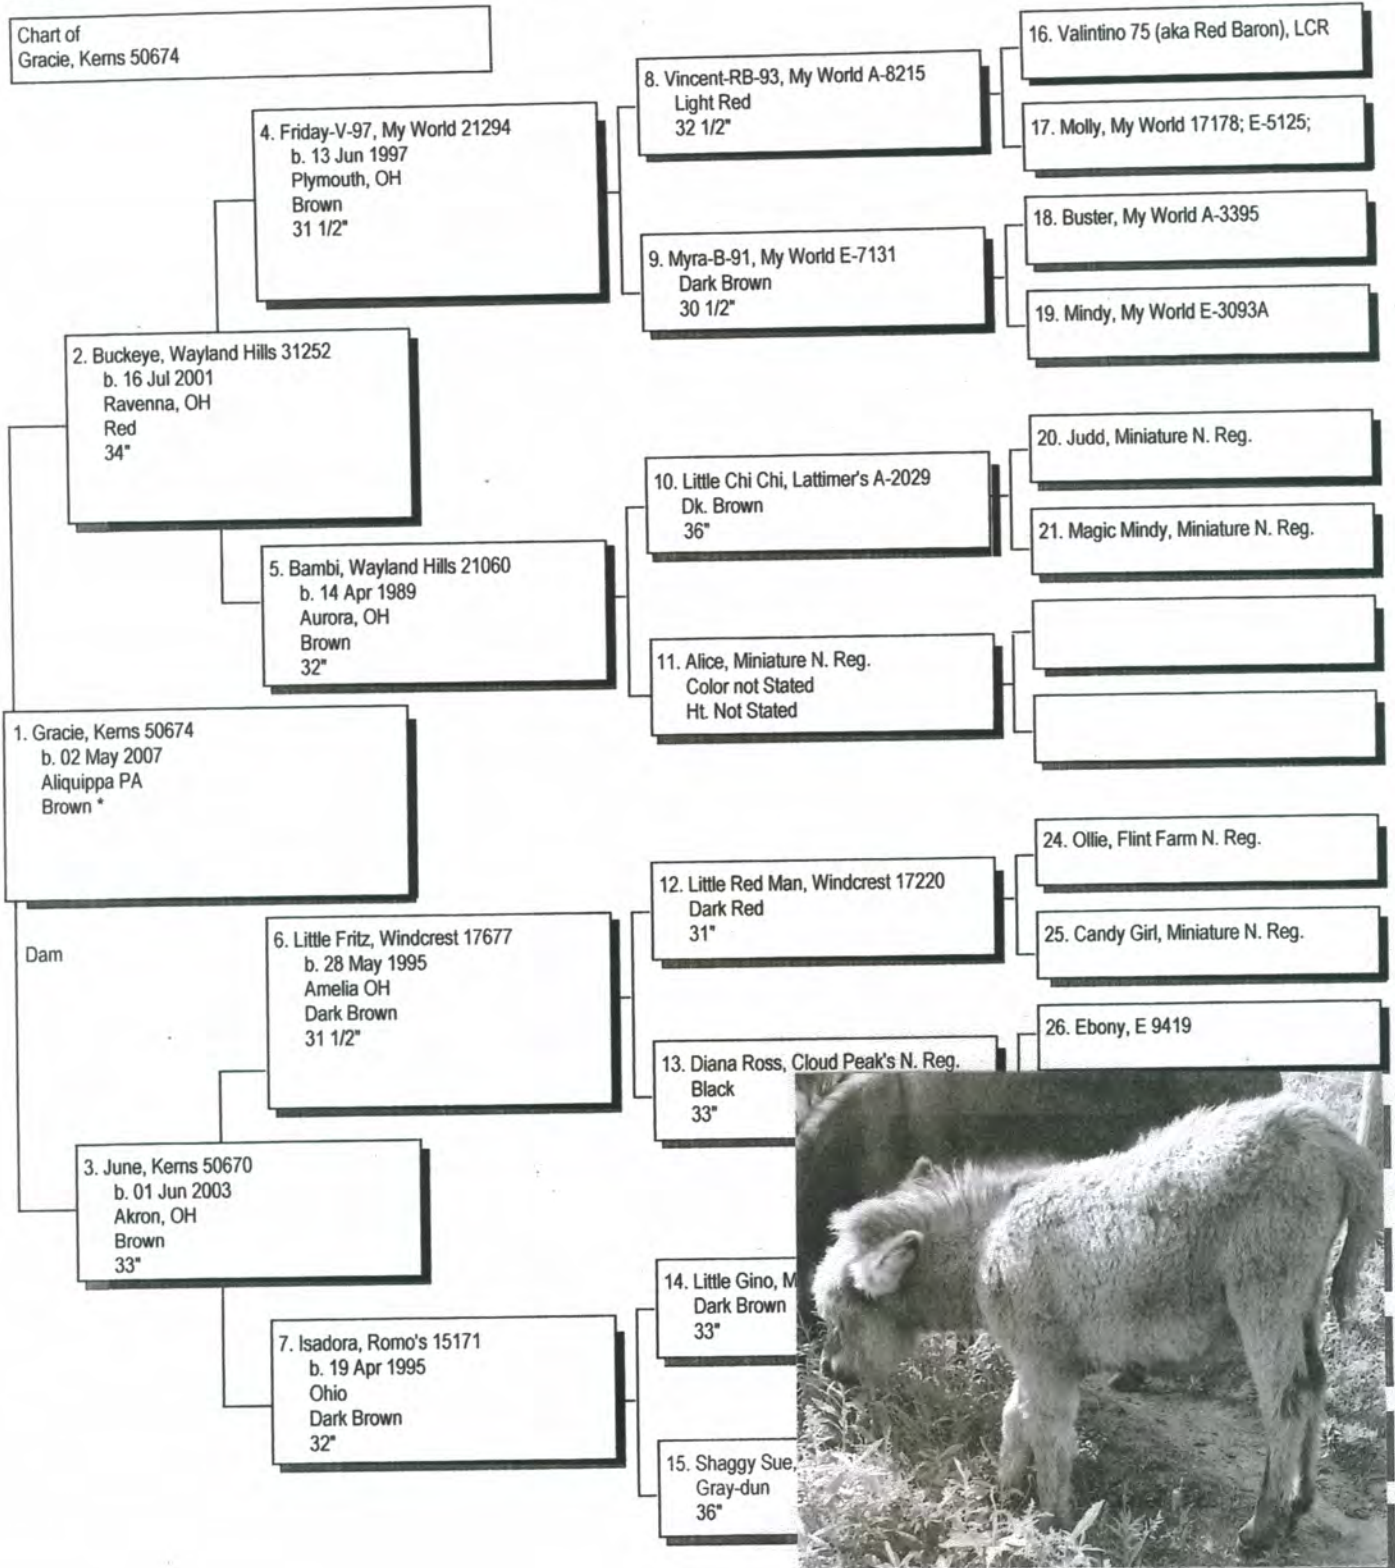

Pedigree

Chart #1

Do not remove photo.
Certificate is invalid
Without photo.

The American Donkey and Mule Society
P.O. Box 1210, Lewisville, TX 75067 (972) 219-0781
The American Donkey and Mule Society is not responsible
for errors in information submitted to the registry.