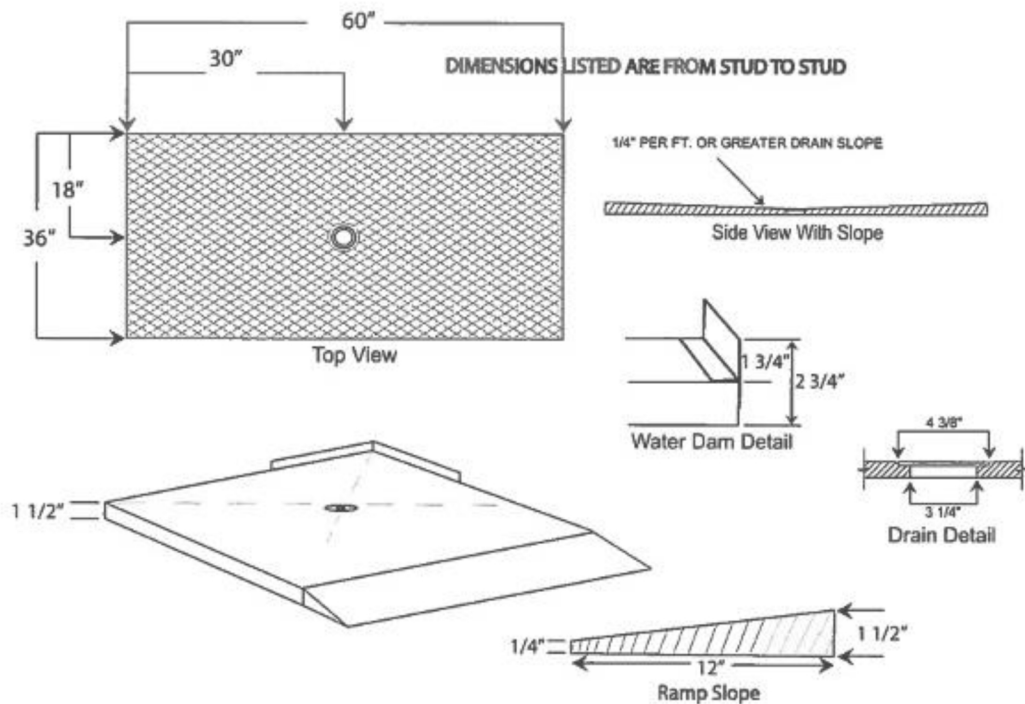

SP-4000

Standard Features:

- Solid one – piece construction.
- Pre leveled rests on subfloor.
- Will not mold and mildew.
- Extremely sanitary
- Textured non - slip finish.
- Abrasion resistan gelcoat surface.

Specifications:

- Size: 30 x 60" size.
- Drain: Off set drain

Note: Finised Product Dimensions May Vary +/- 1/8" From Drawing

www.ffeinternational.ca

660 Mgr Dubois, Suite 100, Saint-Jérôme, Québec J7Y 3L8