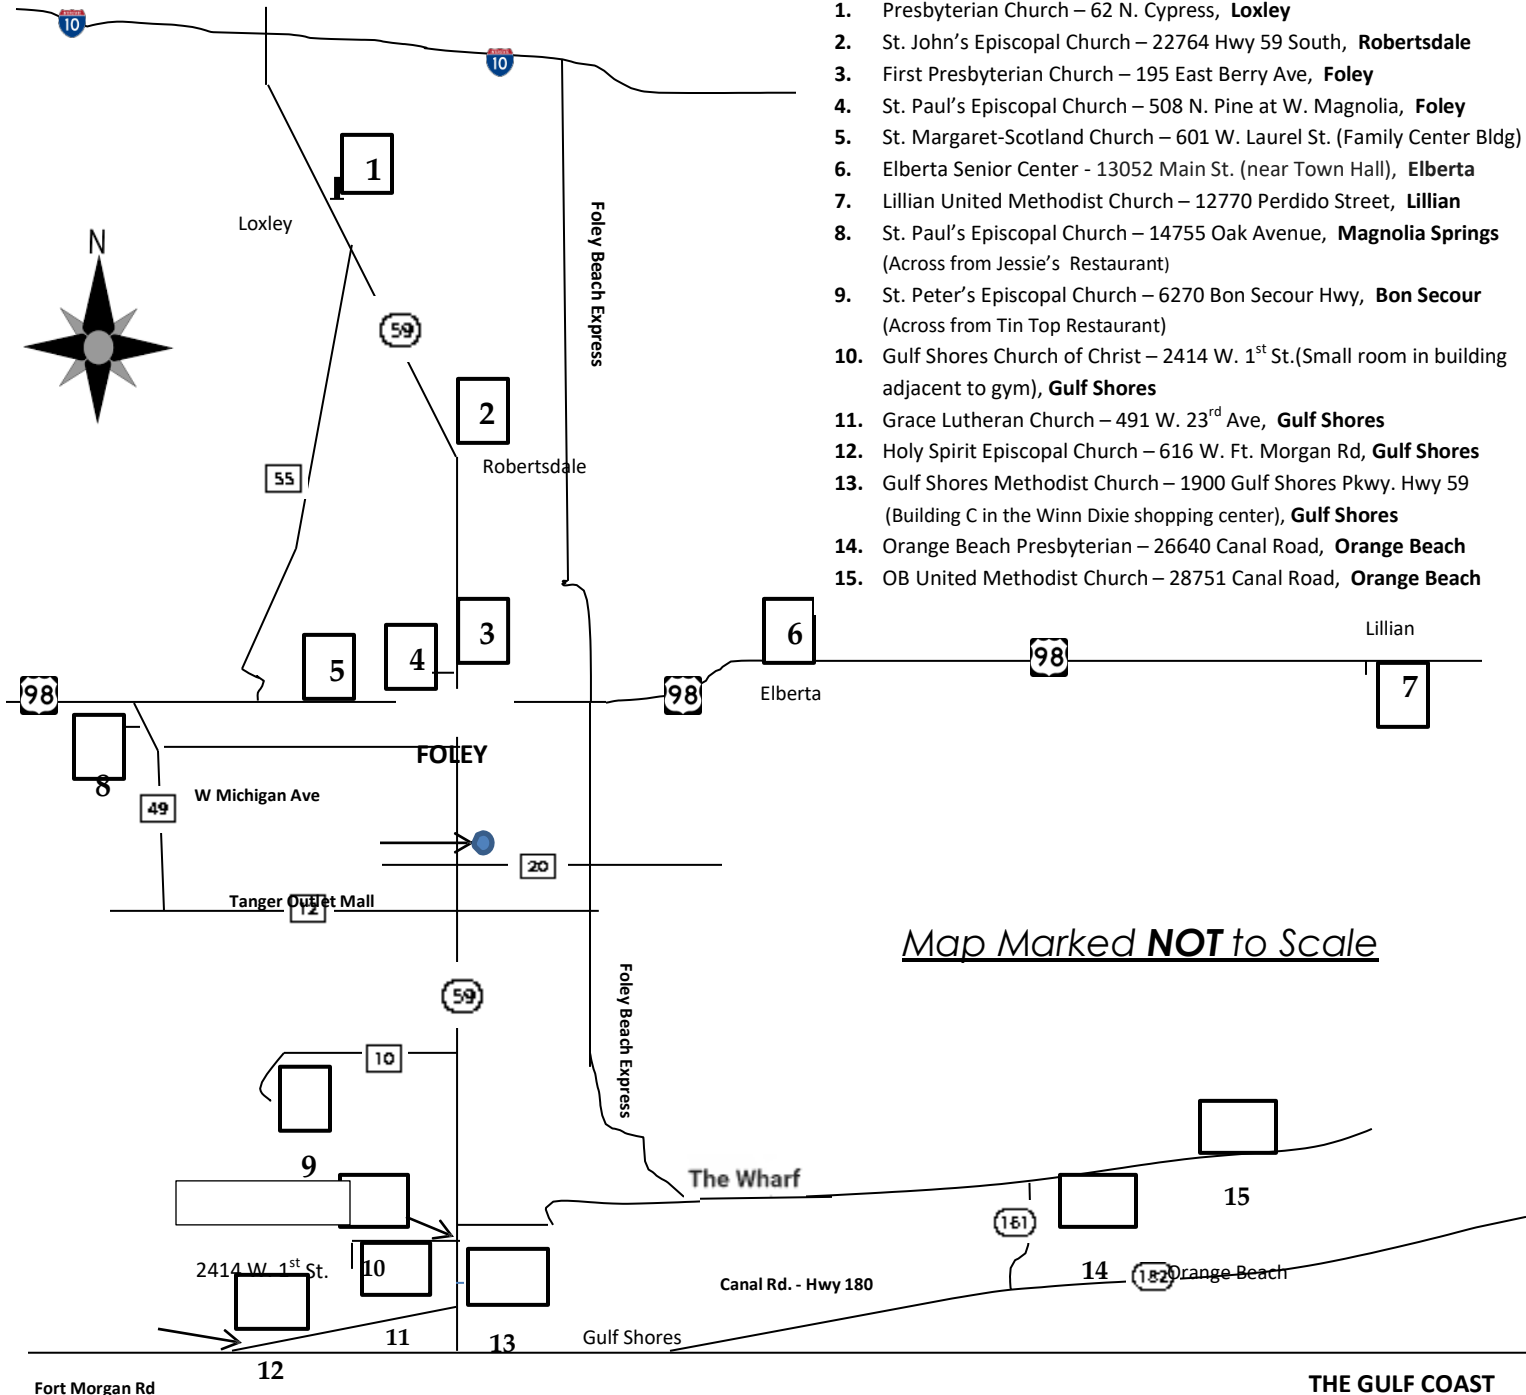

1. Presbyterian Church – 62 N. Cypress, **Loxley**
2. St. John’s Episcopal Church – 22764 Hwy 59 South, **Robertsdale**
3. First Presbyterian Church – 195 East Berry Ave, **Foley**
4. St. Paul’s Episcopal Church – 508 N. Pine at W. Magnolia, **Foley**
5. St. Margaret-Scotland Church – 601 W. Laurel St. (Family Center Bldg) **Foley**
6. Elberta Senior Center - 13052 Main St. (near Town Hall), **Elberta**
7. Lillian United Methodist Church – 12770 Perdido Street, **Lillian**
8. St. Paul’s Episcopal Church – 14755 Oak Avenue, **Magnolia Springs**
  (Across from Jessie’s Restaurant)
9. St. Peter’s Episcopal Church – 6270 Bon Secour Hwy, **Bon Secour**
  (Across from Tin Top Restaurant)
10. Gulf Shores Church of Christ – 2414 W. 1st St.(Small room in building adjacent to gym), **Gulf Shores**
11. Grace Lutheran Church – 491 W. 23rd Ave, **Gulf Shores**
12. Holy Spirit Episcopal Church – 616 W. Ft. Morgan Rd, **Gulf Shores**
13. Gulf Shores Methodist Church – 1900 Gulf Shores Pkwy. Hwy 59 (Building C in the Winn Dixie shopping center), **Gulf Shores**
14. Orange Beach Presbyterian – 26640 Canal Road, **Orange Beach**
15. OB United Methodist Church – 28751 Canal Road, **Orange Beach**

FALL 2018

If you need to talk to someone to talk about your problem, or a ride to a meeting, call us at (251) 216-1182.
We'll get you some help!