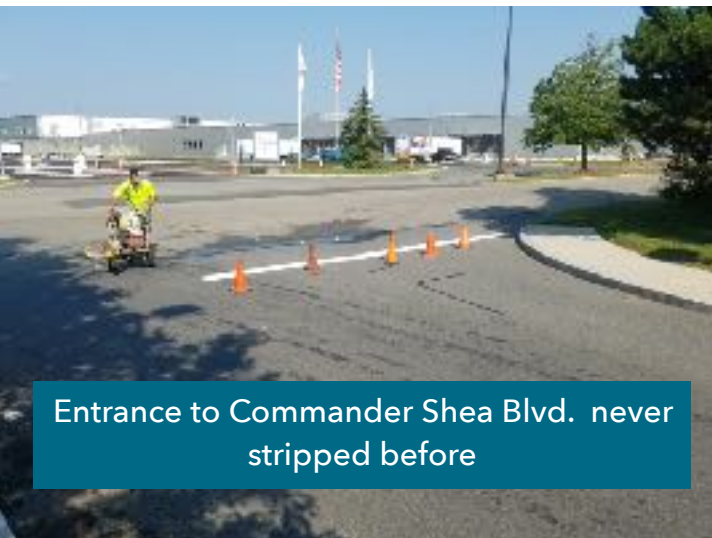

Marina Bay Access Corp. Rotary Repair...

After months of living with the damaged curved curbing on the rotary, we were finally able to restore the curved granite.

Tree trimming for pedestrians walking and improved visibility for driving conditions along Marina Bay Access Corp. roadways. (Victory Road & Seaport Drive)

Repaving Marina Drive from water main leak back in December 2016

At E. Squantum St. & Victory Road all new striping after manhole repair

Victory Road re-stripped

Striping Cross walks, parking spaces on Marina Bay Access Corp. roadways.

Marina Drive re-stripped

Assisted Living area never stripped before

Entrance to Commander Shea Blvd. never stripped before

The Atlantic Living area never stripped before