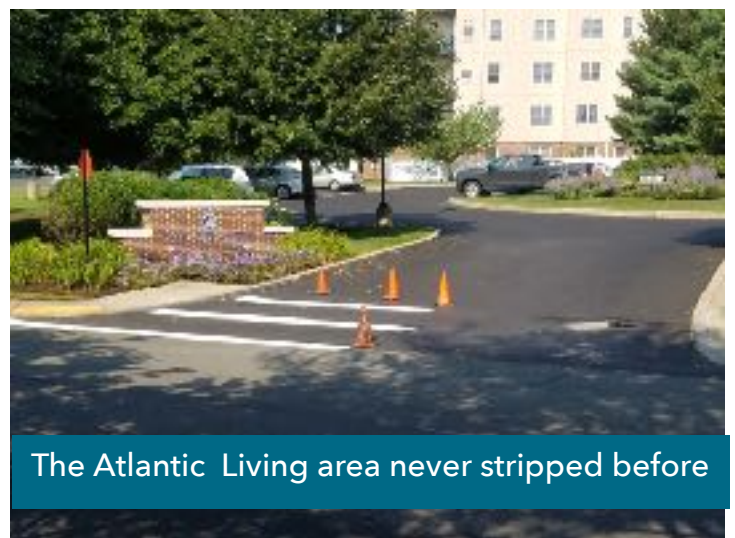

Marina Bay Access Corp. Rotary Repair...

After months of living with the damaged curved curbing on the rotary, we were finally able to restore the curved granite.

Tree trimming for pedestrians walking and improved visibility for driving conditions along Marina Bay Access Corp. roadways. (Victory Road & Seaport Drive)

Repaving Marina Drive from water main leak back in December 2016

At E. Squantum St. & Victory Road all new striping after manhole repair

Victory Road re-stripped

Striping Cross walks, parking spaces on Marina Bay Access Corp. roadways.

Marina Drive re-stripped

Assisted Living area never stripped before

Entrance to Commander Shea Blvd. never stripped before

The Atlantic Living area never stripped before