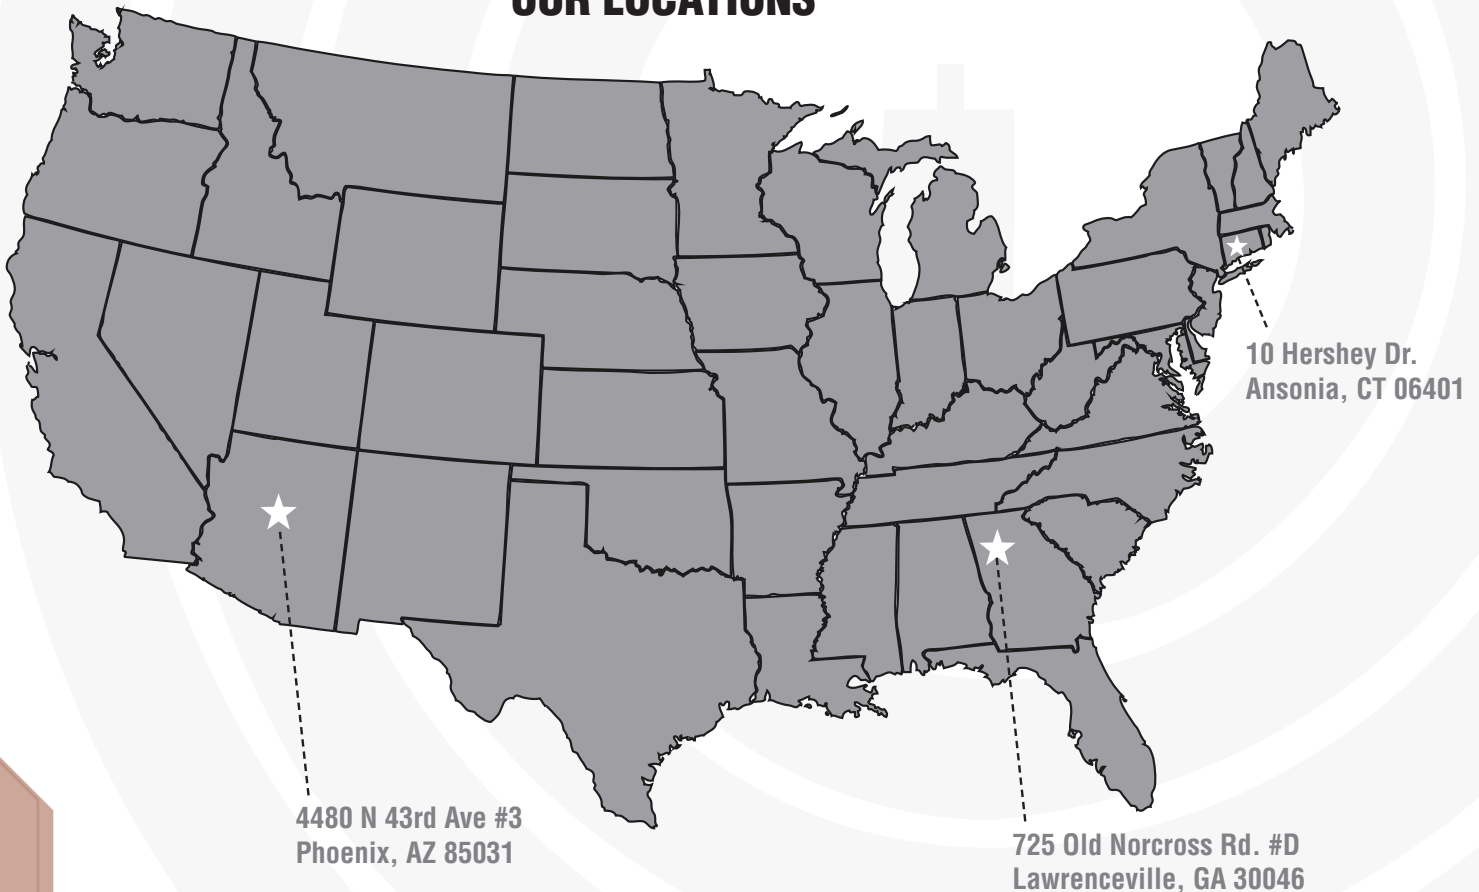

- Better than PE
- UV resistant - up to 5 years
- Tough outer skin to prevent tearing
- Higher temperature range than PE

K-FLEX TITAN™ www.kflectitan.com

BACK TO BLACK

BRINGING ROCK BACK TO THE ROLL

OUR LOCATIONS