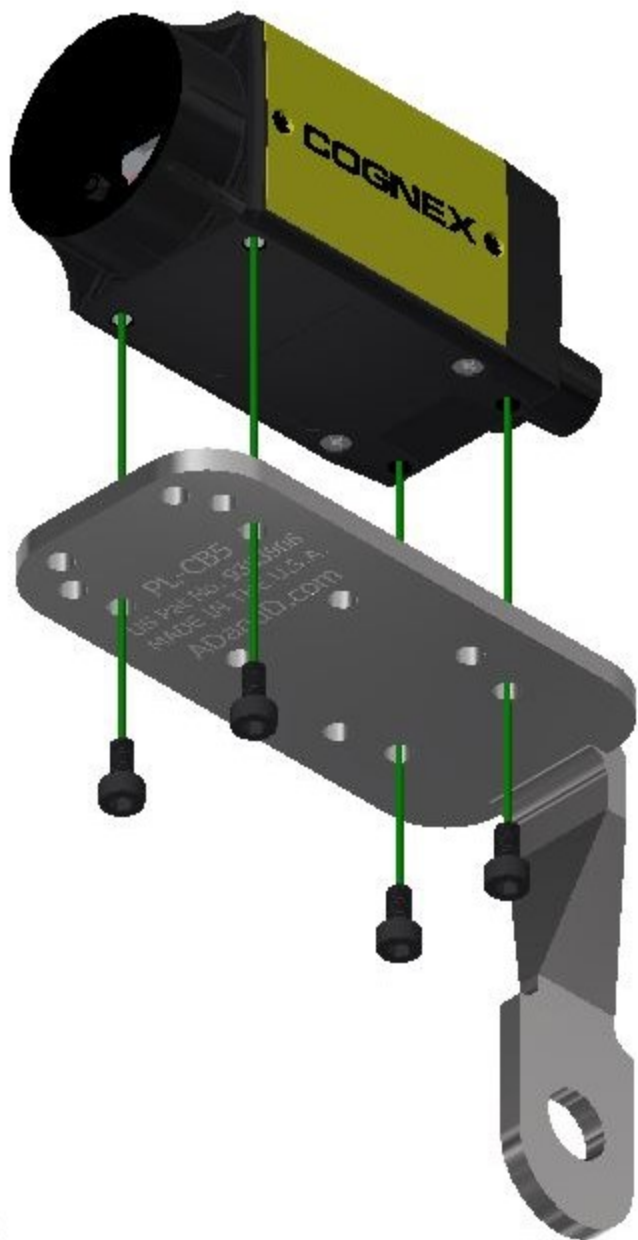

ADandD Pop Link #PL-CB5

Mounting for Cognex InSight 8000 Series

Included Hardware

(4) M3-.5 X 6mm Lg SHCS