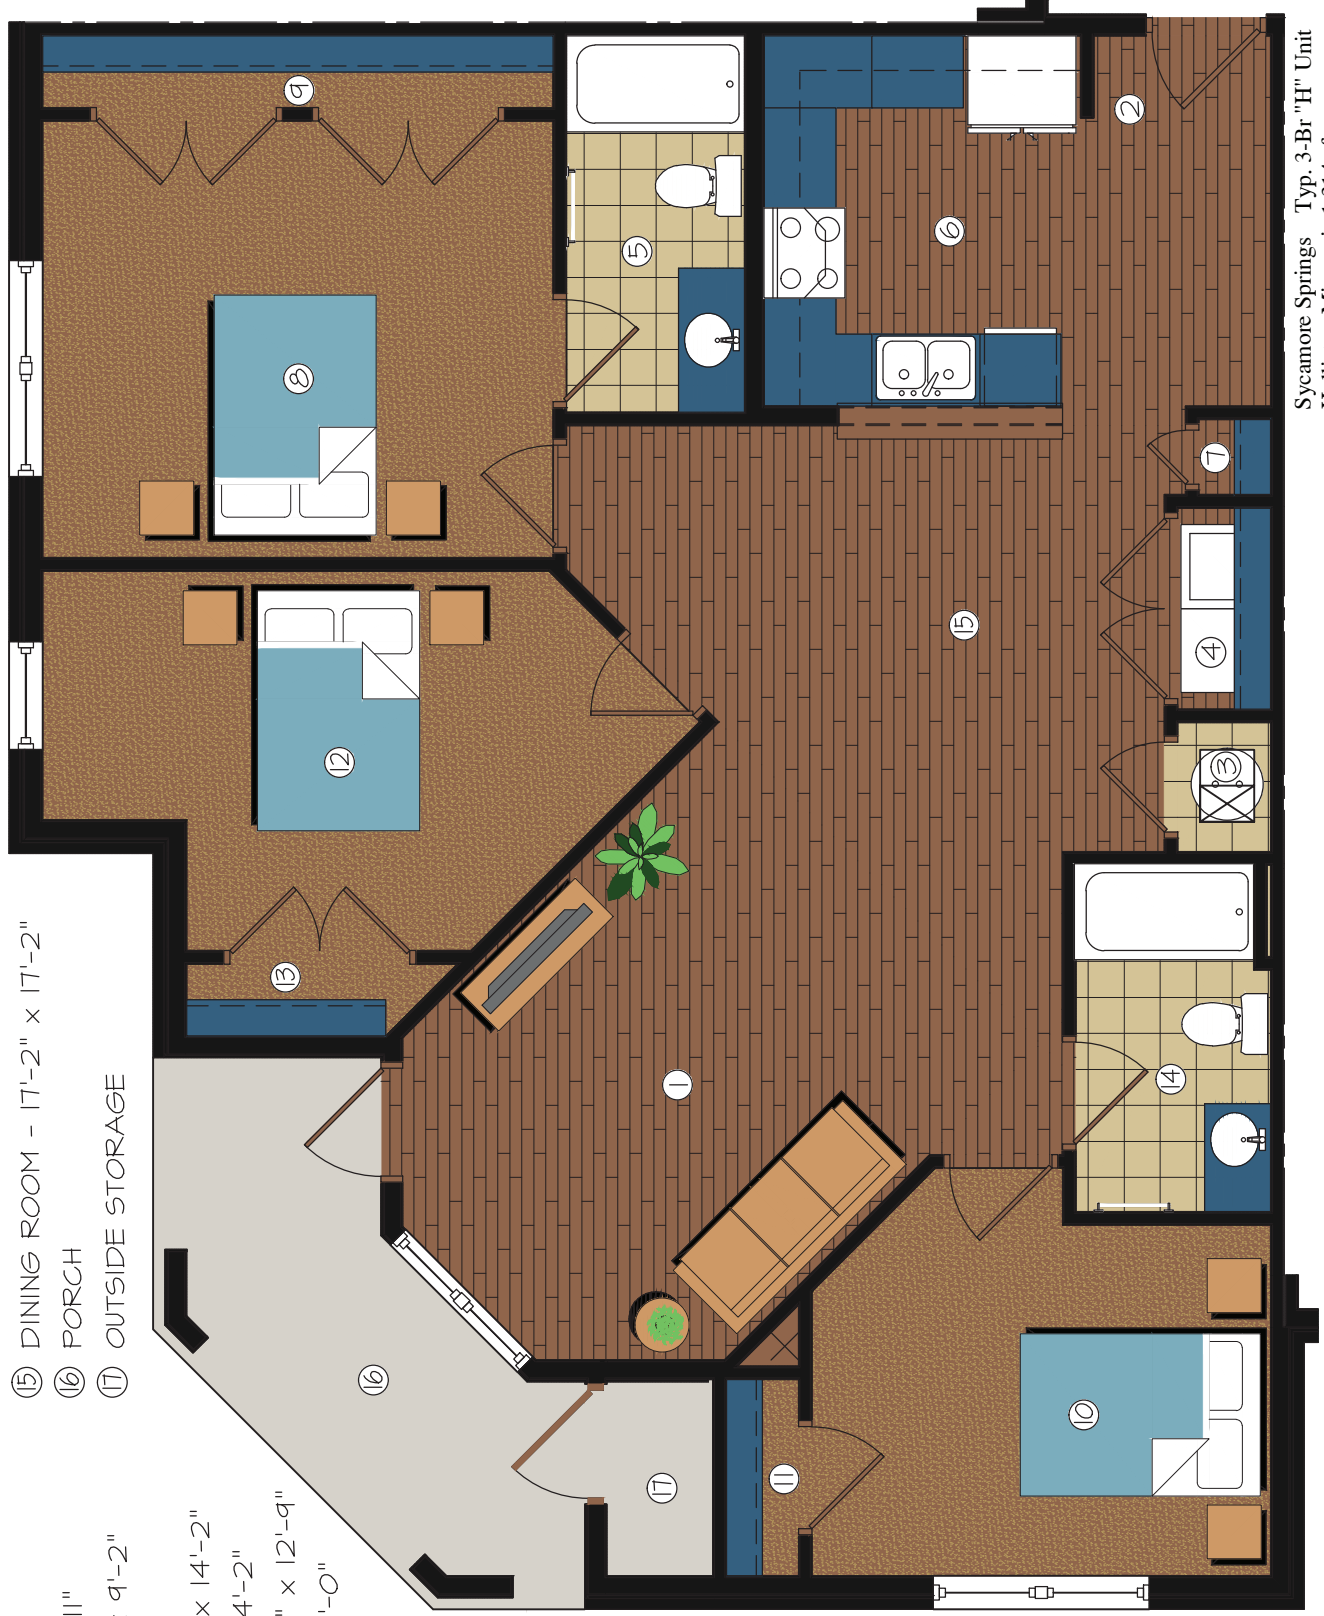

- ① LIVING ROOM - 12'-8" x 16'-1"
- ② ENTRY
- ③ MECH
- ④ LAUNDRY
- ⑤ BATH - 10'-5" x 4'-11"
- ⑥ KITCHEN - 10'-10" x 9'-2"
- ⑦ COATS
- ⑧ BEDROOM - 12'-2" x 14'-2"
- ⑨ CLOSET - 2'-0" x 14'-2"
- ⑩ BEDROOM 2 - 11'-4" x 12'-9"
- ⑪ CLOSET - 5'-5" x 2'-0"
- ⑫ BEDROOM 3 - 10'-6" x 18'-3"
- ⑬ CLOSET - 2'-0" x 7'-6"
- ⑭ BATH 2 - 9'-7" x 5'-5"
- ⑮ DINING ROOM - 17'-2" x 17'-2"
- ⑯ PORCH
- ⑰ OUTSIDE STORAGE

Sycamore Springs Typ. 3-Br "H" Unit
 Hollister, Missouri 1,314 sf

NOTE: DIMENSIONS MAY VARY FROM UNIT TO UNIT