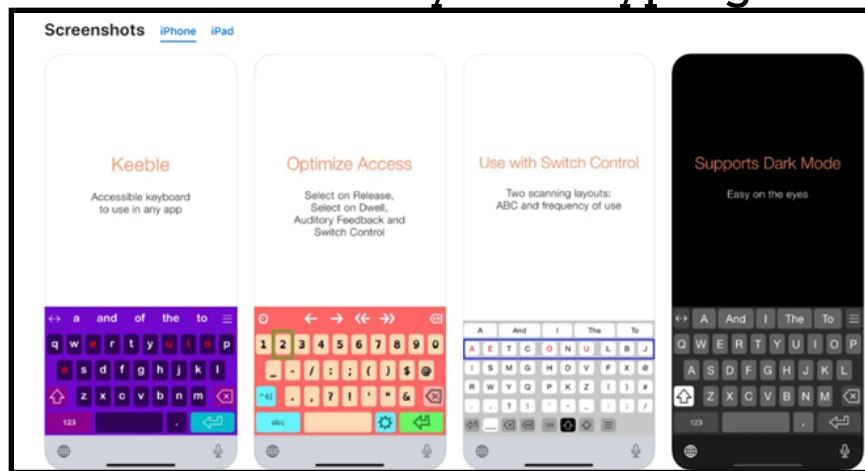

Keeble

Keeble is an iOS keyboard that allows users with fine motor-challenges, switch users and users with vision impairments to type in almost any app. The keyboard offers word prediction, timing options, Select on Release, Select on Dwell, auditory feedback, and other accessibility features. It also fully supports Switch Control and Voice Over. Keeble works in two ways - making it easier to type, and speeding up typing. Visually, it's highly customizable - from colors to a wide range of fonts, including a dyslexia font. It's also designed to respond in ways that help reduce typos and slip ups - selecting keys on release and speaking as you type for example. The predictive text feature offers suggestions based on what you're typing.

Picture shows a screenshot of different types of keeble keyboards layouts including one for switch users

<https://www.assistiveware.com/products/keeble>