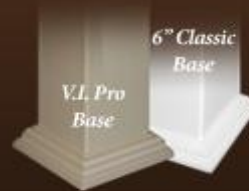

Solar Accent Lighting
Low Voltage Accent Lighting

AfterDusk Accent Lighting

V.I. Pro Base

6" Classic Base