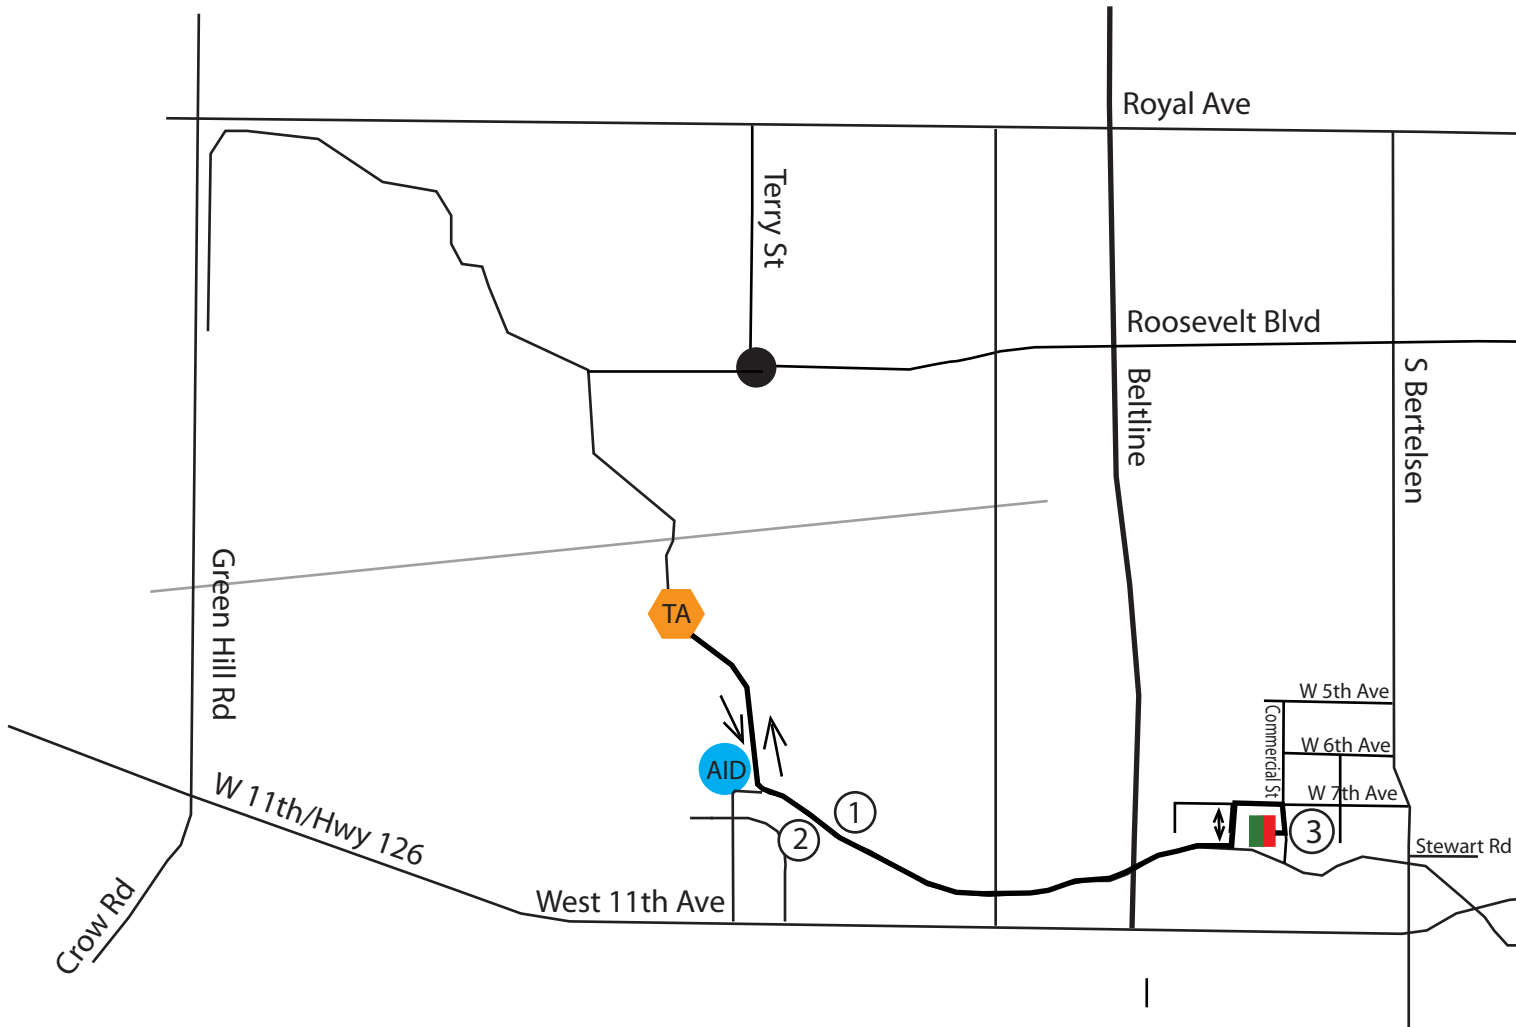

JINGLE BELLS 5K COURSE MAP

Eugene, Oregon

 Start & Finish

 Aid Station

 Turn Around

 Mile Marker

APPROX AID STATION
LOCATIONS AT MILES:
1.15, 1.9