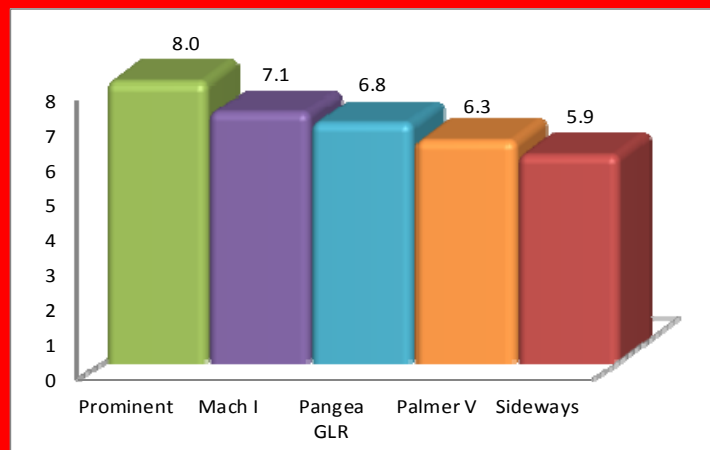

### Benefits:

- ✓ One of the Darkest Varieties in NTEP
- ✓ Fine Leaf Texture
- ✓ Early Spring Greenup
- ✓ Excellent Wear Tolerance
- ✓ Great Turf Density
- ✓ Handles Close Mowing
- ✓ Great for Overseeding Warm Season Grasses

### Seeding Rates:

**Permanent Turf:**  
7-8 lbs./1,000 square feet

**Overseeding:**  
3-4 lbs./1,000 square feet

**Overseeding Warm Season Turf:**  
10-20 lbs./1,000 square feet

**Prominent** is one of the latest improved varieties to be released by Columbia Seeds®. **Prominent** has shown excellent wear tolerance, one of the darkest varieties in the NTEP trials, early spring green up, quick establishment and good density during the growing season.

**Prominent** has good resistance to pythium blight. Its aggressive tillering and fine leaf texture provides a dense, dark quality turf.

**Prominent** blends well with other perennial ryegrass, fine fescue, kentucky bluegrass and tall fescue. When looking for the latest technology in perennial ryegrass consider **Prominent** for your needs.

**2010 NTEP Perennial Ryegrass Test-2011 Data. Genetic Color Ratings. Top variety A-35 (8.3) and bottom variety Linn (3.3). LSD 0.3. Mean Quality Ratings 1-9, 9=Dark green. See full report and more data available at [www.ntep.org](http://www.ntep.org)**